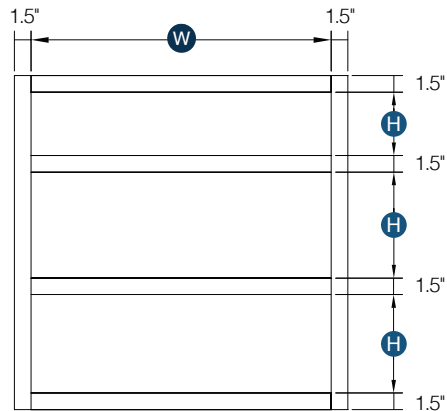

PRODUCT SPECS BASE CABINETS

27" - 36" Three Drawer Base

Item Code	Outer Dimensions			Shaker	Brooklyn	Essential White	Essential Gray
	W	H	D	Premier	Builder		
DB27-3	27"	34.5"	24"	✓	✓	-	-
DB30-3	30"	34.5"	24"	✓	✓	✓	✓
DB33-3	33"	34.5"	24"	✓	✓	-	-
DB36-3	36"	34.5"	24"	✓	✓	-	-

Item Code	Top Opening		Top Drawer Front Size		Top Drawer Front Size		
	W	H	W	H	W	H	
DB27-3	24"	5.75"	26.5"	6.75"	-	-	
DB30-3	27"	5.75"	29.5"	6.75"	28"	6.7"	
DB33-3	30"	5.75"	32.5"	6.75"	-	-	
DB36-3	33"	5.75"	35.5"	6.75"	-	-	
		Middle Opening		Middle Drawer Front Size		Middle Drawer Front Size	
DB27-3	24"	9.5"	26.5"	10.5"	-	-	
DB30-3	27"	9.5"	29.5"	10.5"	28"	10.1"	
DB33-3	30"	9.5"	32.5"	10.5"	-	-	
DB36-3	33"	9.5"	35.5"	10.5"	-	-	
		Bottom Opening		Bottom Drawer Front Size		Bottom Drawer Front Size	
DB27-3	24"	8.75"	26.5"	10.5"	-	-	
DB30-3	27"	8.75"	29.5"	10.5"	28"	10.1"	
DB33-3	30"	8.75"	32.5"	10.5"	-	-	
DB36-3	33"	8.75"	35.5"	10.5"	-	-	

Builder has slab front drawer