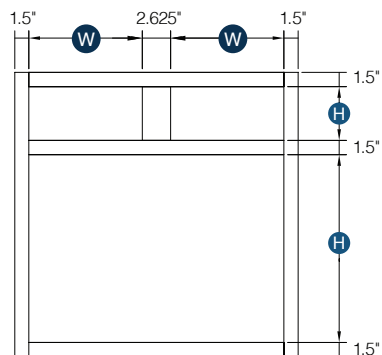

Item Code	Drawer Front Size (x2)		Door Size (x2)		Drawer Front Size (x2)		Door Size (x2)	
	Premier				Builder			
	W	H	W	H	W	H	W	H
B24-2	23.5"	6.75"	11.6875"	21.5"	22"	6.7"	11"	20.7"
B27	13.1875"	6.75"	13.1875"	21.5"	12.5"	6.7"	12.5"	20.7"
B30	14.6875"	6.75"	14.6875"	21.5"	14"	6.7"	14"	20.7"
B33	16.1875"	6.75"	16.1875"	21.5"	15.5"	6.7"	15.5"	20.7"
B36	17.6875"	6.75"	17.6875"	21.5"	16.9"	6.7"	16.9"	20.7"

Note: Premier cabinets B27, B30, B33, and B36 are transitioning to a one-drawer design. During this rolling change, inventory may vary. Contact Customer Care to confirm availability.