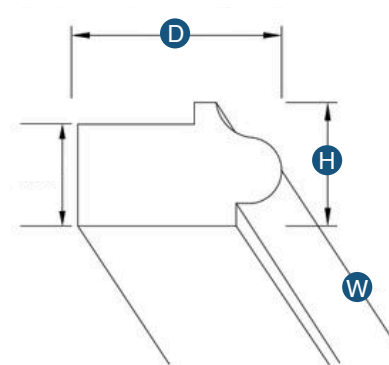

Bottom Edge Molding

Item Code	Outer Dimensions			Oslo	Shaker	Brooklyn	Essential White	Essential Gray
	W	H	D	Premier			Builder	
BEM8	96"	0.75"	1.125"	✓	✓	✓	✓	✓