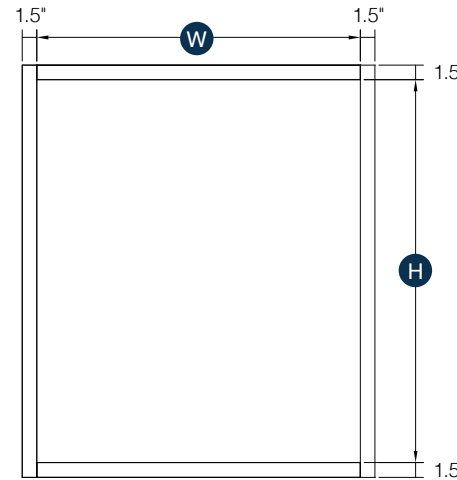

PRODUCT SPECS WALL CABINETS

30" - 36" High Double Door Wall Cabinet

Item Code	Outer Dimensions			Opening Size		Oslo	Shaker	Brooklyn	Door Size (x2)		Essential White	Essential Gray	Door Size (x2)	
	W	H	D	W	H	Premier			W	H	Builder		W	H
W2430-2	24"	30"	12"	21"	27"	✓	✓	✓	11.6875"	28.75"	✓	✓	11"	28"
W2730	27"	30"	12"	24"	27"	✓	✓	✓	13.1875"	28.75"	✓	✓	12.5"	28"
W3030	30"	30"	12"	27"	27"	✓	✓	✓	14.6875"	28.75"	✓	✓	14"	28"
W3330	33"	30"	12"	30"	27"	✓	✓	✓	16.1875"	28.75"	✓	✓	15.5"	28"
W3630	36"	30"	12"	33"	27"	✓	✓	✓	17.6875"	28.75"	✓	✓	16.9"	28"
W3930	39"	30"	12"	36"	27"	✓	✓	✓	19.1875"	28.75"	✓	✓	18.45"	28"
W2436-2	24"	36"	12"	21"	36"	✓	✓	✓	11.6875"	34.75"	✓	✓	11"	34"
W2736	27"	36"	12"	24"	36"	✓	✓	✓	13.1875"	34.75"	✓	✓	12.5"	34"
W3036	30"	36"	12"	27"	36"	✓	✓	✓	14.6875"	34.75"	✓	✓	14"	34"
W3336	33"	36"	12"	30"	36"	✓	✓	✓	16.1875"	34.75"	✓	✓	15.5"	34"
W3636	36"	36"	12"	33"	36"	✓	✓	✓	17.6875"	34.75"	✓	✓	16.9"	34"
W3936	39"	36"	12"	36"	36"	✓	✓	✓	19.1875"	34.75"	✓	✓	18.45"	34"