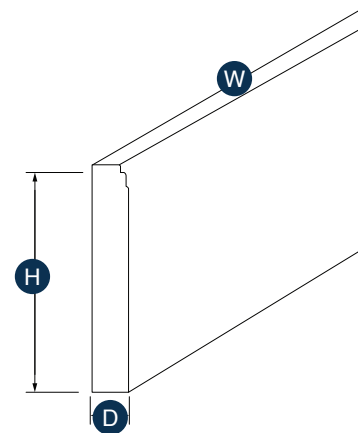

Furniture Base Molding

Item Code	Outer Dimensions			Oslo	Shaker	Brooklyn	Essential White	Essential Gray
	W	H	D	Premier			Builder	
FBM8	96"	4.5"	0.75"	✓	✓	✓	✓	✓