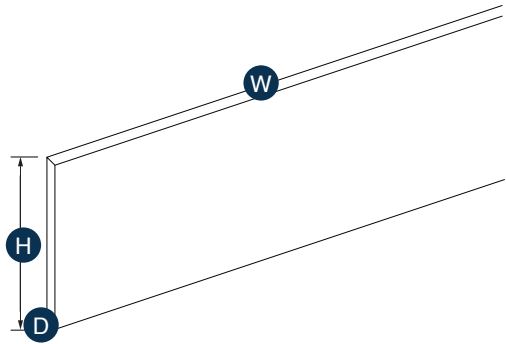

PRODUCT SPECS MOLDING & TRIM

Toe Kick

Item Code	Outer Dimensions			Oslo	Shaker	Brooklyn	Essential White	Essential Gray
	W	H	D	Premier			Builder	
TKS8	96"	4.5"	0.25"	✓	✓	✓	✓	✓