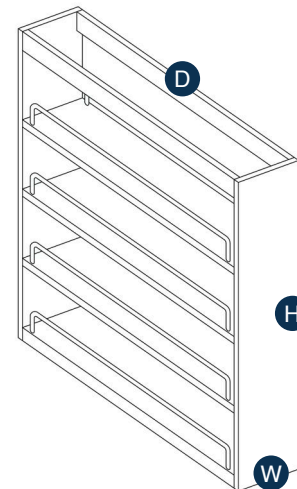

Spice Rack Insert

Item Code	Outer Dimensions			Usage Guide
	W	H	D	Designed to Fit
YN-SRI9-SC	5.75"	24"	20.5"	B09

Undermount, full extension, soft-close slides