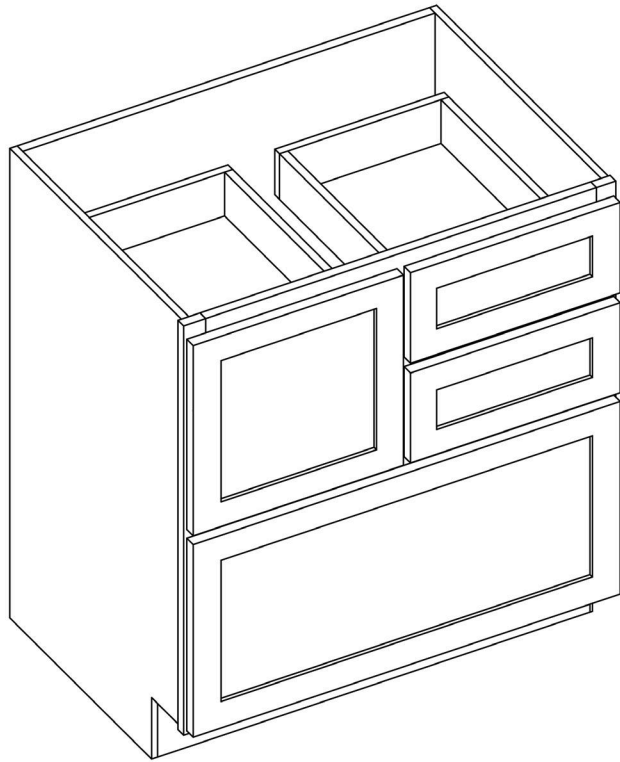

PRODUCT SPECS BASE CABINETS

Cooking Center

Item Code	Outer Dimensions			Shaker	Brooklyn	Essential White	Essential Gray
	W	H	D	Premier		Builder	
CC30	30"	34.5"	24"	✓	✓	-	-

Item Code	Premier		Premier	
	Top Opening (x2)		Top Drawer Front Size (x2)	
	W	H	W	H
CC30	12"	5.75"	14.5"	6.75"
	Left Drawer Opening		Left Drawer Front Size	
CC30	12"	13"	14.5"	14"
	Bottom Drawer Opening		Bottom Drawer Front Size	
CC30	27"	12.5"	29.5"	14.25"