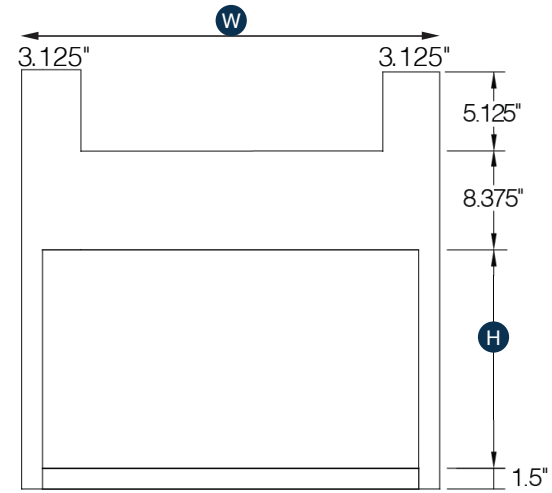

PRODUCT SPECS BASE CABINETS

36" Farm House Sink Base

Top frame can be trimmed to accommodate different size sinks.

Item Code	Outer Dimensions			Door Opening		Shaker	Brooklyn	Door Size		Essential White	Essential Gray
	W	H	D	W	H	Premier		W	H	Builder	
FSB36	36"	34.5"	24"	33"	15"	✓	✓	17.687"	17"	-	-