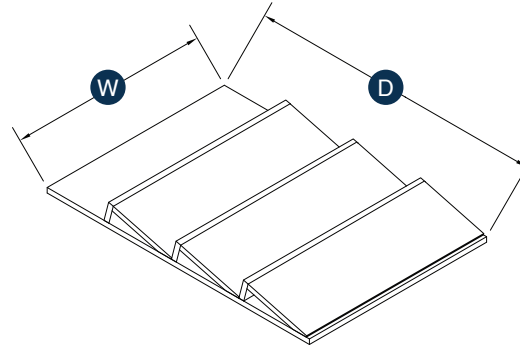

Spice Tray Insert

Item Code	Outer Dimensions			Usage Guide
	W	H	D	Designed to Fit
YN-STI14	13.37"	1.094"	19.75"	B15/B18
YN-STI20	19.75"	1.094"	19.75"	B21/B24