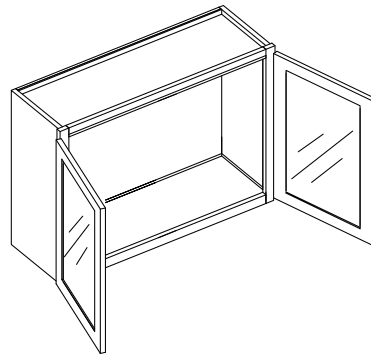

PRODUCT SPECS WALL CABINETS

15" Wall Stacking Double Door Cabinets with Glass

Item Code	Outer Dimensions			Opening Size		Oslo	Shaker	Brooklyn	Door Size (x2)		Essential White	Essential Gray
	W	H	D	W	H	Premier			W	H	Builder	
WS2415-2	24"	15"	12"	21"	12"	-	✓	✓	11.6875"	13.75"	-	-
WS2715-2	27"	15"	12"	24"	12"	-	✓	✓	13.1875"	13.75"	-	-
WS3015-2	30"	15"	12"	27"	12"	-	✓	✓	14.6875"	13.75"	-	-
WS3315-2	33"	15"	12"	30"	12"	-	✓	✓	16.1875"	13.75"	-	-
WS3615-2	36"	15"	12"	33"	12"	-	✓	✓	17.6875"	13.75"	-	-

Door comes pre-routed with glass insert and finished interior