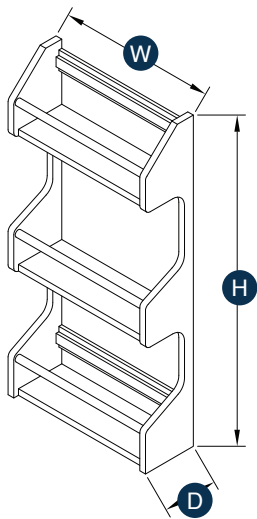

Spice Rack Door Attachment

Item Code	Outer Dimensions			Usage Guide
	W	H	D	Designed to Fit
YN-SRD12	11.5"	24"	4"	18" Door
YN-SRD15	14.5"	24"	4"	21" Door