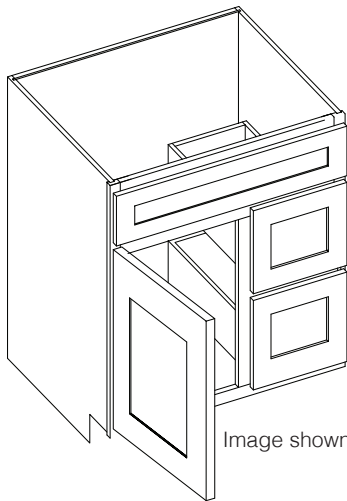

Image shown VSBDR30

Item Code	Outer Dimensions			Shaker	Brooklyn	Essential White	Essential Gray
	W	H	D	Premier		Builder	
VSBDR30	30"	34.5"	21"	✓	✓	-	-
VSBDL30	30"	34.5"	21"	✓	✓	-	-

Item Code	False Drawer Opening		Door Opening		Top Drawer Opening		Bottom Drawer Opening	
	W	H	W	H	W	H	W	H
VSBDR30	11.5"	5.75"	15"	19.75"	9"	9.5"	9"	8.75"
VSBDL30	11.5"	5.75"	15"	19.75"	9"	9.5"	9"	8.75"

Item Code	Premier					
	False Drawer Front Size		Door Size (x2)		Side Drawer Size (x2)	
	W	H	W	H	W	H
VSBDR30	29.5"	6.75"	17.5"	21.5"	11.5"	10.5"
VSBDL30	29.5"	6.75"	17.5"	21.5"	11.5"	10.5"