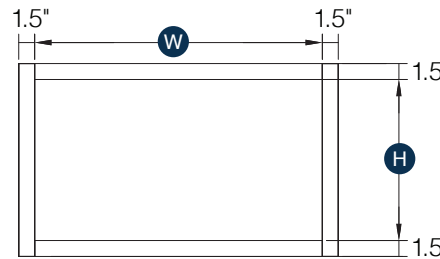

PRODUCT SPECS WALL CABINETS

Microwave Wall Cabinet

Item Code	Outer Dimensions			Opening Size		Oslo	Shaker	Brooklyn	Essential White	Essential Gray
	W	H	D	W	H	Premier			Builder	
MWC3018	30"	18"	12"	27"	14.25"	✓	✓	✓	✓	✓

Finished interior
Shelf depth 15.5"