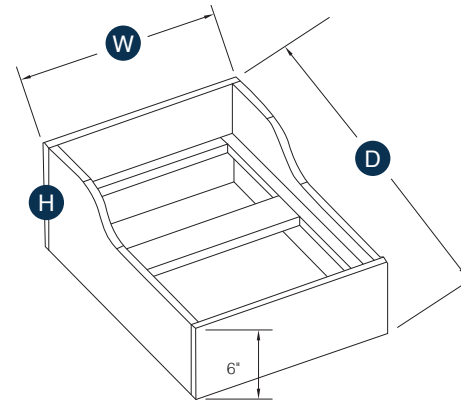

Trash Can Insert for B18

Item Code	Outer Dimensions		
	W	H	D
YN-TCCK	14.5"	9"	21"

Includes two 35 QT cans
Dovetail, solid wood construction
Undermount, full extension, soft-close slides