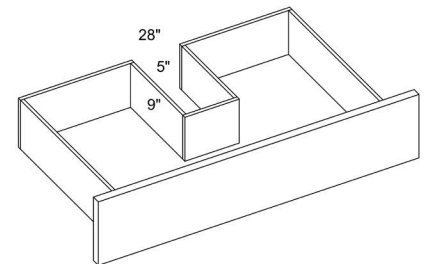

PRODUCT SPECS VANITY CABINETS

36" Open Shelf Vanity Sink Base

Item Code	Outer Dimensions			Drawer Opening (x2)		Shaker	Brooklyn	Drawer Size		Essential White	Essential Gray
	W	H	D	W	H	Premier		W	H	Builder	
VSBOS36	36"	34.5"	21"	29"	5.75"	✓	✓	31.5"	6.75"	-	-

Includes adjustable feet
Total height does not account for adjustable foot height