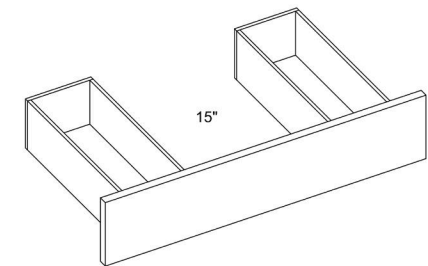

Item Code	Outer Dimensions			Oslo Premier	Drawer Opening (x2)		Drawer Size (x2)	
	W	H	D		W	H	W	H
VSBOS36	36"	34.5"	21"	✓	29"	5.25"	31.5"	6.7"

Includes adjustable feet
Total height does not account for adjustable foot height