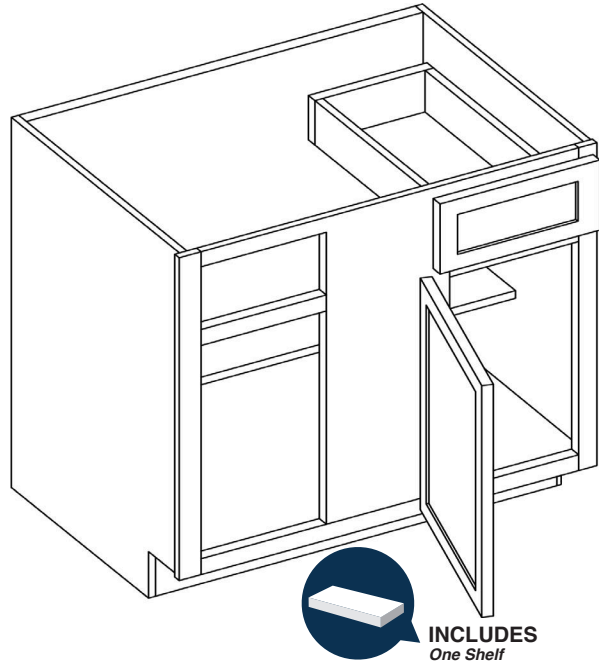

PRODUCT SPECS BASE CABINETS

42" - 48" Blind Base

Item Code	Outer Dimensions			Shaker	Brooklyn	Essential White	Essential Gray
	W	H	D	Premier		Builder	
BB42	36"	34.5"	24"	✓	✓	✓	✓
BB48	48"	34.5"	24"	✓	✓	✓	✓

Item Code	Door Opening		Drawer Opening	
	W	H	W	H
BB42	12"	19.75"	12"	5.75"
BB48	18"	19.75"	18"	5.75"

Item Code	Premier			
	Door Size		Drawer Front Size	
	W	H	W	H
BB42	14.5"	21.5"	14.5"	6.75"
BB48	20.5"	21.5"	20.5"	6.75"

Item Code	Builder			
	Door Size		Drawer Size	
	W	H	W	H
BB42	13"	20.7"	13"	6.7"
BB48	19"	20.7"	19"	6.7"

Image shown with hinge left
Builder has slab front drawer