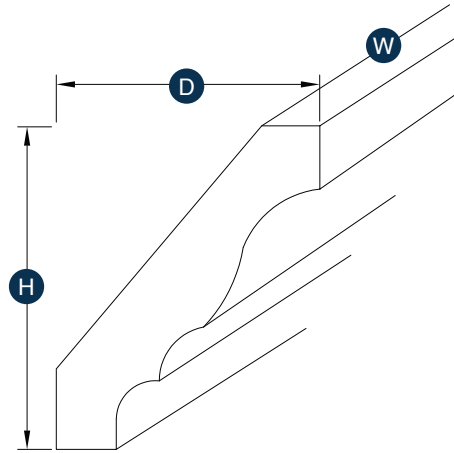

PRODUCT SPECS MOLDING & TRIM

Traditional Crown Molding

Item Code	Outer Dimensions			Oslo	Shaker	Brooklyn	Essential White	Essential Gray
	W	H	D	Premier			Builder	
CM8	96"	2.25"	2"	-	-	✓	✓	✓