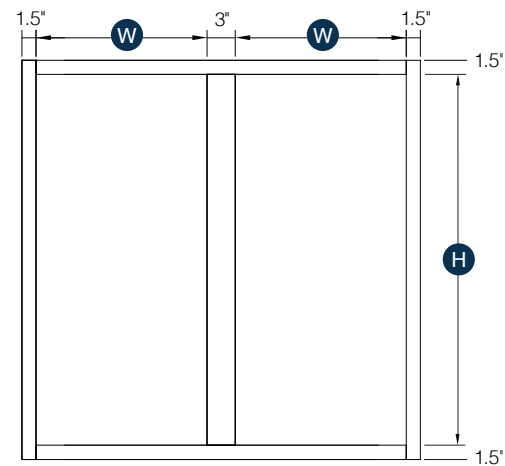

PRODUCT SPECS BASE CABINETS

Double Door Full Height Base Cabinet with Center Stile

Item Code	Outer Dimensions			Opening Size		Shaker	Brooklyn	Door Size (x2)		Essential White	Essential Gray
	W	H	D	W	H	Premier		W	H	Builder	
B39-FH**	39"	34.5"	24"	36"	27"	✓	✓*	19.19"	28.75"	-	-
B42-FH**	42"	34.5"	24"	39"	27"	✓	✓*	20.5"	28.75"	-	-

*Not available in Brooklyn Gray or Slate