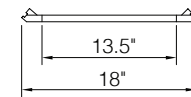

PRODUCT SPECS WALL CABINETS

30" - 36" High Corner Wall Cabinet

Item Code	Outer Dimensions			Opening Size		Oslo	Shaker	Brooklyn	Door Size		Essential White	Essential Gray	Door Size		
	W	H	D	W	H				W	H			Builder	W	H
CW2430	24"	30"	12"	13.5"	27"	✓	✓	✓	14.5"	28.75"	✓	✓	14.5"	28"	
CW2436	24"	36"	12"	13.5"	33"	✓	✓	✓	14.5"	34.75"	✓	✓	14.5"	34"	
CW2736	27"	36"	15"	13.5"	33"	✓	✓	✓	14.5"	34.75"	✓	✓	14.5"	34"