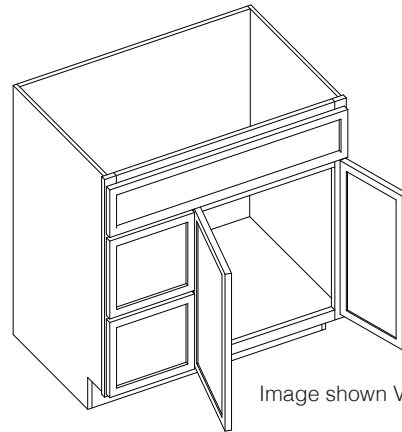

## Vanity Combo Cabinet 36"

By Kitchen Cabinet Distributors

Image shown VSB DL36

Image shown VSB DR36

Item Code	Outer Dimensions			Oslo	False Drawer Opening		Door Opening		Top Drawer Opening		Bottom Drawer Opening	
	W	H	D	Premier	W	H	W	H	W	H	W	H
VSB DR36	36"	34.5"	21"	✓	33"	5.75"	20"	19.75"	9"	9.5"	9"	8.75"
VSB DL36	36"	34.5"	21"	✓	33"	5.75"	20"	19.75"	9"	9.5"	9"	8.75"