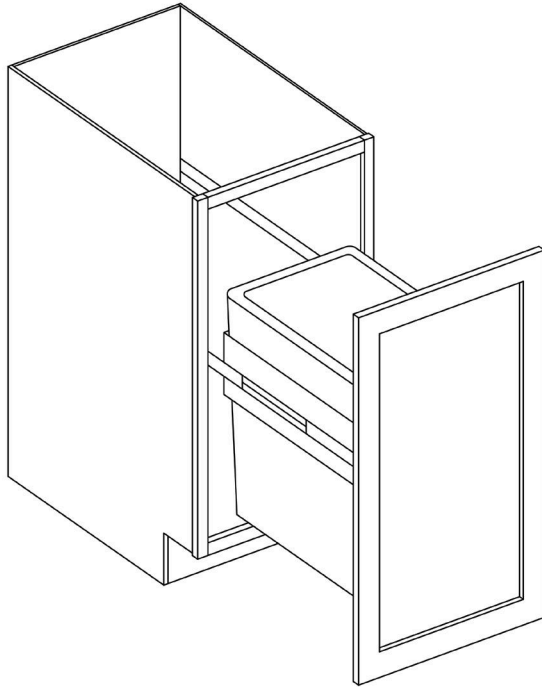

PRODUCT SPECS BASE CABINETS

Trash Can Base Cabinet (Full Height Door)

Item Code	Outer Dimensions			Opening Size		Shaker	Brooklyn	Door Size		Essential White	Essential Gray
	W	H	D	W	H	Premier		W	H	Builder	
TRB18FH	18"	34.5"	24"	15"	27"	✓	✓	17.5"	28.75"	-	-
TRB-1*	18"	34.5"	24"	15"	27"	✓	✓	17.5"	28.75"	-	-
TRB-2**	18"	34.5"	24"	15"	27"	✓	✓	17.5"	28.75"	-	-

*Includes one 50 QT can

**Includes two 35 QT cans