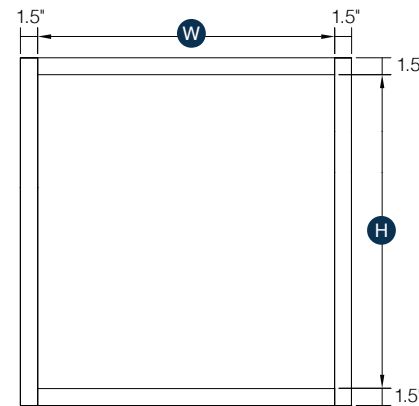

Item Code	Outer Dimensions			Opening Size		Oslo	Door Size	
	W	H	D	W	H	Premier	W	H
W1215	12"	15"	12"	9"	12"	✓	11.5"	13.75"
W1515	15"	15"	12"	12"	12"	✓	14.5"	13.75"
W1815	18"	15"	12"	15"	12"	✓	17.5"	13.75"
W2115	21"	15"	12"	18"	12"	✓	20.5"	13.75"