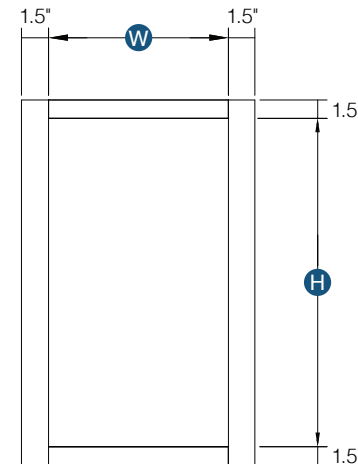

Item Code	Outer Dimensions			Opening Size		Oslo	Door Size	
	W	H	D	W	H		W	H
TRB18FH	18"	34.5"	24"	15"	27"	✓	17.5"	29.19"
TRB-1*	18"	34.5"	24"	15"	27"	✓	17.5"	29.19"
TRB-2**	18"	34.5"	24"	15"	27"	✓	17.5"	29.19"

*Includes one 50 QT can

**Includes two 35 QT cans