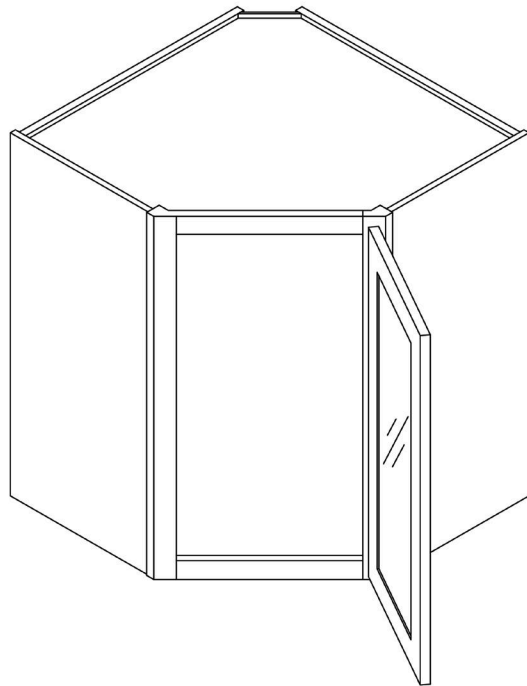

PRODUCT SPECS WALL CABINETS

15" Corner Wall Stacking Cabinet with Glass

Item Code	Outer Dimensions			Opening Size		Oslo	Shaker	Brooklyn	Door Size (x2)		Essential White	Essential Gray	
	W	H	D	W	H				W	H			Builder
CWS2415	24"	15"	12"	13.5"	12"	-	✓	✓	14.5"	13.75"	-	-	
CWS2715*	27"	15"	15"	13.5"	12"	-	✓	✓	14.5"	13.75"	-	-	

Door comes pre-routed with glass insert and finished interior

*Discontinued - limited inventory available.