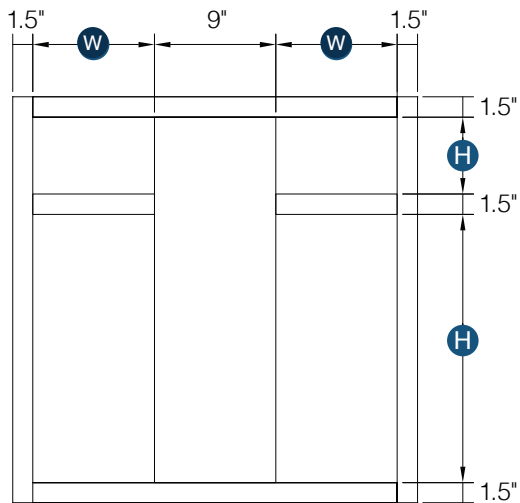

PRODUCT SPECS BASE CABINETS

42" - 48" Blind Base

Item Code	Outer Dimensions			Shaker	Brooklyn	Essential White	Essential Gray
	W	H	D	Premier		Builder	
BB42	36"	34.5"	24"	✓	✓	✓	✓
BB48	48"	34.5"	24"	✓	✓	✓	✓

Item Code	Door Opening		Drawer Opening	
	W	H	W	H
BB42	12"	19.75"	12"	5.75"
BB48	18"	19.75"	18"	5.75"

Item Code	Premier			
	Door Size		Drawer Front Size	
	W	H	W	H
BB42	14.5"	21.5"	14.5"	6.75"
BB48	20.5"	21.5"	20.5"	6.75"

Item Code	Builder			
	Door Size		Drawer Size	
	W	H	W	H
BB42	13"	20.7"	13"	6.7"
BB48	19"	20.7"	19"	6.7"

Image shown with hinge left
Builder has slab front drawer