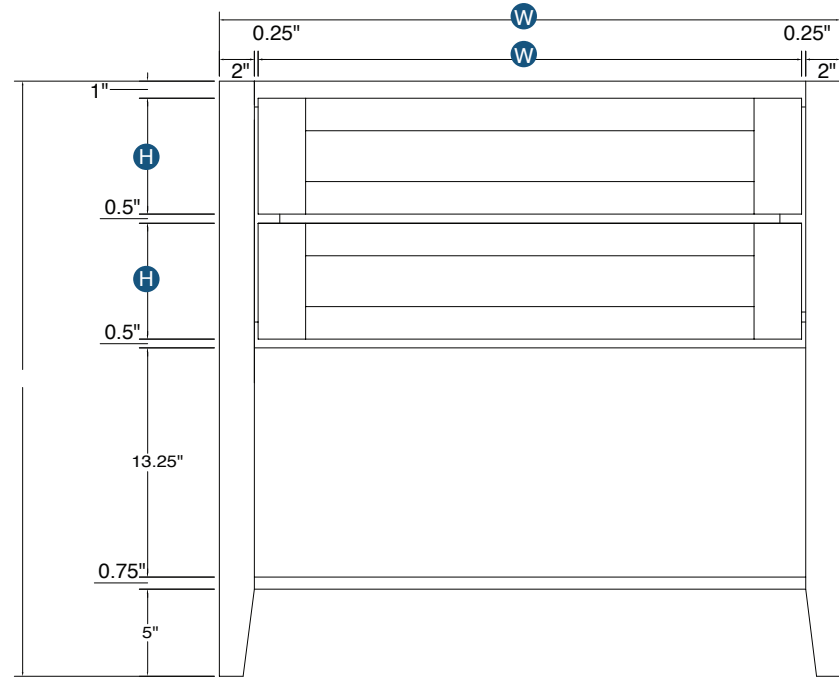

PRODUCT SPECS VANITY CABINETS

36" Open Shelf Vanity Sink Base

Item Code	Outer Dimensions			Drawer Opening (x2)		Shaker	Brooklyn	Drawer Size		Essential White	Essential Gray
	W	H	D	W	H	Premier		W	H	Builder	
VSBOS36	36"	34.5"	21"	29"	5.75"	✓	✓	31.5"	6.75"	-	-

Includes adjustable feet
Total height does not account for adjustable foot height