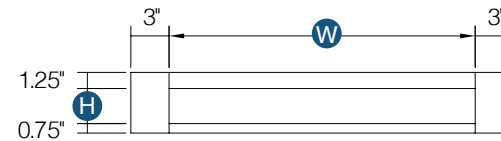

Item Code	Outer Dimensions			Oslo	Opening Size		Drawer Size	
	W	H	D	Premier	W	H	W	H
KD24	24"	4.75"	21"	✓	18"	3.25"	23.5"	4.75"