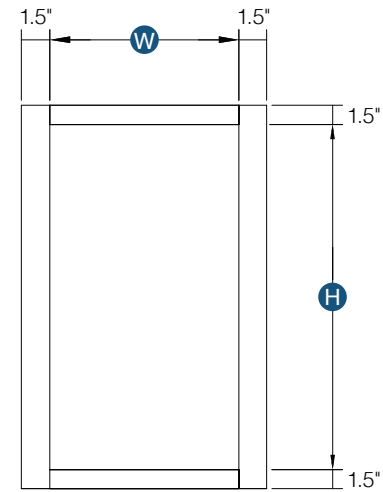

Item Code	Outer Dimensions			Opening Size		Oslo	Door Size	
	W	H	D	W	H		W	H
B12-FH	12"	34.5"	24"	7"	27"	✓	11.5"	29.17"
B15-FH	15"	34.5"	24"	12"	27"	✓	14.5"	29.17"
B18-FH	18"	34.5"	24"	15"	27"	✓	17.5"	29.17"
B21-FH	21"	34.5"	24"	18"	27"	✓	20.5"	29.17"