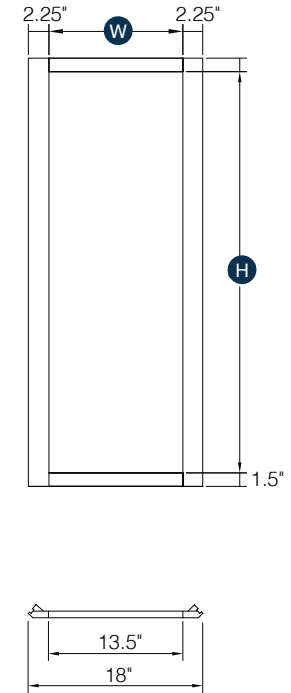

PRODUCT SPECS WALL CABINETS

15" Corner Wall Stacking Cabinet with Glass

Item Code	Outer Dimensions			Opening Size		Oslo	Shaker	Brooklyn	Door Size (x2)		Essential White	Essential Gray	
	W	H	D	W	H				W	H			Builder
CWS2415	24"	15"	12"	13.5"	12"	-	✓	✓	14.5"	13.75"	-	-	
CWS2715*	27"	15"	15"	13.5"	12"	-	✓	✓	14.5"	13.75"	-	-	

Door comes pre-routed with glass insert and finished interior

*Discontinued - limited inventory available.