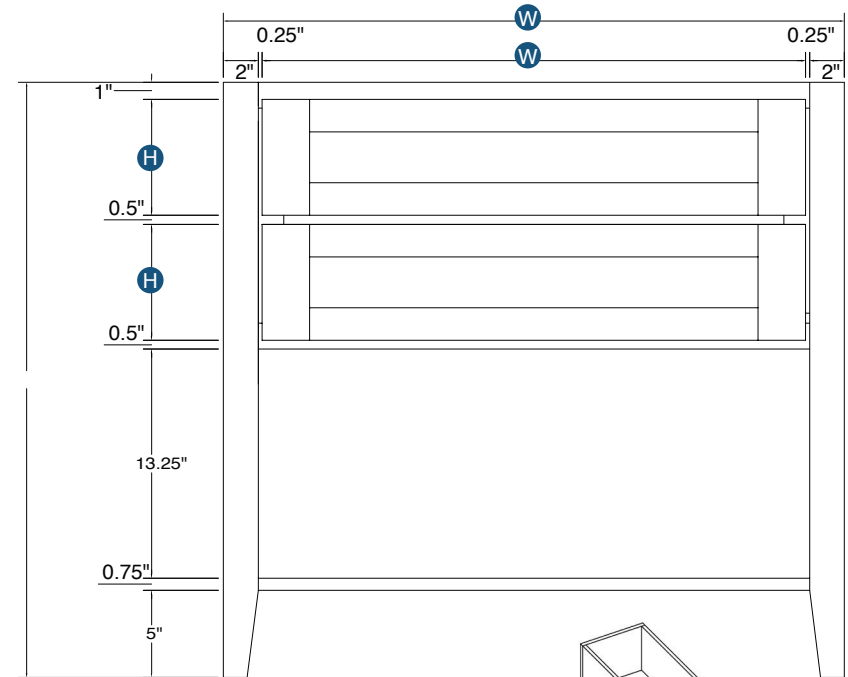

Item Code	Outer Dimensions			Oslo Premier	Drawer Opening (x2)		Drawer Size (x2)	
	W	H	D		W	H	W	H
VSBOS36	36"	34.5"	21"	✓	29"	5.25"	31.5"	6.7"

Includes adjustable feet
Total height does not account for adjustable foot height