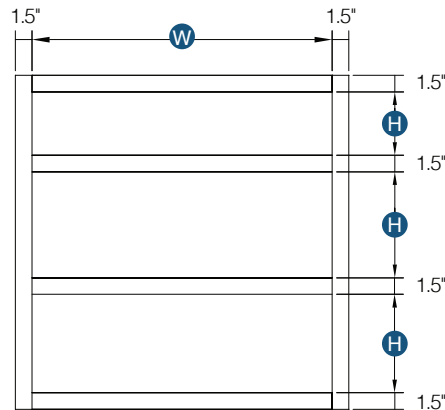

ADA COMPATIBLE PRODUCT SPECS BASE CABINETS

Drawer Base Cabinet

Item Code	Outer Dimensions			Oslo	Shaker	Brooklyn	Essential White	Essential Gray
	W	H	D	Premier			Builder	
DB12-3-RH	12"	32.5"	24"	-	✓	-	✓	-
DB15-3-RH	15"	32.5"	24"	-	✓	-	✓	-

Item Code	Top Opening		Top Drawer Front Size		Top Opening		Top Drawer Front Size	
	W	H	W	H	W	H	W	H
DB12-3-RH	9"	5.75"	11.50"	6.69"	9"	5.75"	10"	6.69"
DB15-3-RH	12"	5.75"	14.50"	6.69"	12"	5.75"	13"	6.69"
	Middle Opening		Middle Drawer		Middle Opening		Middle Drawer	
DB12-3-RH	9"	8.56"	11.50"	9.44"	9"	8.13"	10"	9.13"
DB15-3-RH	12"	8.56"	14.50"	9.44"	12"	8.13"	13"	9.13"
	Bottom Opening		Bottom Drawer		Bottom Opening		Bottom Drawer	
DB12-3-RH	9"	7.25"	9"	9.44"	9"	8.13"	10"	9.13"
DB15-3-RH	12"	7.25"	12"	9.44"	12"	8.13"	13"	9.13"

Only available in Shaker White & Essential White