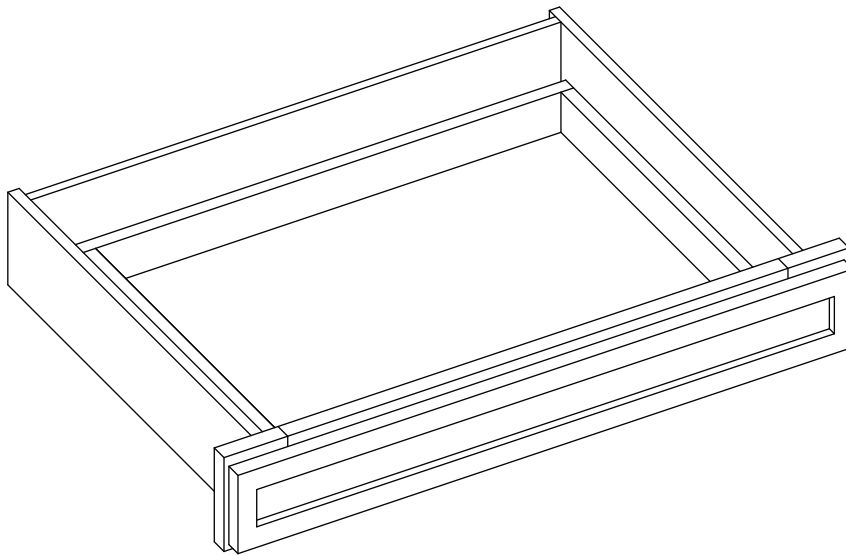

Item Code	Outer Dimensions			Oslo	Opening Size		Drawer Size	
	W	H	D	Premier	W	H	W	H
KD24	24"	4.75"	21"	✓	18"	3.25"	23.5"	4.75"