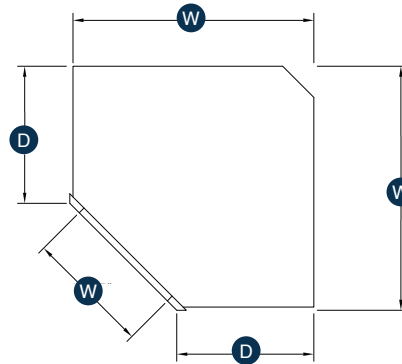

Item Code	Outer Dimensions			Opening Size		Oslo	Door Size	
	W	H	D	W	H	Premier	W	H
CW2415	24"	15"	12"	9"	27"	✓	14.5"	13.8"