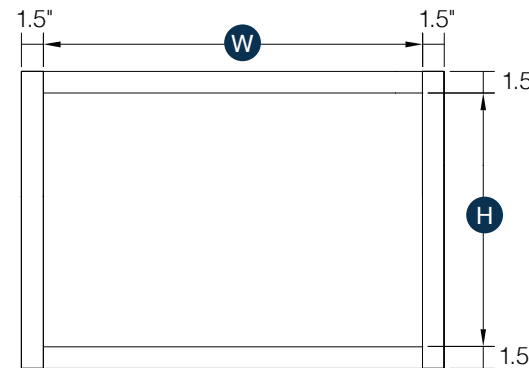

PRODUCT SPECS WALL CABINETS

24" High Double Door Wall Cabinet

Item Code	Outer Dimensions			Opening Size		Oslo	Shaker	Brooklyn	Door Size (x2)		Essential White	Essential Gray	Door Size (2)	
	W	H	D	W	H	Premier			W	H	Builder		W	H
W3024	30"	24"	12"	27"	21"	✓	✓	✓	14.6875"	22.75"	✓	✓	14"	22"
W3324	33"	24"	12"	30"	21"	✓	✓	✓	16.1875"	22.75"	-	-	-	-
W3624	36"	24"	12"	33"	21"	✓	✓	✓	17.6875"	22.75"	✓	✓	16.9"	22"
W3924	39"	24"	12"	36"	21"	-	-	-	19.1875"	22.75"	✓	✓	17.95"	22"