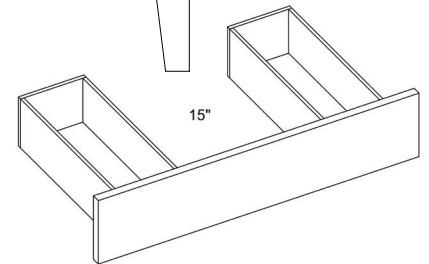

PRODUCT SPECS VANITY CABINETS

36" Open Shelf Vanity Sink Base

Item Code	Outer Dimensions			Drawer Opening (x2)		Shaker	Brooklyn	Drawer Size		Essential White	Essential Gray
	W	H	D	W	H	Premier		W	H	Builder	
VSBOS36	36"	34.5"	21"	29"	5.75"	✓	✓	31.5"	6.75"	-	-

Includes adjustable feet
Total height does not account for adjustable foot height