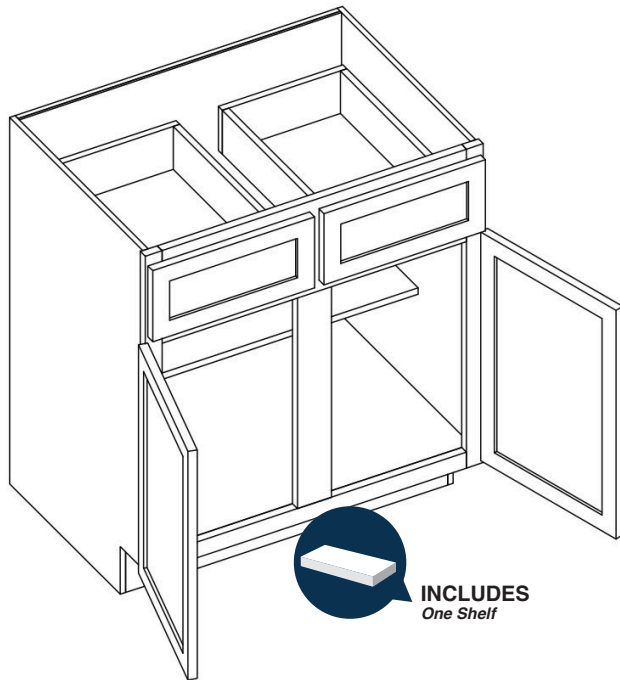

PRODUCT SPECS BASE CABINETS

Double Door Standard Base Cabinet with Center Stile

Item Code	Outer Dimensions			Drawer Opening (x2)		Door Opening (x2)		Shaker	Brooklyn	Essential White	Essential Gray
	W	H	D	W	H	W	H	Premier	Builder		
B39	39"	34.5"	24"	16.6875"	5.75"	36"	19.75"	✓	✓	✓	✓
B42	42"	34.5"	24"	18"	5.75"	18"	19.75"	✓	✓	✓	✓

Item Code	Drawer Front Size (x2)		Door Size (x2)		Drawer Front Size (x2)		Door Size (x2)	
	Premier				Builder			
	W	H	W	H	W	H	W	H
B39	19.1875"	6.75"	19.1875"	21.5"	18.45"	6.7"	18.45"	20.75"
B42	20.5"	6.75"	20.5"	21.5"	20"	6.7"	20"	20.75"

*Includes one drawer and two doors