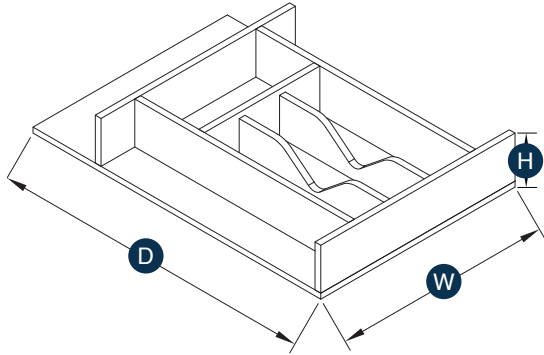

## Cutlery Drawer Insert

Item Code	Outer Dimensions			Usage Guide
	W	H	D	Designed to Fit
YN-CDI14	13.375"	2.87"	19.75"	B15/B18
YN-CDI20	19.75"	2.87"	19.75"	B21/B24