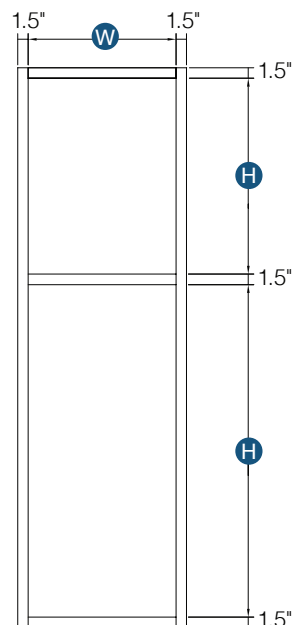

PRODUCT SPECS TALL CABINETS

Double Door Pantry

Item Code	Outer Dimensions			Shaker	Brooklyn	Essential White	Essential Gray
	W	H	D	Premier		Builder	
P2484**	24"	84"	24"	✓	✓	-	-
P2490**	24"	90"	24"	✓	✓	-	-
P2496***	24"	96"	24"	✓	✓	-	-
P3084	30"	84"	24"	✓*	-	✓	-
P3090**	30"	90"	24"	✓	✓	-	-
P3096***	30"	96"	24"	✓	✓	-	-

Item Code	Top Opening		Bottom Opening	
	W	H	W	H
P2484**	21"	27.75"	21"	47.25"
P2490**	21"	33.75"	21"	47.25"
P2496***	21"	39.75"	21"	47.25"
P3084	27"	27.75"	27"	47.25"
P3090**	27"	33.75"	27"	47.25"
P3096***	27"	39.75"	27"	47.25"

Item Code	Premier			
	Top Door Size		Bottom Door Size	
	W	H	W	H
P2484**	11.6875"	28.75"	11.6875"	49"
P2490**	11.6875"	34.75"	11.6875"	49"
P2496***	11.6875"	40.75"	11.6875"	49"
P3084	14.6875"	28.75"	14.6875"	49"
P3090**	14.6875"	34.75"	14.6875"	49"
P3096***	14.6875"	40.75"	14.6875"	49"

*Only available in Shaker White

**Includes four shelves

***Includes five shelves