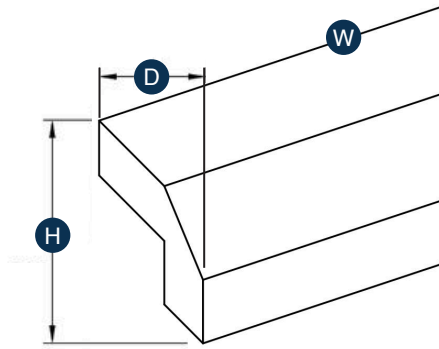

PRODUCT SPECS MOLDING & TRIM

Light Rail Molding - Transitional

Item Code	Outer Dimensions			Oslo	Shaker	Brooklyn	Essential White	Essential Gray
	W	H	D	Premier			Builder	
LRMT8	96	2.25	1.625	✓	-	✓*	-	-

*Only available in Brooklyn White