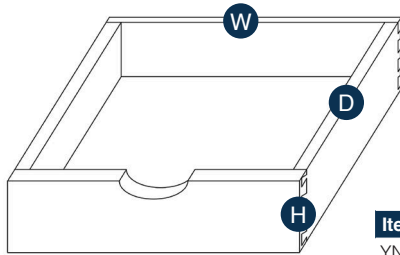

PRODUCT SPECS ATTACHMENTS & INSERTS

Natural Roll Out Tray

Item Code	Outer Dimensions			Usage Guide
	W	H	D	Designed to Fit
YN-ROT15-SC	10.125"	4"	21"	B15
YN-ROT18-SC	13.125"	4"	21"	B18, P1884, P1890, P1896
YN-ROT21-SC	16.125"	4"	21"	B21
YN-ROT24-SC	19.125"	4"	21"	B24, P2484, P2490, P2496
YN-ROT27-SC	22.125"	4"	21"	B27
YN-ROT30-SC	25.125"	4"	21"	B30, SB30, P3090, P3096
YN-ROT33-SC	28.125"	4"	21"	B33, SB33
YN-ROT36-SC	31.125"	4"	21"	B36, SB36

Includes two trays and four tracks
Dovetail, solid wood construction
Sidemount, full extension, soft-close slides