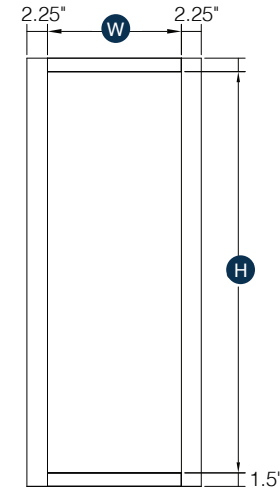

PRODUCT SPECS WALL CABINETS

30" - 36" High Corner Wall Cabinet

Item Code	Outer Dimensions			Opening Size		Oslo	Shaker	Brooklyn	Door Size		Essential White	Essential Gray	Door Size		
	W	H	D	W	H				W	H			Builder	W	H
CW2430	24"	30"	12"	13.5"	27"	✓	✓	✓	14.5"	28.75"	✓	✓	14.5"	28"	
CW2436	24"	36"	12"	13.5"	33"	✓	✓	✓	14.5"	34.75"	✓	✓	14.5"	34"	
CW2736	27"	36"	15"	13.5"	33"	✓	✓	✓	14.5"	34.75"	✓	✓	14.5"	34"