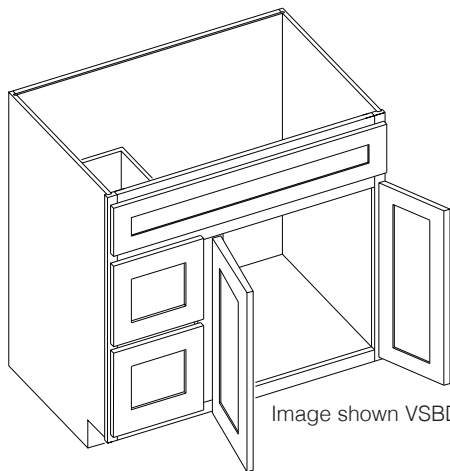

Image shown VSBDL36

Item Code	Outer Dimensions			Shaker	Brooklyn	Essential White	Essential Gray
	W	H	D	Premier		Builder	
VSBDR36	36"	34.5"	21"	✓	✓	-	-
VSBDL36	36"	34.5"	21"	✓	✓	-	-

Item Code	False Drawer Opening		Door Opening		Top Drawer Opening		Bottom Drawer Opening	
	W	H	W	H	W	H	W	H
VSBDR36	33"	5.75"	20"	19.75"	9"	9.5"	9"	8.75"
VSBDL36	33"	5.75"	20"	19.75"	9"	9.5"	9"	8.75"

Item Code	Premier					
	False Drawer Front Size		Door Size (x2)		Side Drawer Size (x2)	
	W	H	W	H	W	H
VSBDR36	35.5"	6.75"	11.6875"	21.5"	11.54"	10.45"
VSBDL36	35.5"	6.75"	11.6875"	21.5"	11.54"	10.45"