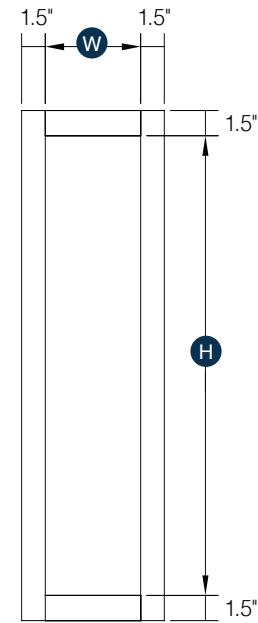

Item Code	Outer Dimensions			Opening Size		Oslo	Door Size	
	W	H	D	W	H	Premier	W	H
B09	9"	34.5"	24"	6"	27"	✓	8.5"	29.19"