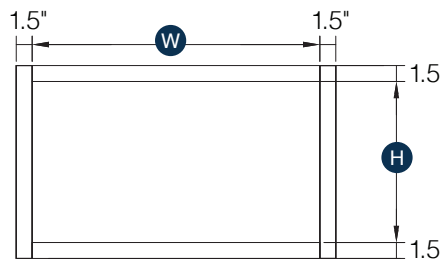

Wine Rack

Item Code	Outer Dimensions			Opening Size	
	W	H	D	W	H
WR3018	30"	18"	12"	27"	15"

Finished interior

Only available in Brooklyn Pearl, Fawn, Gray, White & Midnight* - Shaker Moss, Sand & White - Oslo Oak, White & Classic Walnut

*During this rolling change, inventory may vary. Contact Customer Care to confirm availability.

Can be installed vertically or horizontally

Wine Rack holds 30 standard wine bottles