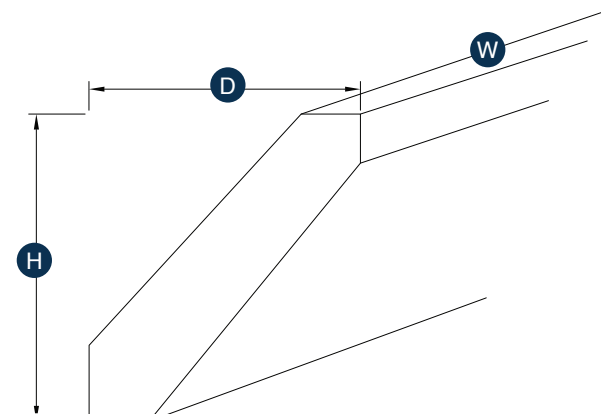

Shaker Crown Molding

Item Code	Outer Dimensions			Oslo	Shaker	Brooklyn	Essential White	Essential Gray
	W	H	D	Premier			Builder	
SCM8	96"	3.125"	2"	✓	✓	-	✓	✓

*Only available in Brooklyn White, Gray & Midnight