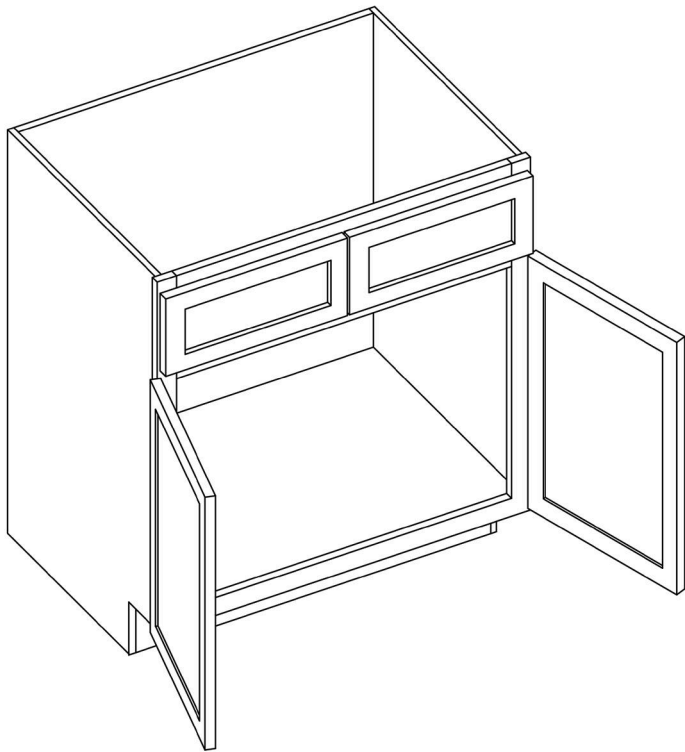

PRODUCT SPECS BASE CABINETS

Sink Base Cabinet

Part of a rolling change see page 108 for single drawer measurements.

Item Code	Outer Dimensions			Shaker	Brooklyn	Essential White	Essential Gray
	W	H	D	Premier		Builder	
SB30	30"	34.5"	24"	✓	✓	✓	✓
SB33	33"	34.5"	24"	✓	✓	✓	✓
SB36	36"	34.5"	24"	✓	✓	✓	✓

Item Code	False Drawer Opening (x2)		Door Opening	
	W	H	W	H
SB30	12.1875"	5.75"	27"	19.75"
SB33	13.6875"	5.75"	30"	19.75"
SB36	15.1875"	5.75"	33"	19.75"

Item Code	Premier			
	Top Drawer Front Size (x2)		Door Size (x2)	
	W	H	W	H
SB30	14.6875"	6.75"	14.6875"	21.5"
SB33	16.1875"	6.75"	16.1875"	21.5"
SB36	17.6875"	6.75"	17.6875"	21.5"

Item Code	Builder			
	False Drawer Front Size (x2)		Door Size (x2)	
	W	H	W	H
SB30	14"	6.7"	14"	20.7"
SB33	15.5"	6.7"	15.5"	20.7"
SB36	16.9"	6.7"	16.9"	20.7"

Builder has slab front drawer