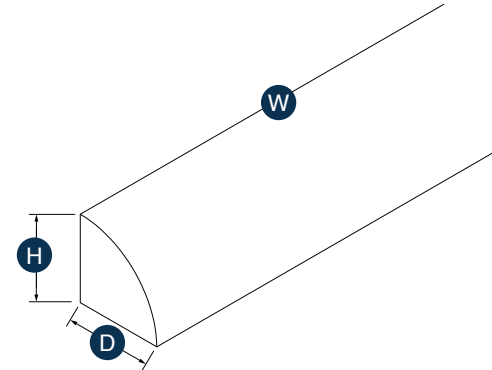

Shoe Molding

Item Code	Outer Dimensions			Oslo	Shaker	Brooklyn	Essential White	Essential Gray
	W	H	D	Premier			Builder	
SHOE	96"	0.6875"	0.6875"	✓	✓	✓	✓	✓