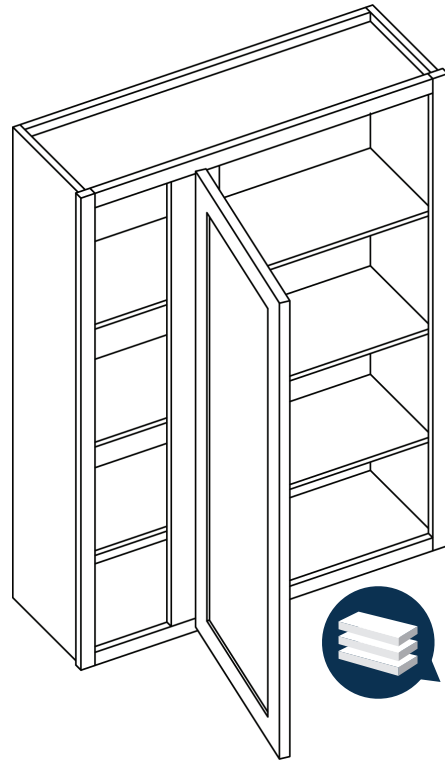

PRODUCT SPECS WALL CABINETS

42" High Blind Wall Cabinet

Item Code	Outer Dimensions			Opening Size		Oslo	Shaker	Brooklyn	Door Size		Essential White	Essential Gray	Door Size	
	W	H	D	W	H	Premier			W	H	Builder		W	H
BW3042	30"	42"	12"	15"	39"	✓	✓	✓	17.5"	40.75"	-	-	-	-
BW3642	36"	42"	12"	21"	39"	✓	✓	✓	23.5"	40.75"	✓	✓	22"	40"

Includes 3 shelves
Image shown is hinge left