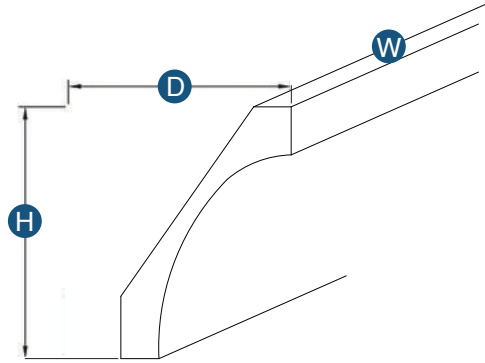

PRODUCT SPECS MOLDING & TRIM

Cove Crown Molding

Item Code	Outer Dimensions			Oslo	Shaker	Brooklyn	Essential White	Essential Gray
	W	H	D	Premier			Builder	
COM8	96"	4.25"	2.75"	✓	✓	✓	✓	✓