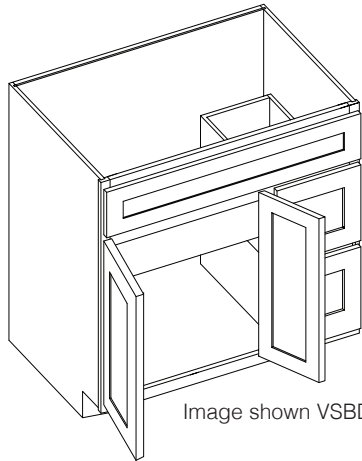

PRODUCT SPECS VANITY CABINETS

Vanity Combo Cabinet 36"

Image shown VSBDR36