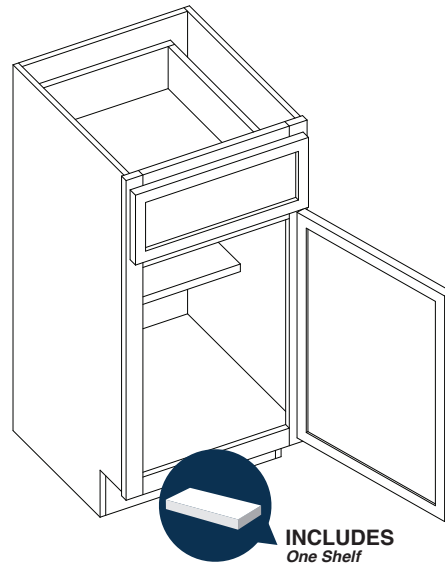

Item Code	Outer Dimensions			Oslo	Drawer Opening		Drawer Size		Door Opening		Door Size	
	W	H	D	Premier	W	H	W	H	W	H	W	H
VB12	12"	34.5"	21"	✓	9"	5.25"	11.5"	6.7"	9"	20.25"	11.5"	22.25"
VB15	15"	34.5"	21"	✓	12"	5.25"	14.5"	6.7"	12"	20.25"	14.5"	22.25"
VB18	18"	34.5"	21"	✓	15"	5.25"	17.5"	6.7"	15"	20.25"	17.5"	22.25"