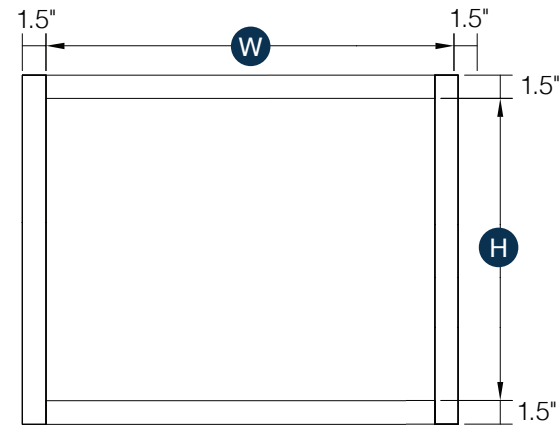

PRODUCT SPECS BASE CABINETS

Double Door Full Height Base Cabinet

Item Code	Outer Dimensions			Opening Size		Shaker	Brooklyn	Door Size (x2)		Essential White	Essential Gray
	W	H	D	W	H	Premier		W	H	Builder	
B24-2-FH	24"	34.5"	24"	21"	27"	✓	✓*	11.69"	28.75"	-	-
B27-FH	27"	34.5"	24"	24"	27"	✓	✓*	13.19"	28.75"	-	-
B30-FH	30"	34.5"	24"	27"	27"	✓	✓*	14.69"	28.75"	-	-
B33-FH	33"	34.5"	24"	30"	27"	✓	✓*	16.19"	28.75"	-	-
B36-FH	36"	34.5"	24"	33"	27"	✓	✓*	17.69"	28.75"	-	-
B39-FH**	39"	34.5"	24"	36"	27"	✓	✓*	19.19"	28.75"	-	-
B42-FH**	42"	34.5"	24"	39"	27"	✓	✓*	20.5"	28.75"	-	-

*Not available in Brooklyn Gray or Slate

**Has a center stile