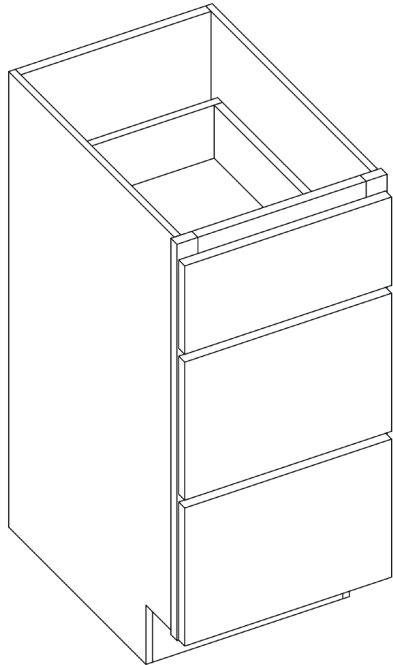

ADA COMPATIBLE PRODUCT SPECS BASE CABINETS

Vanity Base Cabinet

Item Code	Outer Dimensions			Oslo	Shaker	Brooklyn	Essential White	Essential Gray
	W	H	D	Premier			Builder	
VDB12-RH	12"	32.5"	21"	-	✓	-	✓	-
VDB15-RH	15"	32.5"	21"	-	✓	-	✓	-

Item Code	Top Opening		Top Drawer Front		Top Opening Size		Top Drawer Front		
	W	H	W	H	W	H	W	H	
VDB12-RH	9"	5.75"	11.5"	6.69"	9"	5.75"	10"	6.69"	
VDB15-RH	12"	5.75"	14.5"	6.69"	12"	5.75"	13"	6.69"	
		Middle Opening		Middle Drawer		Middle Drawer		Middle Drawer	
VDB12-RH	9"	8.56"	11.5"	9.44"	10"	8.13"	10"	9.13"	
VDB15-RH	12"	8.56"	14.5"	9.44"	13"	8.13"	13"	9.13"	
		Bottom Opening		Bottom Drawer		Bottom Drawer		Bottom Drawer	
VDB12-RH	9"	7.25"	11.5"	9.44"	10"	8.13"	10"	9.13"	
VDB15-RH	12"	7.25"	14.5"	9.44"	13"	8.13"	13"	9.13"	

Only available in Shaker White & Essential White