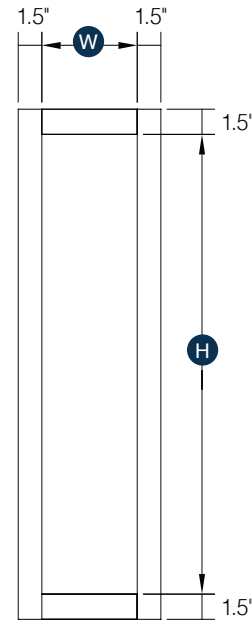

PRODUCT SPECS BASE CABINETS

Single Door Full Height Base

Item Code	Outer Dimensions			Opening Size		Shaker	Brooklyn	Door Size		Essential White	Essential Gray	Door Size	
	W	H	D	W	H	Premier		W	H	Builder		W	H
B09	9"	34.5"	24"	6"	27"	✓	✓	8.5"	28.75"	✓	✓	7"	28"