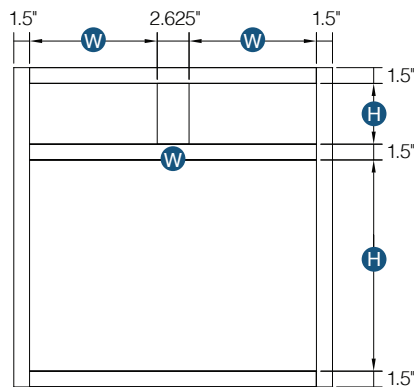

PRODUCT SPECS VANITY CABINETS

Part of a rolling change see page 108 for single drawer measurements.

Double Door Vanity

Item Code	Outer Dimensions			Shaker	Brooklyn	Essential White	Essential Gray
	W	H	D	Premier		Builder	
V24-2*	24"	34.5"	21"	✓	✓	✓	✓
V27*	27"	34.5"	21"	✓	✓	✓	✓
V30*	30"	34.5"	21"	✓	✓	✓	✓
V33*	33"	34.5"	21"	✓	✓	✓	✓
V36*	36"	34.5"	21"	✓	✓	✓	✓
V39	39"	34.5"	21"	-	-	✓	-
V42	42"	34.5"	21"	-	-	✓	-

Item Code	False Drawer Opening (x2)		Door Opening	
	W	H	W	H
V24-2*	21"	5.75"	21"	19.75"
V27*	10.6875"	5.75"	24"	19.75"
V30*	12.1875"	5.75"	27"	19.75"
V33*	13.6875"	5.75"	30"	19.75"
V36*	15.1875"	5.75"	33"	19.75"
V39	17.5"	5.75"	36"	19.75"
V42	18"	5.75"	39"	19.75"

Item Code	Premier				Builder			
	False Drawer Front Size (x2)		Door Size (x2)		False Drawer Front Size (x2)		Door Size (x2)	
	W	H	W	H	W	H	W	H
V24-2*	23.5"	6.75"	11.6875"	21.5"	22"	6.7"	11"	20.75"
V27*	13.1875"	6.75"	13.1875"	21.5"	12.5"	6.7"	12.5"	20.75"
V30*	14.6875"	6.75"	14.6875"	21.5"	14"	6.7"	14"	20.75"
V33*	16.1875"	6.75"	16.1875"	21.5"	15.5"	6.7"	15.5"	20.75"
V36*	17.6875"	6.75"	17.6875"	21.5"	16.9"	6.7"	16.9"	20.75"
V39	-	-	-	-	18.5"	6.7"	18.5"	20.75"
V42	-	-	-	-	19"	6.7"	19"	20.75"

*Includes one drawer and two doors