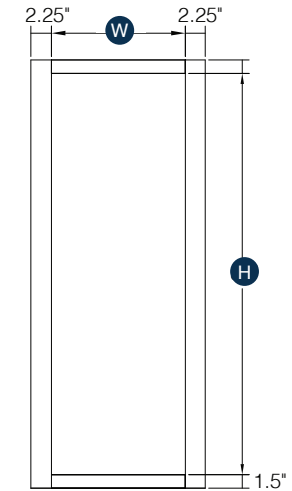

PRODUCT SPECS WALL CABINETS

30" - 42" Wall Easy Reach Cabinet

Item Code	Outer Dimensions			Opening Size		Oslo	Shaker	Brooklyn	Door Size		Essential White	Essential Gray	Door Size	
	W	H	D	W	H				W	H			W	H
WER2430	24"	30"	12"	11"	27"	✓	✓	✓	10.7"	28.8"	✓	✓	28"	10"
WER2436	24"	36"	12"	11"	33"	✓	✓	✓	10.7"	34.8"	✓	✓	34"	10"
WER2442	24"	42"	12"	11"	39"	✓	✓	✓	10.7"	40.8"	✓	✓	40"	10"

Image shown is hinge right