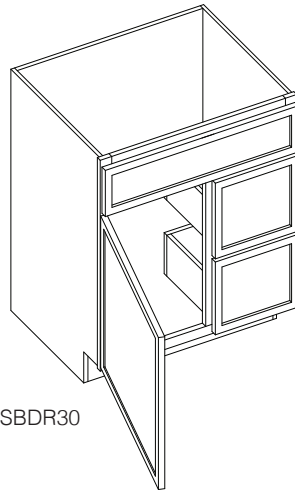

## Vanity Combo Cabinet 30"

By Kitchen Cabinet Distributors

Image shown VSBDR30

Image shown VSBDL30

Item Code	Outer Dimensions			Oslo	False Drawer Opening		Door Opening		Top Drawer Opening		Bottom Drawer Opening	
	W	H	D	Premier	W	H	W	H	W	H	W	H
VSBDR30	30"	34.5"	21"	✓	27"	5.25"	15"	20.25"	9"	9"	9"	9.25"
VSBDL30	30"	34.5"	21"	✓	27"	5.25"	15"	20.25"	9"	9"	9"	9.25"