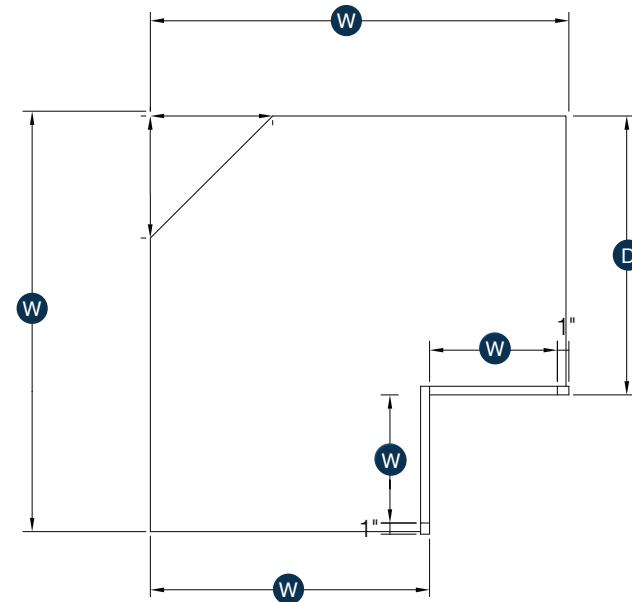

Item Code	Outer Dimensions			Opening Size (x2)		Oslo	Door Size (x2)	
	W	H	D	W	H		W	H
ER33	33"	34.5"	24"	8"	28"	✓	7.75"	29.19"
ER36	36"	34.5"	24"	11"	28"	✓	10.75"	29.19"