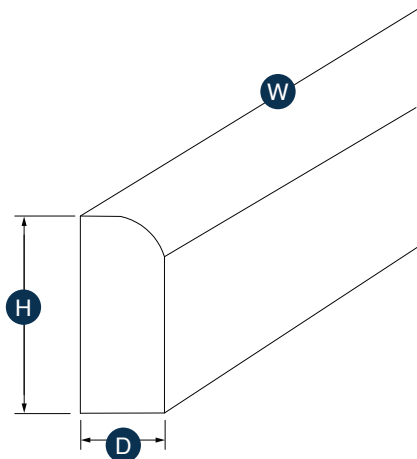

Scribe

Item Code	Outer Dimensions			Oslo	Shaker	Brooklyn	Essential White	Essential Gray
	W	H	D	Premier			Builder	
SCRIBE	96"	0.625"	0.25"	✓	✓	✓	✓	✓