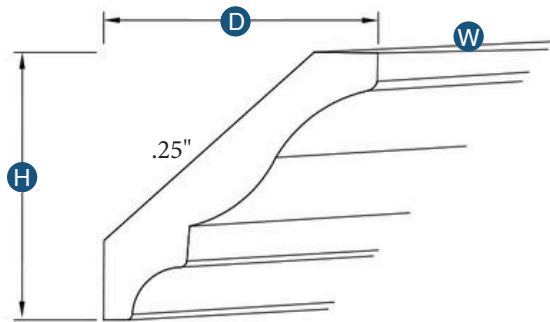

Large Crown Molding

Item Code	Outer Dimensions			Oslo	Shaker	Brooklyn	Essential White	Essential Gray
	W	H	D	Premier			Builder	
BCM8	96"	3.25"	2.625"	-	-	✓	✓	✓