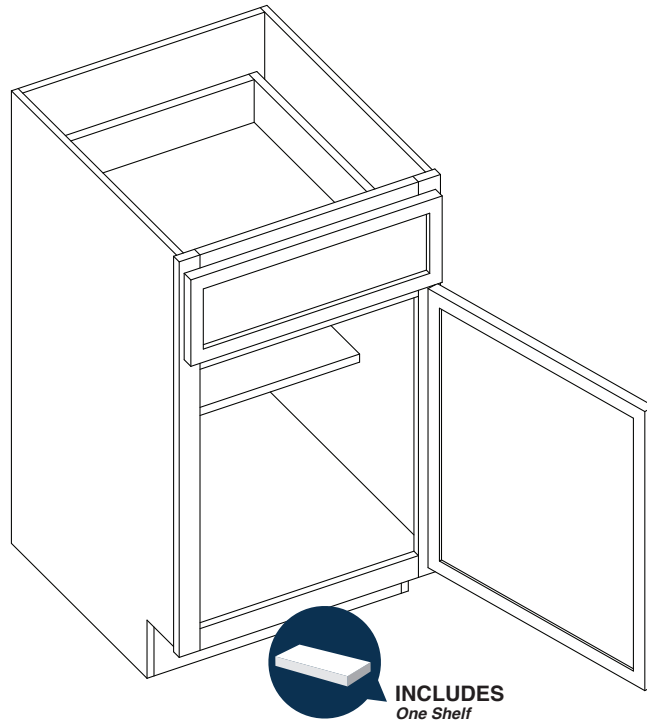

Item Code	Outer Dimensions			Drawer Opening		Door Opening		Oslo	Drawer Front Size		Door Size	
	W	H	D	W	H	W	H	Premier	W	H	W	H
B12	12"	34.5"	24"	9"	5.25"	9"	20.25"	✓	11.5"	6.7"	11.5"	22.25"
B15	15"	34.5"	24"	12"	5.25"	12"	20.25"	✓	14.5"	6.7"	14.5"	22.25"
B18	18"	34.5"	24"	15"	5.25"	15"	20.25"	✓	17.5"	6.7"	17.5"	22.25"
B21	21"	34.5"	24"	18"	5.25"	18"	20.25"	✓	20.5"	6.7"	20.5"	22.25"