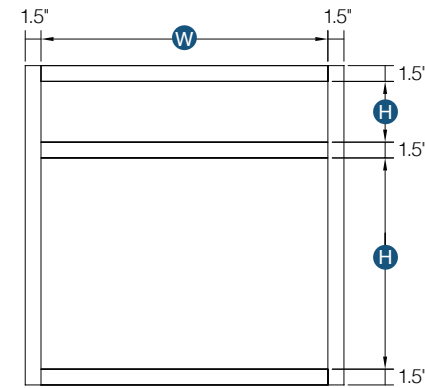

Item Code	Outer Dimensions			Oslo	False Drawer Opening		False Drawer Front Size		Door Opening		Door Size (x2)	
	W	H	D	Premier	W	H	W	H	W	H	W	H
V24-2	24"	34.5"	21"	✓	21"	5.25"	23.5"	6.7"	21"	20.25"	11.69"	22.25"
V27	27"	34.5"	21"	✓	26.5"	5.25"	26.5"	6.7"	24"	20.25"	13.19"	22.25"
V30	30"	34.5"	21"	✓	29.5"	5.25"	29.5"	6.7"	27"	20.25"	14.69"	22.25"
V33	33"	34.5"	21"	✓	32.5"	5.25"	32.5"	6.7"	30"	20.25"	16.19"	22.25"
V36	36"	34.5"	21"	✓	35.5"	5.25"	35.5"	6.7"	33"	20.25"	17.69"	22.25"

Oslo feature a single drawer on all vanity cabinet sizes