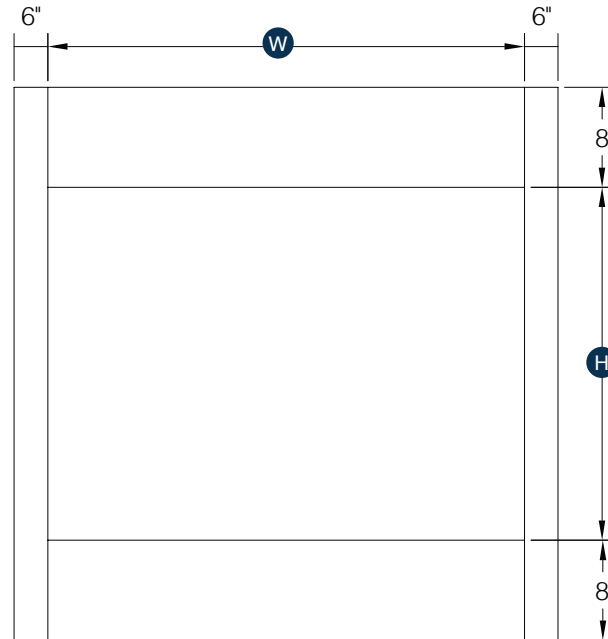

PRODUCT SPECS TALL CABINETS

Oven Cabinet Overlay Panel

Item Code	Outer Dimensions			Shaker	Brooklyn	Opening Size		Essential White	Essential Gray	Opening Size	
	W	H	D	Premier		W	H	Builder		W	H
OP3353	32.5"	54.92"	0.75"	✓	✓	20.55"	38.94"	✓	✓	20.55"	38.94"