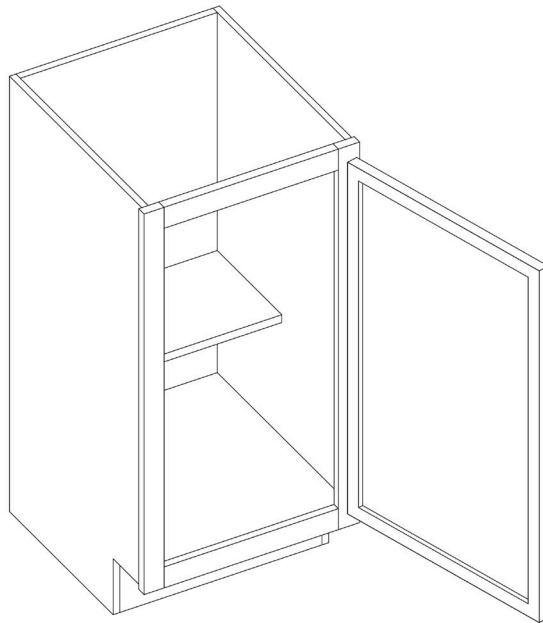

PRODUCT SPECS BASE CABINETS

Single Door Full Height Base Cabinet

Item Code	Outer Dimensions			Opening Size		Shaker	Brooklyn	Door Size		Essential White	Essential Gray
	W	H	D	W	H	Premier		W	H	Builder	
B12-FH	12"	34.5"	24"	7"	27"	✓	✓*	11.5"	28.75"	-	-
B15-FH	15"	34.5"	24"	12"	27"	✓	✓*	14.5"	28.75"	-	-
B18-FH	18"	34.5"	24"	15"	27"	✓	✓*	17.5"	28.75"	-	-
B21-FH	21"	34.5"	24"	18"	27"	✓	✓*	20.5"	28.75"	-	-

*Not available in Brooklyn Gray or Slate