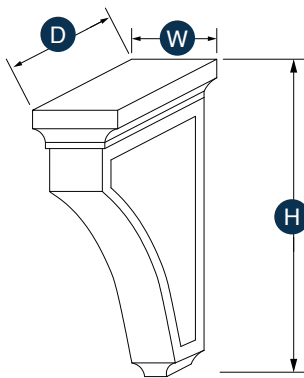

Corbel - Transitional

Item Code	Outer Dimensions			Oslo	Shaker	Brooklyn	Essential White	Essential Gray
	W	H	D					
CORT	3.5"	10.5"	7"	✓	✓	✓	✓	✓