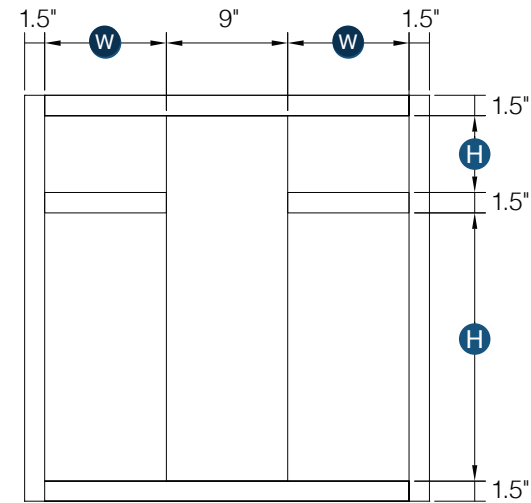

PRODUCT SPECS BASE CABINETS

36" Blind Base Cabinet

Item Code	Outer Dimensions			Opening Size		Shaker	Brooklyn	Door Size		Essential White	Essential Gray	Door Size	
	W	H	D	W	H	Premier		W	H	Builder		W	H
BB36	30"	34.5"	24"	9"	27"	✓	✓	11.5"	28.75"	✓	✓	10"	28"

Image shown with hinge left