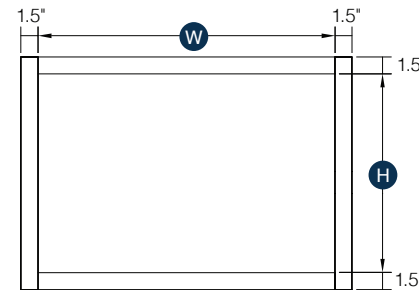

PRODUCT SPECS WALL CABINETS

15" Wall Stacking Double Door Cabinets with Glass

Item Code	Outer Dimensions			Opening Size		Oslo	Shaker	Brooklyn	Door Size (x2)		Essential White	Essential Gray
	W	H	D	W	H	Premier			W	H	Builder	
WS2415-2	24"	15"	12"	21"	12"	-	✓	✓	11.6875"	13.75"	-	-
WS2715-2	27"	15"	12"	24"	12"	-	✓	✓	13.1875"	13.75"	-	-
WS3015-2	30"	15"	12"	27"	12"	-	✓	✓	14.6875"	13.75"	-	-
WS3315-2	33"	15"	12"	30"	12"	-	✓	✓	16.1875"	13.75"	-	-
WS3615-2	36"	15"	12"	33"	12"	-	✓	✓	17.6875"	13.75"	-	-

Door comes pre-routed with glass insert and finished interior