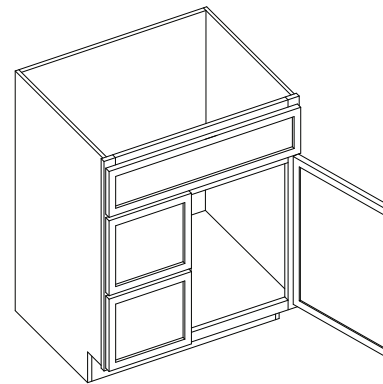

## Vanity Combo Cabinet 30"

By Kitchen Cabinet Distributors

Image shown VSBDR30

Image shown VSBDL30

Item Code	Outer Dimensions			Oslo	False Drawer Opening		Door Opening		Top Drawer Opening		Bottom Drawer Opening	
	W	H	D	Premier	W	H	W	H	W	H	W	H
VSBDR30	30"	34.5"	21"	✓	27"	5.25"	15"	20.25"	9"	9"	9"	9.25"
VSBDL30	30"	34.5"	21"	✓	27"	5.25"	15"	20.25"	9"	9"	9"	9.25"