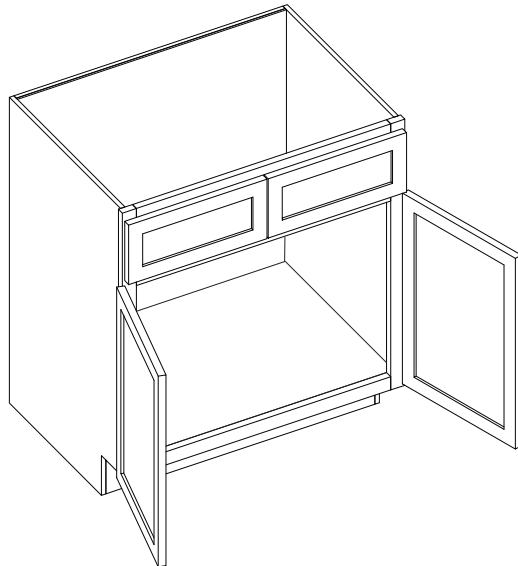

PRODUCT SPECS VANITY CABINETS

Part of a rolling change see page 108 for single drawer measurements.

Double Door Vanity

Item Code	Outer Dimensions			Shaker	Brooklyn	Essential White	Essential Gray
	W	H	D	Premier		Builder	
V24-2*	24"	34.5"	21"	✓	✓	✓	✓
V27*	27"	34.5"	21"	✓	✓	✓	✓
V30*	30"	34.5"	21"	✓	✓	✓	✓
V33*	33"	34.5"	21"	✓	✓	✓	✓
V36*	36"	34.5"	21"	✓	✓	✓	✓
V39	39"	34.5"	21"	-	-	✓	-
V42	42"	34.5"	21"	-	-	✓	-

Item Code	False Drawer Opening (x2)		Door Opening	
	W	H	W	H
V24-2*	21"	5.75"	21"	19.75"
V27*	10.6875"	5.75"	24"	19.75"
V30*	12.1875"	5.75"	27"	19.75"
V33*	13.6875"	5.75"	30"	19.75"
V36*	15.1875"	5.75"	33"	19.75"
V39	17.5"	5.75"	36"	19.75"
V42	18"	5.75"	39"	19.75"

Item Code	Premier				Builder			
	False Drawer Front Size (x2)		Door Size (x2)		False Drawer Front Size (x2)		Door Size (x2)	
	W	H	W	H	W	H	W	H
V24-2*	23.5"	6.75"	11.6875"	21.5"	22"	6.7"	11"	20.75"
V27*	13.1875"	6.75"	13.1875"	21.5"	12.5"	6.7"	12.5"	20.75"
V30*	14.6875"	6.75"	14.6875"	21.5"	14"	6.7"	14"	20.75"
V33*	16.1875"	6.75"	16.1875"	21.5"	15.5"	6.7"	15.5"	20.75"
V36*	17.6875"	6.75"	17.6875"	21.5"	16.9"	6.7"	16.9"	20.75"
V39	-	-	-	-	18.5"	6.7"	18.5"	20.75"
V42	-	-	-	-	19"	6.7"	19"	20.75"

*Includes one drawer and two doors