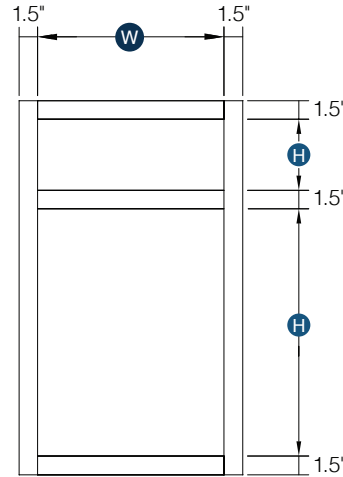

PRODUCT SPECS BASE CABINETS

Single Door Standard Base

Item Code	Outer Dimensions			Drawer Opening		Door Opening		Shaker	Brooklyn	Essential White	Essential Gray
	W	H	D	W	H	W	H	Premier			
B12	12"	34.5"	24"	9"	5.75"	9"	19.75"	✓	✓	✓	✓
B15	15"	34.5"	24"	12"	5.75"	12"	19.75"	✓	✓	✓	✓
B18	18"	34.5"	24"	15"	5.75"	15"	19.75"	✓	✓	✓	✓
B21	21"	34.5"	24"	18"	5.75"	18"	19.75"	✓	✓	✓	✓

Item Code	Drawer Front Size		Door Size		Drawer Front Size		Door Size	
	Premier				Builder			
	W	H	W	H	W	H	W	H
B12	11.5"	6.75"	11.5"	21.5"	10"	6.7"	10"	20.7"
B15	14.5"	6.75"	14.5"	21.5"	13"	6.7"	13"	20.7"
B18	17.5"	6.75"	17.5"	21.5"	16"	6.7"	16"	20.7"
B21	20.5"	6.75"	20.5"	21.5"	19"	6.7"	19"	20.7"

Builder has slab front drawer