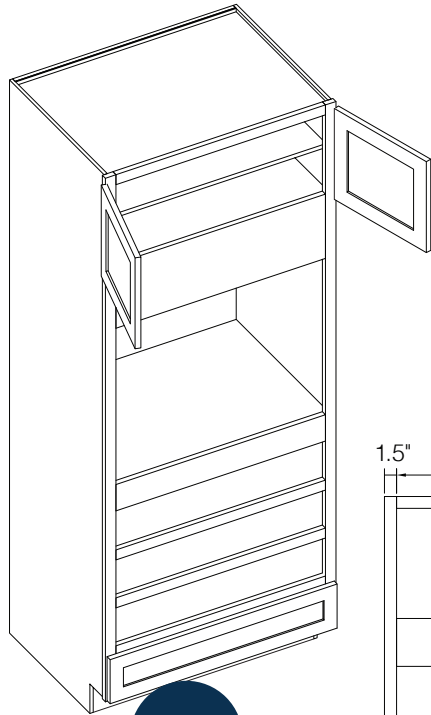

PRODUCT SPECS TALL CABINETS

Oven Cabinet

Item Code	Outer Dimensions			Shaker	Brooklyn	Essential White	Essential Gray
	W	H	D	Premier		Builder	
OC3390	33"	90"	24"	✓	✓	✓	✓
OC3396	33"	96"	24"	✓	✓	✓	✓

Item Code	Door Opening		Oven Opening	
	W	H	W	H
OC3390	30"	19.75"	30"	24.8"
OC3396	30"	25.75"	30"	24.8"

Item Code	Top Drawer Opening		Middle Drawer Opening (x2)		Bottom Drawer Opening	
	W	H	W	H	W	H
OC3390	30"	5.35"	30"	5.66"	30"	4.84"
OC3396	30"	5.35"	30"	5.66"	30"	4.84"

Item Code	Door Size (x2)		Drawer Size		Door Size		Drawer Size	
	W	H	W	H	W	H	W	H
OC3390	16.2"	21.5"	32.5"	6.75"	15.5"	20.7"	31"	6.7"
OC3396	16.2"	27.5"	32.5"	6.75"	15.5"	26.7"	31"	6.7"