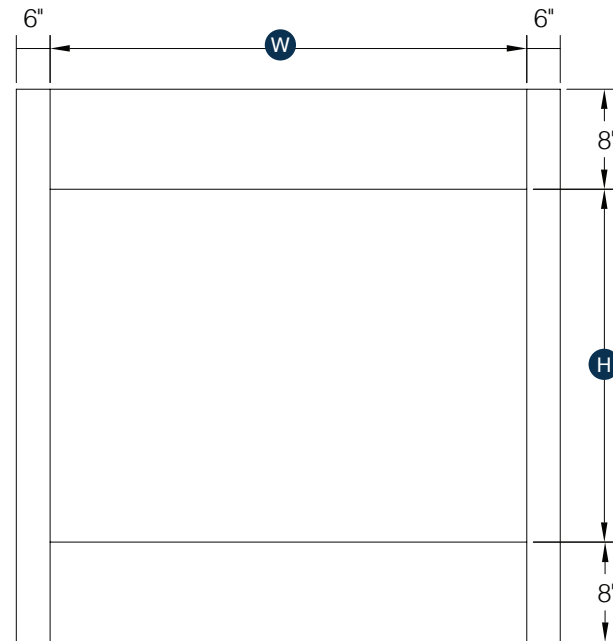

Item Code	Outer Dimensions			Oslo Premier	Opening Size	
	W	H	D		W	H
OP3353	32.5"	54.92"	0.75"	✓	20.55"	39.65"