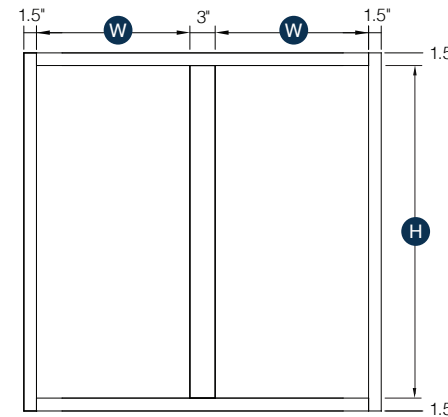

PRODUCT SPECS WALL CABINETS

42" High Double Door Wall with Center Stile

Item Code	Outer Dimensions			Opening Size		Oslo	Shaker	Brooklyn	Door Size (x2)		Essential White	Essential Gray	Door Size (x2)	
	W	H	D	W	H	Premier			W	H	Builder		W	H
W4242*	42"	42"	12"	18"	39"	✓	✓	✓	20.5"	40.75"	✓	✓	19"	40"
W4542*	45"	42"	12"	19.5"	39"	-	-	-	-	-	✓	-	20.5"	40"

*Includes 3 shelves