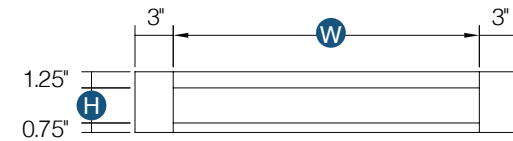

Item Code	Outer Dimensions			Oslo	Drawer Size	
	W	H	D	Premier	W	H
OCD337	32.5"	6.75"	24"	✓	32.5"	6.7"