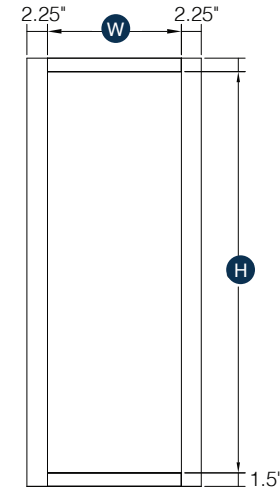

Item Code	Outer Dimensions			Opening Size		Oslo	Door Size	
	W	H	D	W	H	Premier	W	H
CW2415	24"	15"	12"	9"	27"	✓	14.5"	13.8"