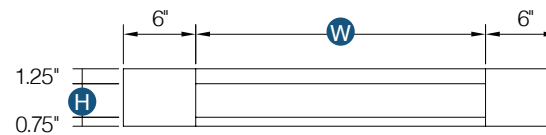

Item Code	Outer Dimensions			Oslo	Opening Size		Drawer Size	
	W	H	D	Premier	W	H	W	H
KD36	36"	4.75"	21"	✓	24"	3.25"	29.5"	4.75"

Sides trimmable to 30"
All drawer fronts have a slab profile