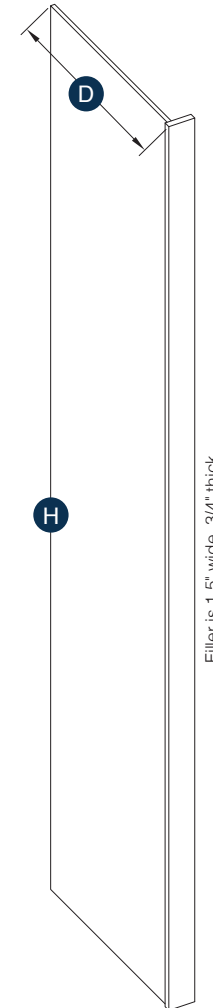

Tall End Panel (Refrigerator Panel)

Item Code	Outer Dimensions			Oslo	Shaker	Brooklyn	Essential White	Essential Gray
	W	H	D	Premier			Builder	
TEP3096	1.5"	96"	30"	✓	✓	✓	✓	✓

0.5" panel thickness
Finished one side
Natural UV back