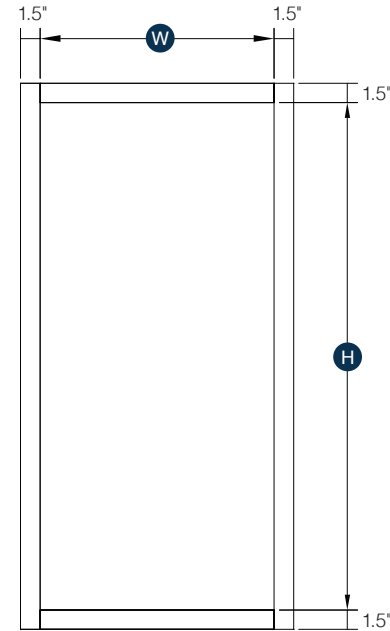

PRODUCT SPECS WALL CABINETS

42" High Single Door Wall Cabinet

Item Code	Outer Dimensions			Opening Size		Oslo	Shaker	Brooklyn	Door Size		Essential White	Essential Gray	Door Size	
	W	H	D	W	H				W	H			W	H
W942	9"	42"	12"	6"	39"	✓	✓	✓	8.5"	40.75"	✓	✓	7"	40"
W1242	12"	42"	12"	9"	39"	✓	✓	✓	11.5"	40.75"	✓	✓	10"	40"
W1542	15"	42"	12"	12"	39"	✓	✓	✓	14.5"	40.75"	✓	✓	13"	40"
W1842	18"	42"	12"	15"	39"	✓	✓	✓	17.5"	40.75"	✓	✓	16"	40"
W2142	21"	42"	12"	18"	39"	✓	✓	✓	20.5"	40.75"	✓	✓	19"	40"