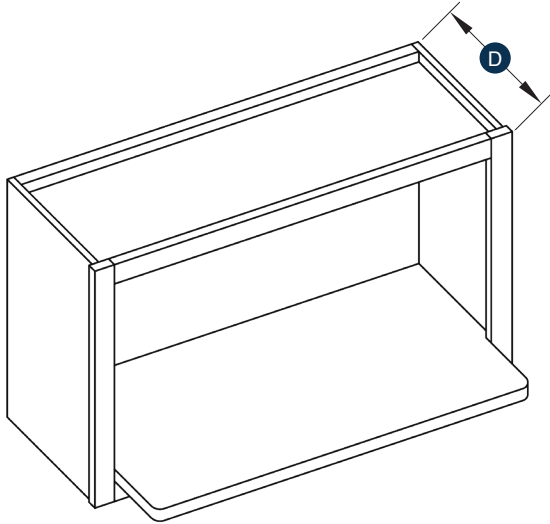

PRODUCT SPECS WALL CABINETS

Microwave Wall Cabinet

Item Code	Outer Dimensions			Opening Size		Oslo	Shaker	Brooklyn	Essential White	Essential Gray
	W	H	D	W	H	Premier			Builder	
MWC3018	30"	18"	12"	27"	14.25"	✓	✓	✓	✓	✓

Finished interior
Shelf depth 15.5"