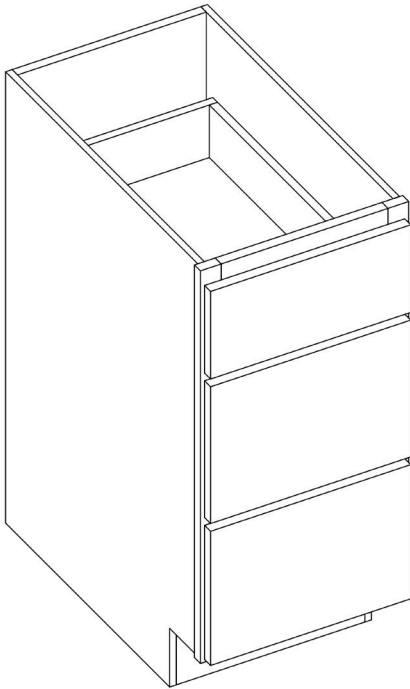

ADA COMPATIBLE PRODUCT SPECS BASE CABINETS

Drawer Base Cabinet

Item Code	Outer Dimensions			Oslo	Shaker	Brooklyn	Essential White	Essential Gray
	W	H	D	Premier			Builder	
DB12-3-RH	12"	32.5"	24"	-	✓	-	✓	-
DB15-3-RH	15"	32.5"	24"	-	✓	-	✓	-

Item Code	Top Opening		Top Drawer Front Size		Top Opening		Top Drawer Front Size	
	W	H	W	H	W	H	W	H
DB12-3-RH	9"	5.75"	11.50"	6.69"	9"	5.75"	10"	6.69"
DB15-3-RH	12"	5.75"	14.50"	6.69"	12"	5.75"	13"	6.69"
	Middle Opening		Middle Drawer		Middle Opening		Middle Drawer	
DB12-3-RH	9"	8.56"	11.50"	9.44"	9"	8.13"	10"	9.13"
DB15-3-RH	12"	8.56"	14.50"	9.44"	12"	8.13"	13"	9.13"
	Bottom Opening		Bottom Drawer		Bottom Opening		Bottom Drawer	
DB12-3-RH	9"	7.25"	9"	9.44"	9"	8.13"	10"	9.13"
DB15-3-RH	12"	7.25"	12"	9.44"	12"	8.13"	13"	9.13"

Only available in Shaker White & Essential White