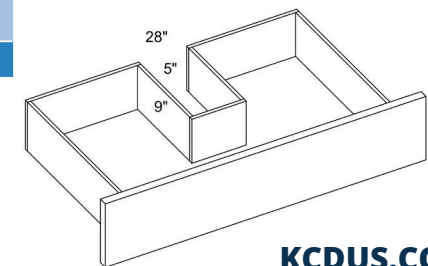

Item Code	Outer Dimensions			Oslo Premier	Drawer Opening (x2)		Drawer Size (x2)	
	W	H	D		W	H	W	H
VSBOS36	36"	34.5"	21"	✓	29"	5.25"	31.5"	6.7"

Includes adjustable feet
Total height does not account for adjustable foot height