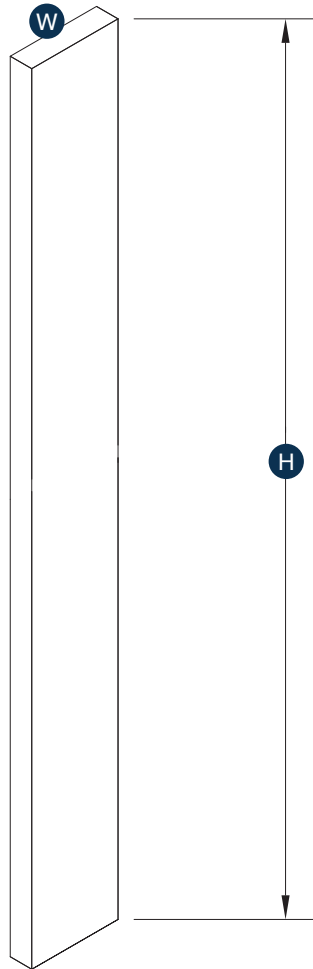

PRODUCT SPECS FILLERS & PANELS

Filler

Item Code	Outer Dimensions			Oslo	Shaker	Brooklyn	Essential White	Essential Gray
	W	H	D	Premier			Builder	
F342	3	42	0.75	✓	✓	✓	-	-
F396	3	96	0.75	✓	✓	✓	✓	✓
F642	6	42	0.75	-	✓	✓	-	-
F696	6	96	0.75	✓	✓	✓	✓	✓

All four edges finished

•Limited line availability check on Dealer Portal for inventory