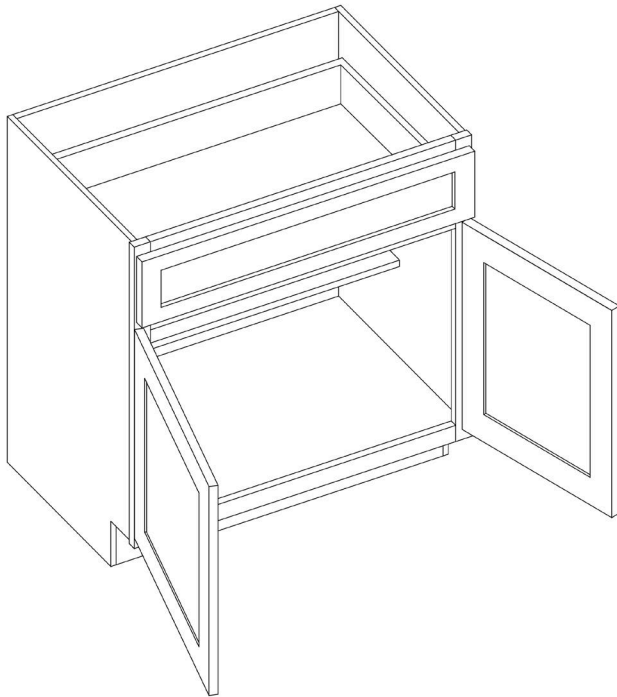

PRODUCT SPECS VANITY CABINETS

single drawer measurements for pages 36, 62 and 92.

Note: Sink Base & Vanity

Item Code	Outer Dimensions			Shaker	Brooklyn	Drawer Opening		Door Opening		False Drawer Front Door Size		Door Size		Essential White	Essential Gray
	W	H	D	Premier		W	H	W	H	W	H	W	H	Builder	
B27	27"	34.5"	24"	✓	✓	24"	5.75"	24"	19.75"	26.5"	6.75"	13.19"	21.5"	-	-
B30	30"	34.5"	24"	✓	✓	27"	5.75"	27"	19.75"	29.5"	6.75"	14.69"	21.5"	-	-
B33	33"	34.5"	24"	✓	✓	30"	5.75"	30"	19.75"	32.5"	6.75"	16.19"	21.5"	-	-
B36	36"	34.5"	24"	✓	✓	33"	5.75"	33"	19.75"	35.5"	6.75"	17.69"	21.5"	-	-
SB30	30"	34.5"	24"	✓	✓	27"	5.75"	27"	19.75"	29.5"	6.75"	14.69"	21.5"	-	-
SB33	33"	34.5"	24"	✓	✓	30"	5.75"	30"	19.75"	32.5"	6.75"	16.19"	21.5"	-	-
SB36	36"	34.5"	24"	✓	✓	33"	5.75"	33"	19.75"	35.5"	6.75"	17.69"	21.5"	-	-
V27	27"	34.5"	21"	✓	✓	24"	5.75"	24"	19.75"	26.5"	6.75"	13.19"	21.5"	-	-
V30	30"	34.5"	21"	✓	✓	27"	5.75"	27"	19.75"	29.5"	6.75"	14.69"	21.5"	-	-
V33	33"	34.5"	21"	✓	✓	30"	5.75"	30"	19.75"	32.5"	6.75"	16.19"	21.5"	-	-
V36	36"	34.5"	21"	✓	✓	33"	5.75"	33"	19.75"	35.5"	6.75"	17.69"	21.5"	-	-