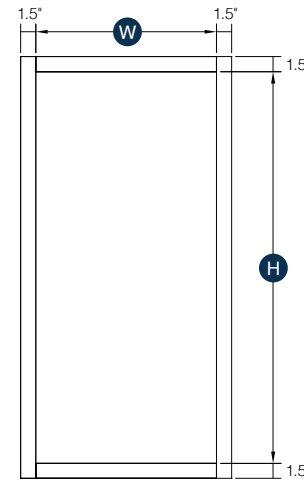

PRODUCT SPECS WALL CABINETS

30" - 36" High Single Door Wall Cabinet Cabinet

Item Code	Outer Dimensions			Opening Size		Oslo	Shaker	Brooklyn	Door Size		Essential White	Essential Gray	Door Size	
	W	H	D	W	H	Premier			W	H	Builder		W	H
W930	9"	30"	12"	6"	27"	✓	✓	✓	8.5"	28.75"	✓	✓	7"	28"
W1230	12"	30"	12"	9"	27"	✓	✓	✓	11.5"	28.75"	✓	✓	10"	28"
W1530	15"	30"	12"	12"	27"	✓	✓	✓	14.5"	28.75"	✓	✓	13"	28"
W1830	18"	30"	12"	15"	27"	✓	✓	✓	17.5"	28.75"	✓	✓	16"	28"
W2130	21"	30"	12"	18"	27"	✓	✓	✓	20.5"	28.75"	✓	✓	19"	28"
W936	9"	36"	12"	6"	33"	✓	✓	✓	8.5"	34.75"	✓	✓	7"	34"
W1236	12"	36"	12"	9"	33"	✓	✓	✓	11.5"	34.75"	✓	✓	10"	34"
W1536	15"	36"	12"	12"	33"	✓	✓	✓	14.5"	34.75"	✓	✓	13"	34"
W1836	18"	36"	12"	15"	33"	✓	✓	✓	17.5"	34.75"	✓	✓	16"	34"
W2136	21"	36"	12"	18"	33"	✓	✓	✓	20.5"	34.75"	✓	✓	19"	34"