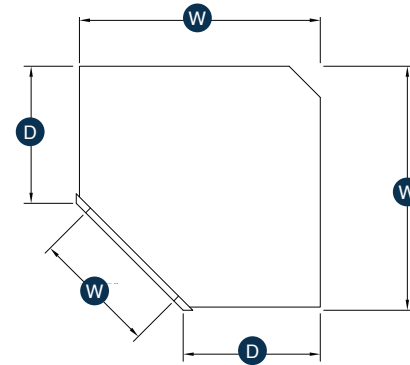

PRODUCT SPECS WALL CABINETS

15" Corner Wall Stacking Cabinet with Glass

Item Code	Outer Dimensions			Opening Size		Oslo	Shaker	Brooklyn	Door Size (x2)		Essential White	Essential Gray	
	W	H	D	W	H				W	H			Builder
CWS2415	24"	15"	12"	13.5"	12"	-	✓	✓	14.5"	13.75"	-	-	
CWS2715*	27"	15"	15"	13.5"	12"	-	✓	✓	14.5"	13.75"	-	-	

Door comes pre-routed with glass insert and finished interior

*Discontinued - limited inventory available.