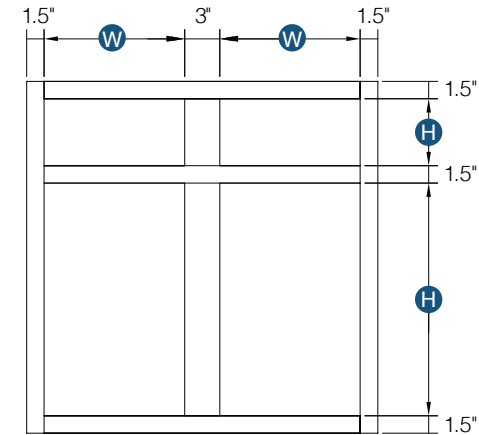

Item Code	Outer Dimensions			Drawer Opening (x2)		Door Opening (x2)		Oslo Premier	Drawer Front Size (x2)		Door Size (x2)	
	W	H	D	W	H	W	H		W	H	W	H
B39	39"	34.5"	24"	36"	5.25"	36"	20.25"	✓	19.04"	6.7"	19.04"	22.25"
B42	42"	34.5"	24"	18"	5.25"	18"	20.25"	✓	20.50"	6.7"	20.50"	22.25"