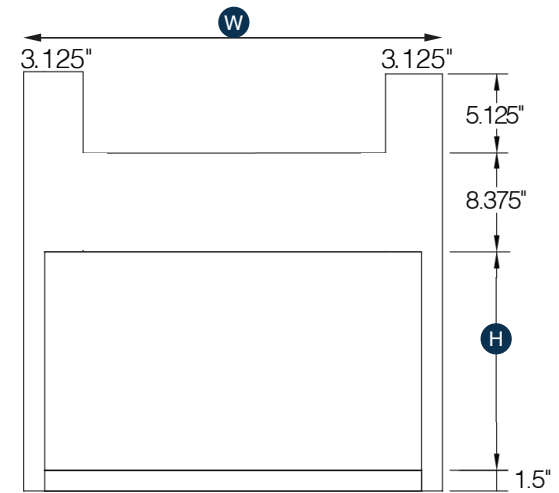

Top frame can be trimmed to accommodate different size sinks.

Item Code	Outer Dimensions			Oslo Premier	Door Opening (x2)		Door Size (x2)	
	W	H	D		W	H	W	H
FSB36	36"	34.5"	24"	✓	33"	15"	17.7"	17"