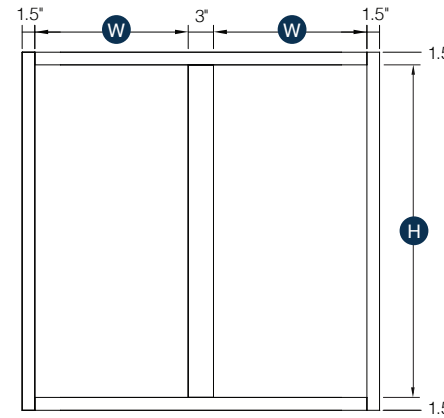

PRODUCT SPECS WALL CABINETS

30" - 36" High Double Door Wall Cabinet with Center Stile

Item Code	Outer Dimensions			Opening Size		Oslo	Shaker	Brooklyn	Door Size (x2)		Essential White	Essential Gray	Door Size (x2)	
	W	H	D	W	H	Premier			W	H	Builder		W	H
W4230	42"	30"	12"	18"	27"	✓	✓	✓	20.5"	28.75"	✓	✓	19.95"	28"
W4530	45"	30"	12"	19.5"	27"	-	-	-	-	-	✓	-	20.5"	28"
W4236	42"	36"	12"	18"	33"	✓	✓	✓	20.5"	34.75"	✓	✓	19.95"	34"
W4536	45"	36"	12"	19.5"	33"	-	-	-	-	-	✓	-	20.5"	34"