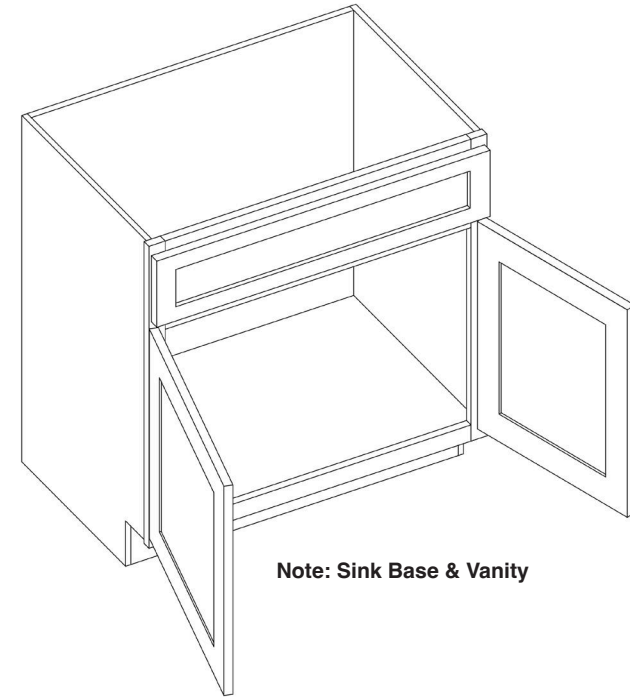

# PRODUCT SPECS VANITY CABINETS

single drawer measurements for pages 36, 62 and 92.

Note: Sink Base & Vanity

Item Code	Outer Dimensions			Shaker	Brooklyn	Drawer Opening		Door Opening		False Drawer Front Door Size		Door Size		Essential White	Essential Gray
	W	H	D	Premier		W	H	W	H	W	H	W	H	Builder	
B27	27"	34.5"	24"	✓	✓	24"	5.75"	24"	19.75"	26.5"	6.75"	13.19"	21.5"	-	-
B30	30"	34.5"	24"	✓	✓	27"	5.75"	27"	19.75"	29.5"	6.75"	14.69"	21.5"	-	-
B33	33"	34.5"	24"	✓	✓	30"	5.75"	30"	19.75"	32.5"	6.75"	16.19"	21.5"	-	-
B36	36"	34.5"	24"	✓	✓	33"	5.75"	33"	19.75"	35.5"	6.75"	17.69"	21.5"	-	-
SB30	30"	34.5"	24"	✓	✓	27"	5.75"	27"	19.75"	29.5"	6.75"	14.69"	21.5"	-	-
SB33	33"	34.5"	24"	✓	✓	30"	5.75"	30"	19.75"	32.5"	6.75"	16.19"	21.5"	-	-
SB36	36"	34.5"	24"	✓	✓	33"	5.75"	33"	19.75"	35.5"	6.75"	17.69"	21.5"	-	-
V27	27"	34.5"	21"	✓	✓	24"	5.75"	24"	19.75"	26.5"	6.75"	13.19"	21.5"	-	-
V30	30"	34.5"	21"	✓	✓	27"	5.75"	27"	19.75"	29.5"	6.75"	14.69"	21.5"	-	-
V33	33"	34.5"	21"	✓	✓	30"	5.75"	30"	19.75"	32.5"	6.75"	16.19"	21.5"	-	-
V36	36"	34.5"	21"	✓	✓	33"	5.75"	33"	19.75"	35.5"	6.75"	17.69"	21.5"	-	-