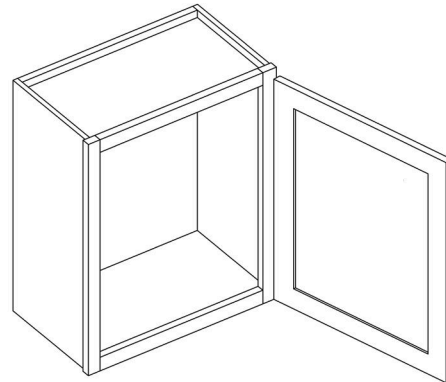

Item Code	Outer Dimensions			Opening Size		Oslo	Door Size	
	W	H	D	W	H	Premier	W	H
W1215	12"	15"	12"	9"	12"	✓	11.5"	13.75"
W1515	15"	15"	12"	12"	12"	✓	14.5"	13.75"
W1815	18"	15"	12"	15"	12"	✓	17.5"	13.75"
W2115	21"	15"	12"	18"	12"	✓	20.5"	13.75"