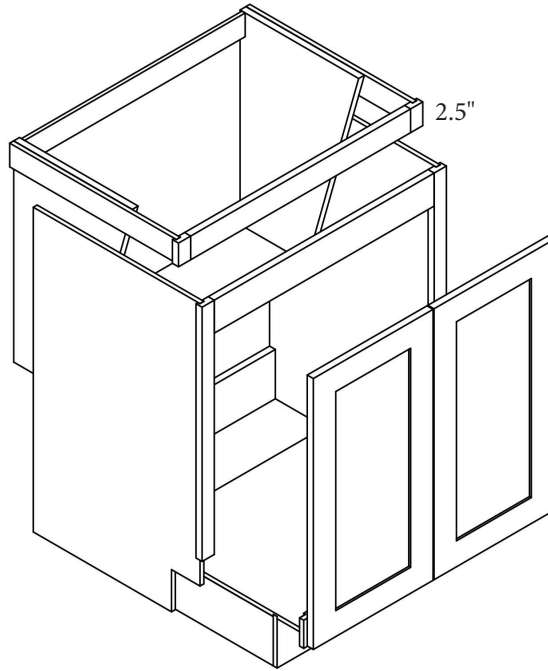

ADA COMPATIBLE PRODUCT SPECS BASE CABINETS

Sink Base Cabinet

Item Code	Outer Dimensions			Oslo	Shaker	Brooklyn	Essential White	Essential Gray
	W	H	D	Premier			Builder	
SB30-ACC	30"	32.5"	24"	-	✓	-	✓	-
SB36-ACC	36"	32.5"	24"	-	✓	-	✓	-

Item Code	Door Opening		Door Size		Door Opening		Door Size	
	W	H	W	H	W	H	W	H
SB30-ACC	27"	19.50"	17.69"	24.31"	27"	19.50"	16.94"	23.56"
SB36-ACC	33"	19.50"	17.69"	24.31"	33"	19.50"	16.94"	23.56"

Only available in Shaker White & Essential White
Removable, non-operating door front.