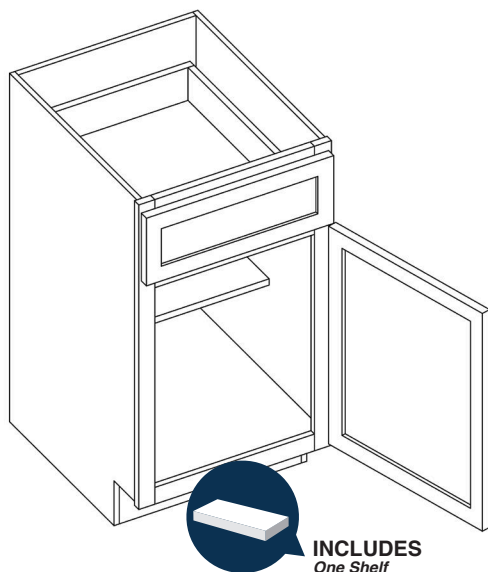

PRODUCT SPECS VANITY CABINETS

Single Door Vanity Base

Item Code	Outer Dimensions			Shaker	Brooklyn	Essential White	Essential Gray
	W	H	D	Premier		Builder	
VB12	12"	34.5"	21"	✓	✓	-	-
VB15	15"	34.5"	21"	✓	✓	✓	✓
VB18	18"	34.5"	21"	✓	✓	✓	✓

Item Code	Drawer Opening		Door Opening	
	W	H	W	H
VB12	9"	5.75"	9"	19.75"
VB15	12"	5.75"	12"	19.75"
VB18	15"	5.75"	15"	19.75"

Item Code	Premier				Oslo				Builder			
	Drawer Size		Door Size		Drawer Size		Door Size		Drawer Size		Door Size	
	W	H	W	H	W	H	W	H	W	H	W	H
VB12	11.5"	6.7"	11.5"	21.5"	11.5"	6.7"	11.5"	22.3"	-	-	-	-
VB15	14.5"	6.7"	14.5"	21.5"	14.5"	6.7"	14.5"	22.3"	13"	6.7"	13"	20.75"
VB18	17.5"	6.7"	17.5"	21.5"	17.5"	6.7"	17.5"	22.3"	16"	6.7"	16"	20.75"