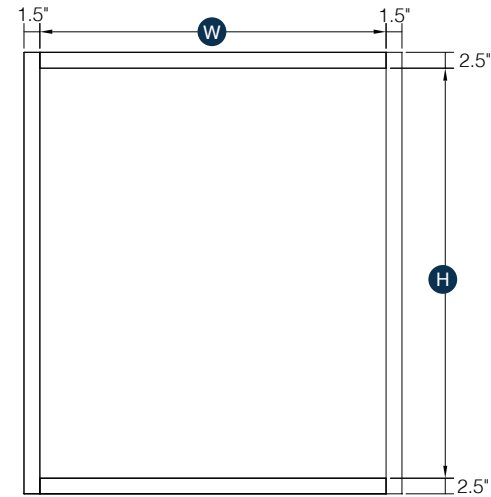

ADA COMPATIBLE PRODUCT SPECS BASE CABINETS

Sink Base Cabinet

Item Code	Outer Dimensions			Oslo	Shaker	Brooklyn	Essential White	Essential Gray
	W	H	D	Premier			Builder	
SB30-ACC	30"	32.5"	24"	-	✓	-	✓	-
SB36-ACC	36"	32.5"	24"	-	✓	-	✓	-

Item Code	Door Opening		Door Size		Door Opening		Door Size	
	W	H	W	H	W	H	W	H
SB30-ACC	27"	19.50"	17.69"	24.31"	27"	19.50"	16.94"	23.56"
SB36-ACC	33"	19.50"	17.69"	24.31"	33"	19.50"	16.94"	23.56"

Only available in Shaker White & Essential White
Removable, non-operating door front.