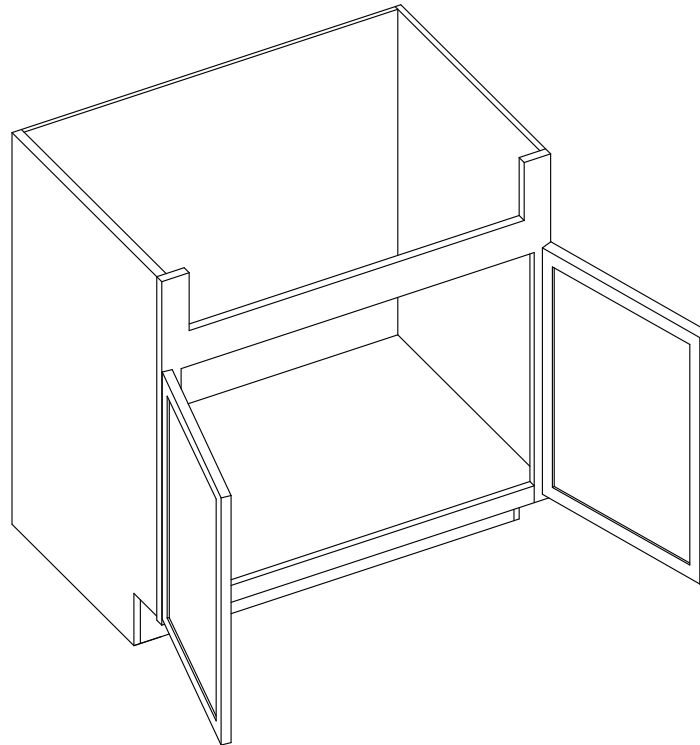

Top frame can be trimmed to accommodate different size sinks.

Item Code	Outer Dimensions			Oslo Premier	Door Opening (x2)		Door Size (x2)	
	W	H	D		W	H	W	H
FSB36	36"	34.5"	24"	✓	33"	15"	17.7"	17"