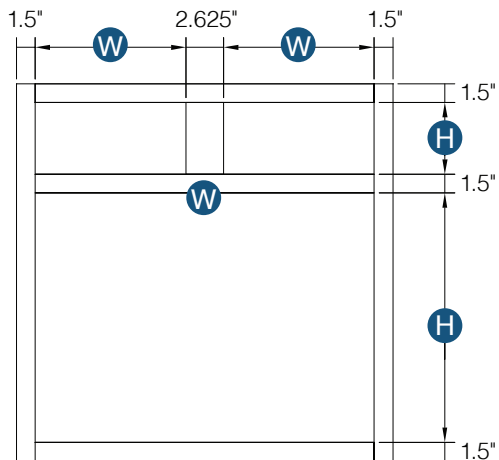

PRODUCT SPECS BASE CABINETS

Sink Base Cabinet

Part of a rolling change see page 108 for single drawer measurements.

Item Code	Outer Dimensions			Shaker	Brooklyn	Essential White	Essential Gray
	W	H	D	Premier		Builder	
SB30	30"	34.5"	24"	✓	✓	✓	✓
SB33	33"	34.5"	24"	✓	✓	✓	✓
SB36	36"	34.5"	24"	✓	✓	✓	✓

Item Code	False Drawer Opening (x2)		Door Opening	
	W	H	W	H
SB30	12.1875"	5.75"	27"	19.75"
SB33	13.6875"	5.75"	30"	19.75"
SB36	15.1875"	5.75"	33"	19.75"

Item Code	Premier			
	Top Drawer Front Size (x2)		Door Size (x2)	
	W	H	W	H
SB30	14.6875"	6.75"	14.6875"	21.5"
SB33	16.1875"	6.75"	16.1875"	21.5"
SB36	17.6875"	6.75"	17.6875"	21.5"

Item Code	Builder			
	False Drawer Front Size (x2)		Door Size (x2)	
	W	H	W	H
SB30	14"	6.7"	14"	20.7"
SB33	15.5"	6.7"	15.5"	20.7"
SB36	16.9"	6.7"	16.9"	20.7"

Builder has slab front drawer