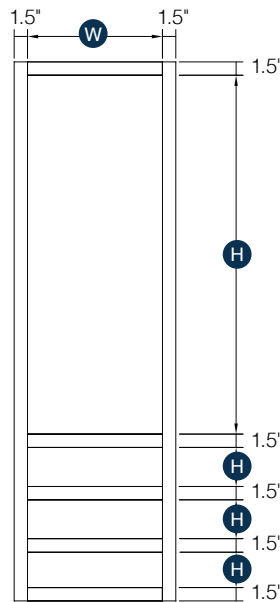

Item Code	Outer Dimensions			Opening Size		Oslo	Door Size	
	W	H	D	W	H	Premier	W	H
DWR1548	15"	48"	15"	12"	28"	✓	14.5"	28.75"
DWR1554	15"	54"	15"	12"	34"	✓	14.5"	34.75"
DWR1560	15"	60"	15"	12"	40"	✓	14.5"	40.75"

Works great with a vanity

Item Code	Top/ Middle Drawer Opening (x2)		Top/ Middle Drawer Front Size (x2)	
	W	H	W	H
DWR1548	12"	4.25"	14.5"	5.75"
DWR1554	12"	4.25"	14.5"	5.75"
DWR1560	12"	4.25"	14.5"	5.75"

Item Code	Bottom Drawer Opening		Bottom Drawer Front Size	
	W	H	W	H
DWR1548	12"	6.75"	14.5"	5.8"
DWR1554	12"	6.75"	14.5"	5.8"
DWR1560	12"	6.75"	14.5"	5.8"