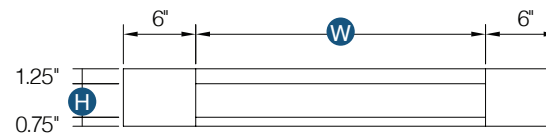

PRODUCT SPECS VANITY CABINETS

Vanity Drawer 36"

Item Code	Outer Dimensions			Opening Size		Shaker	Brooklyn	Drawer Size		Essential White	Essential Gray
	W	H	D	W	H	Premier		W	H	Builder	
KD36	36"	4.75"	21"	24"	2.75"	✓	✓	29.5"	3.5"	-	-

Sides trimmable to 30"