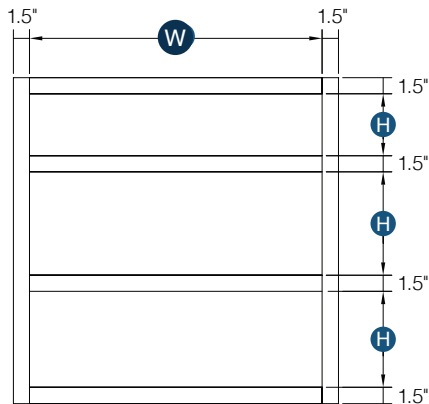

PRODUCT SPECS VANITY CABINETS

Vanity Drawer Base

Item Code	Outer Dimensions			Shaker	Brooklyn	Essential White	Essential Gray
	W	H	D	Premier		Builder	
VDB12	12"	34.5"	21"	✓	✓	✓	✓
VDB15	15"	34.5"	21"	✓	✓	✓	✓
VDB18	18"	34.5"	21"	✓	✓	✓	✓
VDB21	21"	34.5"	21"	-	-	✓	✓
VDB24	24"	34.5"	21"	✓	✓	✓	✓

Item Code	Top Opening		Top Drawer Front Size		Top Drawer Front Size	
	W	H	W	H	W	H
VDB12	9"	5.75"	11.5"	6.75"	10"	6.7"
VDB15	12"	5.75"	14.5"	6.75"	13"	6.7"
VDB18	15"	5.75"	17.5"	6.75"	16"	6.7"
VDB21	18"	5.75"	-	-	19"	6.7"
VDB24	21"	5.75"	23.5"	6.75"	22"	6.7"

Item Code	Middle Opening		Middle Drawer Front Size		Middle Drawer Front Size	
	W	H	W	H	W	H
VDB12	9"	9.5"	11.5"	10.5"	10"	10.1"
VDB15	12"	9.5"	14.5"	10.5"	13"	10.1"
VDB18	15"	9.5"	17.5"	10.5"	16"	10.1"
VDB21	18"	9.5"	-	-	19"	10.1"
VDB24	21"	9.5"	23.5"	10.5"	22"	10.1"

Item Code	Bottom Opening		Bottom Drawer Front Size		Bottom Drawer Front Size	
	W	H	W	H	W	H
VDB12	9"	8.75"	11.5"	10.5"	10"	10.1"
VDB15	12"	8.75"	14.5"	10.5"	13"	10.1"
VDB18	15"	8.75"	17.5"	10.5"	16"	10.1"
VDB21	18"	8.75"	-	-	19"	10.1"
VDB24	21"	8.75"	23.5"	10.5"	22"	10.1"

Builder has slab front drawer