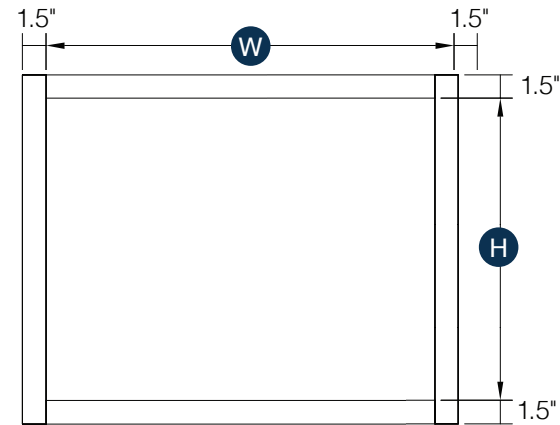

PRODUCT SPECS WALL CABINETS

24" Deep Wall (Refrigerator Cabinet)

Item Code	Outer Dimensions			Opening Size		Oslo	Shaker	Brooklyn	Door Size		Essential White	Essential Gray	Door Size	
	W	H	D	W	H	Premier			W	H	Builder		W	H
W361224*	36"	12"	24"	33"	9"	✓	✓	✓	17.7"	10.75"	-	-	-	-
W331824*	33"	18"	24"	30"	15"	✓	✓	✓	16.2"	16.75"	-	-	-	-
W361824*	36"	18"	24"	33"	15"	✓	✓	✓	17.7"	16.75"	✓	✓	16.95"	16"
W332424	33"	24"	24"	30"	21"	✓	✓	✓	16.2"	22.75"	-	-	-	-
W362424	36"	24"	24"	33"	21"	✓	✓	✓	17.7"	22.75"	✓	✓	16.95"	22"

*Does not include a shelf