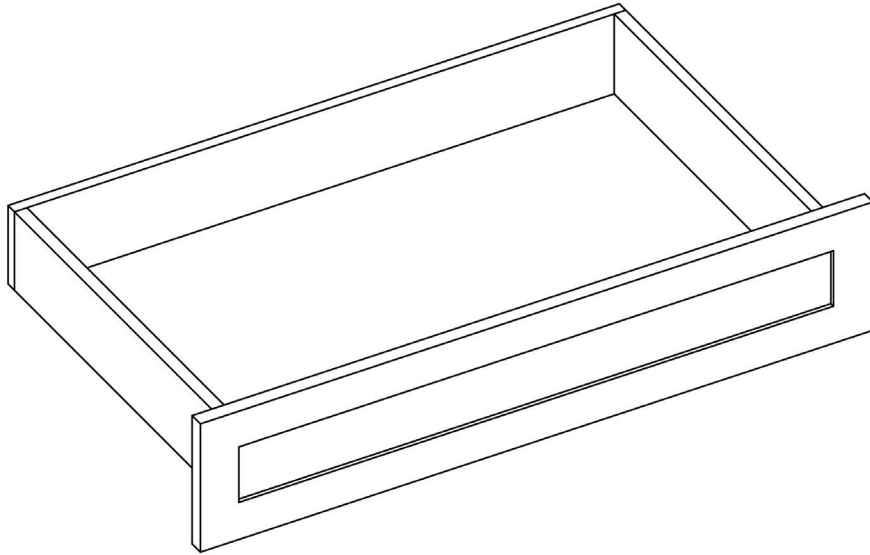

PRODUCT SPECS TALL CABINETS

Oven Cabinet Drawer

Item Code	Outer Dimensions			Drawer Size		Shaker	Brooklyn	Drawer Size		Essential White	Essential Gray	Drawer Size	
	W	H	D	W	H	Premier		W	H	Builder		W	H
OCD337	32.5"	6.75"	24"	32.5"	6.7"	✓	✓	32.5"	6.75"	✓	✓	31"	6.7"