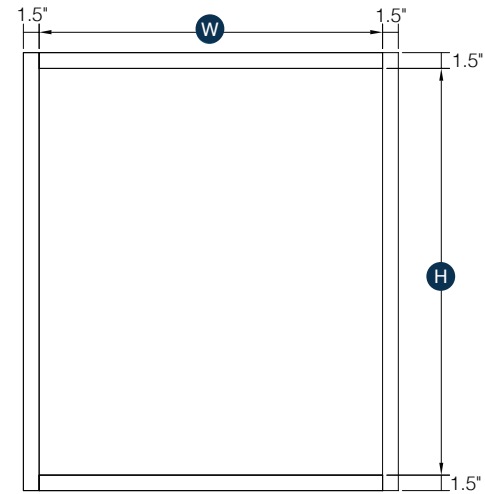

PRODUCT SPECS WALL CABINETS

42" High Double Door Wall Cabinet

Item Code	Outer Dimensions			Opening Size		Oslo	Shaker	Brooklyn	Door Size		Essential White	Essential Gray	Door Size (x2)	
	W	H	D	W	H	Premier			W	H	Builder		W	H
W2442-2	24"	42"	12"	21"	39"	✓	✓	✓	11.69"	40.75"	✓	✓	11"	40"
W2742	27"	42"	12"	24"	39"	✓	✓	✓	13.19"	40.75"	✓	✓	12.5"	40"
W3042	30"	42"	12"	27"	39"	✓	✓	✓	16.69"	40.75"	✓	✓	14"	40"
W3342	33"	42"	12"	30"	39"	✓	✓	✓	16.19"	40.75"	✓	✓	15.5"	40"
W3642	36"	42"	12"	33"	39"	✓	✓	✓	19.69"	40.75"	✓	✓	16.9"	40"
W3942	39"	42"	12"	36"	39"	✓	✓	✓	19.19"	40.75"	✓	✓	18.45"	40"