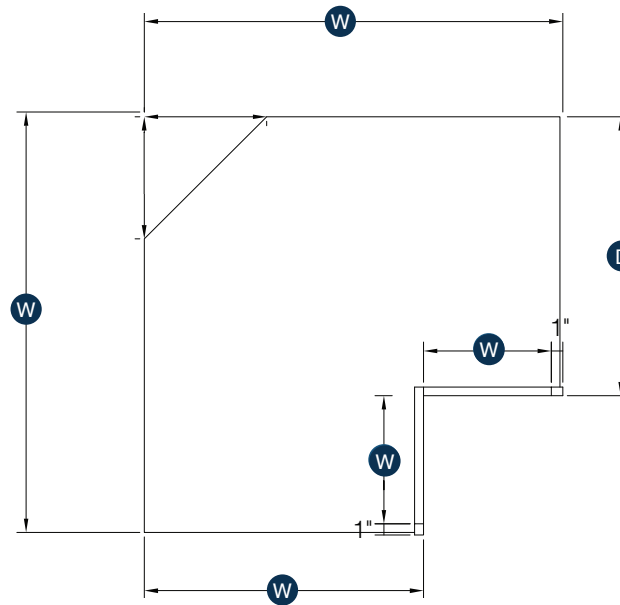

PRODUCT SPECS WALL CABINETS

30" - 42" Wall Easy Reach Cabinet

Item Code	Outer Dimensions			Opening Size		Oslo	Shaker	Brooklyn	Door Size		Essential White	Essential Gray	Door Size	
	W	H	D	W	H				W	H			W	H
WER2430	24"	30"	12"	11"	27"	✓	✓	✓	10.7"	28.8"	✓	✓	28"	10"
WER2436	24"	36"	12"	11"	33"	✓	✓	✓	10.7"	34.8"	✓	✓	34"	10"
WER2442	24"	42"	12"	11"	39"	✓	✓	✓	10.7"	40.8"	✓	✓	40"	10"

Image shown is hinge right