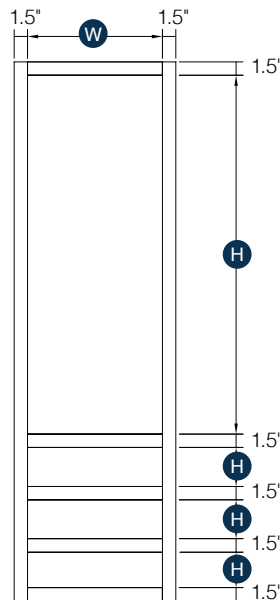

PRODUCT SPECS WALL CABINETS

Wall Tower with 3 Drawers

Item Code	Outer Dimensions			Opening Size		Shaker	Brooklyn	Door Size		Essential White	Essential Gray
	W	H	D	W	H	Premier		W	H	Builder	
DWR1548	15"	48"	15"	12"	28"	✓	✓	14.5"	28.75"	-	-
DWR1554	15"	54"	15"	12"	34"	✓	✓	14.5"	34.75"	-	-
DWR1560	15"	60"	15"	12"	40"	✓	✓	14.5"	40.75"	-	-

Works great with a vanity

Item Code	Top/ Middle Drawer Opening (x2)		Top/ Middle Drawer Front Size (x2)	
	W	H	W	H
DWR1548	12"	4.25"	14.5"	5.5"
DWR1554	12"	4.25"	14.5"	5.5"
DWR1560	12"	4.25"	14.5"	5.5"

Item Code	Bottom Drawer Opening		Bottom Drawer Front Size	
	W	H	W	H
DWR1548	12"	4"	14.5"	5.5"
DWR1554	12"	4"	14.5"	5.5"
DWR1560	12"	4"	14.5"	5.5"