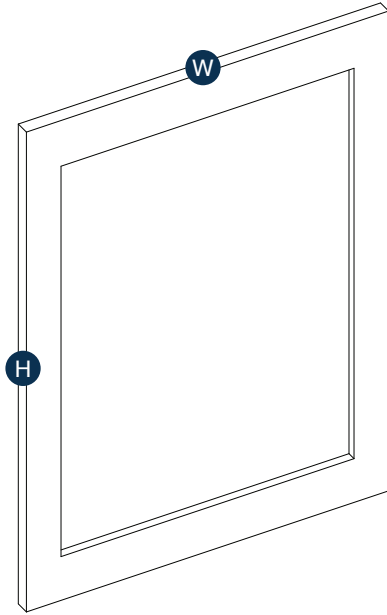

## Decorative Base/Wall Panel

Item Code	Outer Dimensions			Oslo	Shaker	Brooklyn	Essential White	Essential Gray
	W	H	D					
DWP1215	11.5"	13.75"	0.75"	✓	✓	✓	-	-
DWP1230	11.5"	28.75"	0.75"	✓	✓	✓	-	-
DWP1236	11.5"	34.75"	0.75"	✓	✓	✓	-	-
DWP1242	11.5"	40.75"	0.75"	✓	✓	✓	-	-
DWP2415	23.5"	13.75"	0.75"	-	✓	✓	-	-
DWP2430	23.5"	28.75"	0.75"	✓	✓	✓	-	-