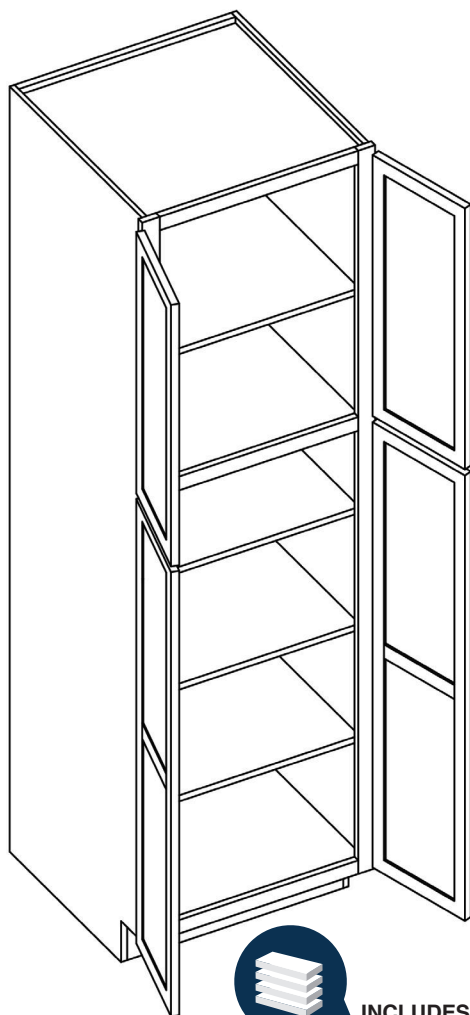

PRODUCT SPECS TALL CABINETS

Double Door Pantry

Item Code	Outer Dimensions			Shaker	Brooklyn	Essential White	Essential Gray
	W	H	D	Premier		Builder	
P2484**	24"	84"	24"	✓	✓	-	-
P2490**	24"	90"	24"	✓	✓	-	-
P2496***	24"	96"	24"	✓	✓	-	-
P3084	30"	84"	24"	✓*	-	✓	-
P3090**	30"	90"	24"	✓	✓	-	-
P3096***	30"	96"	24"	✓	✓	-	-

Item Code	Top Opening		Bottom Opening	
	W	H	W	H
P2484**	21"	27.75"	21"	47.25"
P2490**	21"	33.75"	21"	47.25"
P2496***	21"	39.75"	21"	47.25"
P3084	27"	27.75"	27"	47.25"
P3090**	27"	33.75"	27"	47.25"
P3096***	27"	39.75"	27"	47.25"

Item Code	Premier			
	Top Door Size		Bottom Door Size	
	W	H	W	H
P2484**	11.6875"	28.75"	11.6875"	49"
P2490**	11.6875"	34.75"	11.6875"	49"
P2496***	11.6875"	40.75"	11.6875"	49"
P3084	14.6875"	28.75"	14.6875"	49"
P3090**	14.6875"	34.75"	14.6875"	49"
P3096***	14.6875"	40.75"	14.6875"	49"

*Only available in Shaker White

**Includes four shelves

***Includes five shelves