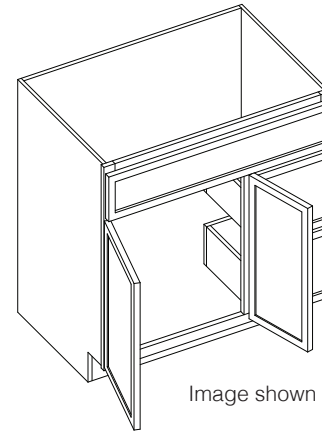

## Vanity Combo Cabinet 36"

By Kitchen Cabinet Distributors

Image shown VSB DL36

Image shown VSB DR36

Item Code	Outer Dimensions			Oslo	False Drawer Opening		Door Opening		Top Drawer Opening		Bottom Drawer Opening	
	W	H	D	Premier	W	H	W	H	W	H	W	H
VSB DR36	36"	34.5"	21"	✓	33"	5.75"	20"	19.75"	9"	9.5"	9"	8.75"
VSB DL36	36"	34.5"	21"	✓	33"	5.75"	20"	19.75"	9"	9.5"	9"	8.75"