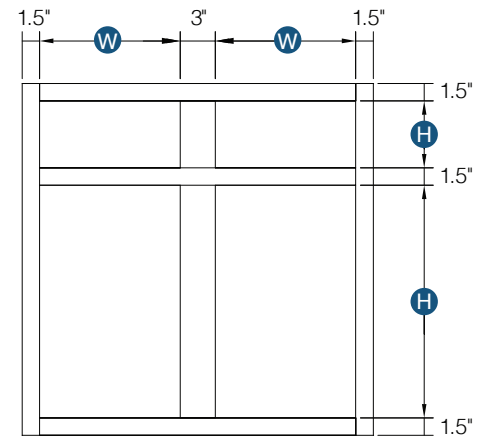

PRODUCT SPECS BASE CABINETS

Double Door Standard Base Cabinet with Center Stile

Item Code	Outer Dimensions			Drawer Opening (x2)		Door Opening (x2)		Shaker	Brooklyn	Essential White	Essential Gray
	W	H	D	W	H	W	H	Premier	Builder		
B39	39"	34.5"	24"	16.6875"	5.75"	36"	19.75"	✓	✓	✓	✓
B42	42"	34.5"	24"	18"	5.75"	18"	19.75"	✓	✓	✓	✓

Item Code	Drawer Front Size (x2)		Door Size (x2)		Drawer Front Size (x2)		Door Size (x2)	
	Premier				Builder			
	W	H	W	H	W	H	W	H
B39	19.1875"	6.75"	19.1875"	21.5"	18.45"	6.7"	18.45"	20.75"
B42	20.5"	6.75"	20.5"	21.5"	20"	6.7"	20"	20.75"

*Includes one drawer and two doors