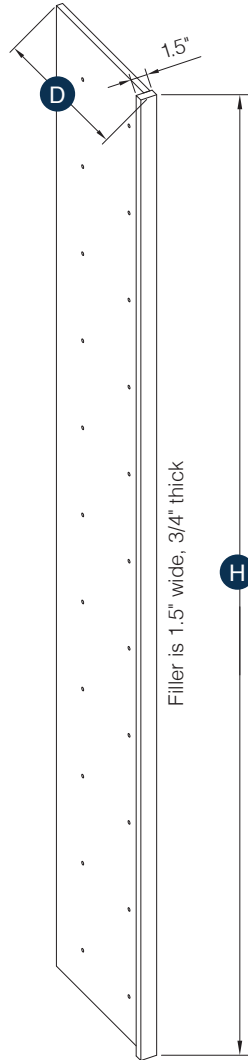

PRODUCT SPECS FILLERS & PANELS

Bookcase End

Item Code	Outer Dimensions			Oslo	Shaker	Brooklyn	Essential White	Essential Gray
	W	H	D	Premier			Builder	
BCE1596	1.5"	96"	15"	✓	✓	✓	✓	✓

0.5" panel thickness
Shelf and shelf clips sold separately