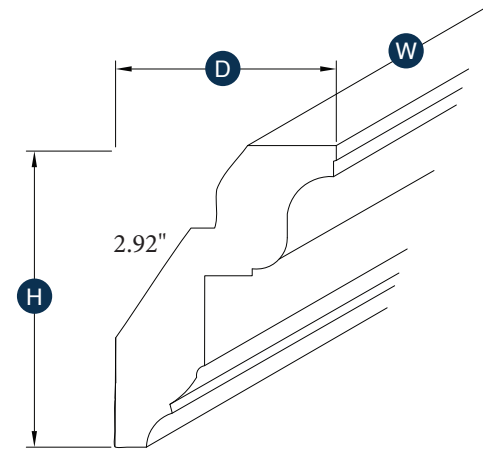

Royal Crown Molding

Item Code	Outer Dimensions			Oslo	Shaker	Brooklyn	Essential White	Essential Gray
	W	H	D	Premier			Builder	
RCM8	96"	3.25"	2.75"	-	✓	✓	✓	✓