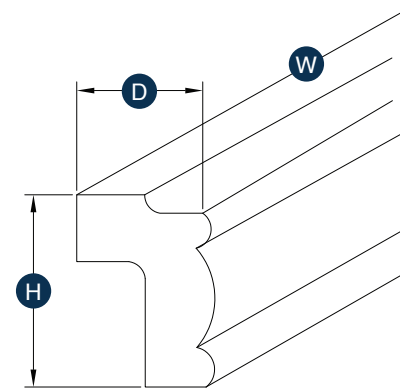

Light Rail Molding - Traditional

Item Code	Outer Dimensions			Oslo	Shaker	Brooklyn	Essential White	Essential Gray
	W	H	D	Premier			Builder	
LRM8	96"	2.25"	1.625"	-	✓	✓	✓	✓