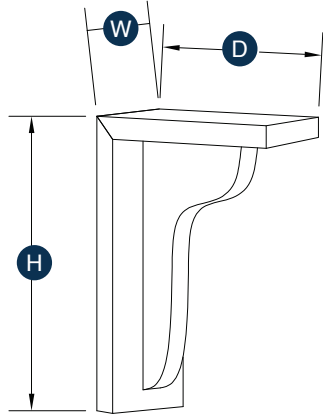

PRODUCT SPECS ACCESSORIES

Corbel - Basic Medium

Item Code	Outer Dimensions			Oslo	Shaker	Brooklyn	Essential White	Essential Gray
	W	H	D					
CORSM	3"	10.5"	7.5"	-	✓	✓	✓	✓