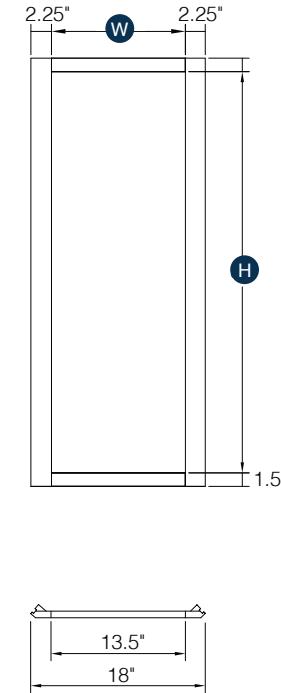

PRODUCT SPECS WALL CABINETS

42" High Corner Wall Cabinet

Item Code	Outer Dimensions			Opening Size		Oslo	Shaker	Brooklyn	Door Size		Essential White	Essential Gray	Door Size	
	W	H	D	W	H				W	H			W	H
CW2442	24"	42"	12"	13.5"	39"	✓	✓	✓	14.5"	40.75"	✓	✓	14.5"	40"
CW2742	27"	42"	15"	13.5"	39"	✓	✓	✓	14.5"	40.75"	✓	✓	14.5"	40"