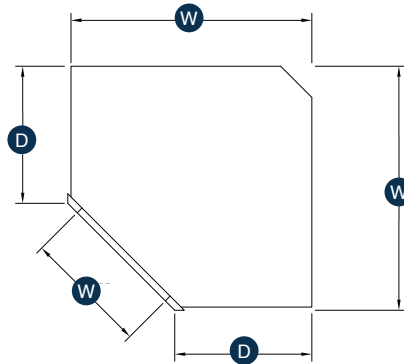

PRODUCT SPECS WALL CABINETS

30" - 36" High Corner Wall Cabinet

Item Code	Outer Dimensions			Opening Size		Oslo	Shaker	Brooklyn	Door Size		Essential White	Essential Gray	Door Size		
	W	H	D	W	H				W	H			Builder	W	H
CW2430	24"	30"	12"	13.5"	27"	✓	✓	✓	14.5"	28.75"	✓	✓	14.5"	28"	
CW2436	24"	36"	12"	13.5"	33"	✓	✓	✓	14.5"	34.75"	✓	✓	14.5"	34"	
CW2736	27"	36"	15"	13.5"	33"	✓	✓	✓	14.5"	34.75"	✓	✓	14.5"	34"