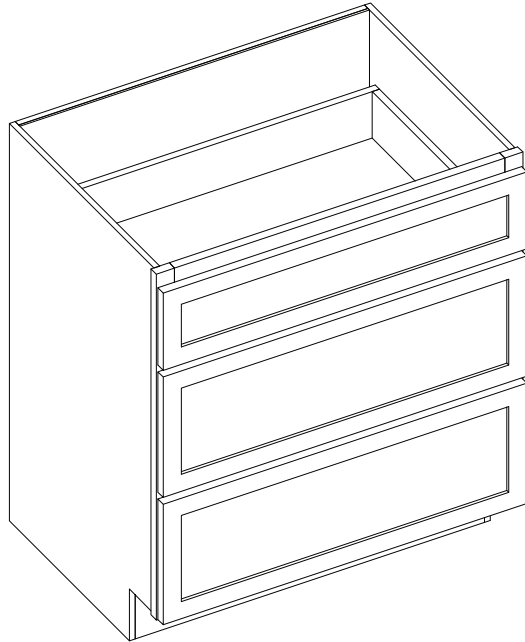

PRODUCT SPECS BASE CABINETS

12" - 24" Three Drawer Base

Item Code	Outer Dimensions			Shaker	Brooklyn	Essential White	Essential Gray
	W	H	D	Premier		Builder	
DB12-3	12"	34.5"	24"	✓	✓	✓	✓
DB15-3	15"	34.5"	24"	✓	✓	✓	✓
DB18-3	18"	34.5"	24"	✓	✓	✓	✓
DB21-3	21"	34.5"	24"	✓	✓	✓	✓
DB24-3	24"	34.5"	24"	✓	✓	✓	✓

Item Code	Top Opening		Top Drawer Front Size		Top Drawer Front Size	
	W	H	W	H	W	H
DB12-3	9"	5.75"	11.5"	6.75"	10"	6.7"
DB15-3	12"	5.75"	14.5"	6.75"	13"	6.7"
DB18-3	15"	5.75"	17.5"	6.75"	16"	6.7"
DB21-3	18"	5.75"	20.5"	6.75"	19"	6.7"
DB24-3	21"	5.75"	23.5"	6.75"	22"	6.7"

Item Code	Middle Opening		Middle Drawer Front Size		Middle Drawer Front Size	
	W	H	W	H	W	H
DB12-3	9"	9.5"	11.5"	10.5"	10"	10.1"
DB15-3	12"	9.5"	14.5"	10.5"	13"	10.1"
DB18-3	15"	9.5"	17.5"	10.5"	16"	10.1"
DB21-3	18"	9.5"	20.5"	10.5"	19"	10.1"
DB24-3	21"	9.5"	23.5"	10.5"	22"	10.1"

Item Code	Bottom Opening		Bottom Drawer Front Size		Bottom Drawer Front Size	
	W	H	W	H	W	H
DB12-3	9"	8.75"	11.5"	10.5"	10"	10.1"
DB15-3	12"	8.75"	14.5"	10.5"	13"	10.1"
DB18-3	15"	8.75"	17.5"	10.5"	16"	10.1"
DB21-3	18"	8.75"	20.5"	10.5"	19"	10.1"
DB24-3	21"	8.75"	23.5"	10.5"	22"	10.1"

Builder has slab front drawer