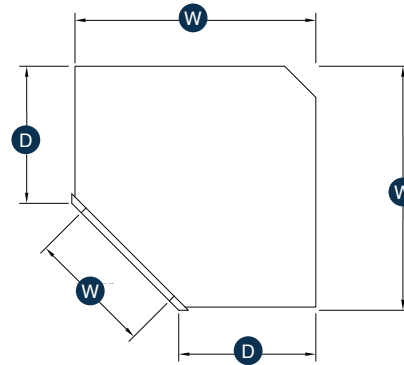

PRODUCT SPECS WALL CABINETS

42" High Corner Wall Cabinet

Item Code	Outer Dimensions			Opening Size		Oslo	Shaker	Brooklyn	Door Size		Essential White	Essential Gray	Door Size	
	W	H	D	W	H				W	H			W	H
CW2442	24"	42"	12"	13.5"	39"	✓	✓	✓	14.5"	40.75"	✓	✓	14.5"	40"
CW2742	27"	42"	15"	13.5"	39"	✓	✓	✓	14.5"	40.75"	✓	✓	14.5"	40"