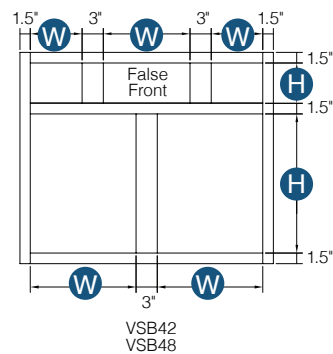

PRODUCT SPECS VANITY CABINETS

Vanity Sink Base

Item Code	Outer Dimensions			Shaker	Brooklyn	Essential White	Essential Gray
	W	H	D	Premier		Builder	
VSB36	36"	34.5"	21"	✓	✓	✓	✓
VSB39	39"	34.5"	21"	-	-	✓	-
VSB42	42"	34.5"	21"	✓	✓	✓	✓
VSB48	48"	34.5"	21"	✓	✓	✓	✓

Item Code	Drawer Opening (x2)		False Drawer Opening		Door Opening (x2)	
	W	H	W	H	W	H
VSB36	7.5"	5.75"	12.75"	5.75"	15.1875"	19.75"
VSB39	7.5"	5.75"	15"	5.75"	16.5"	19.75"
VSB42	9.25"	5.75"	14.5"	5.75"	18"	19.75"
VSB48	9.25"	5.75"	20.5"	5.75"	21"	19.75"

Item Code	Premier						Builder					
	Drawer Front Size		False Drawer Front Size		Door Size		Drawer Front Size		False Drawer Front Size		Door Size	
	W	H	W	H	W	H	W	H	W	H	W	H
VSB36	10"	6.75"	15.25"	6.75"	17.6875"	21.5"	7"	6.7"	15.19"	6.7"	16"	20.75"
VSB39	-	-	-	-	-	-	8.5"	6.7"	16"	6.7"	17.5"	20.75"
VSB42	11.75"	6.75"	17"	6.75"	20.5"	21.5"	10"	6.7"	17.12"	6.7"	19"	20.75"
VSB48	11.75"	6.75"	23"	6.75"	23.5"	21.5"	10"	6.7"	22"	6.7"	22"	20.75"

Builder has slab drawer front and soft-close not available on VSB36