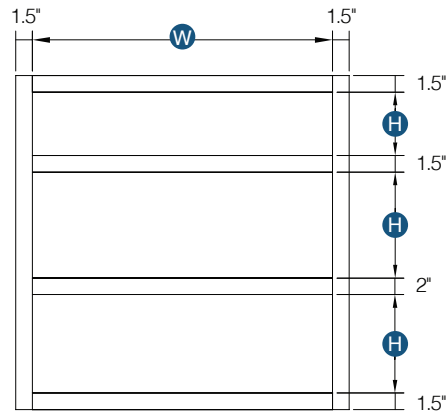

Item Code	Outer Dimensions			Oslo
	W	H	D	Premier
DB12-3	12"	34.5"	24"	✓
DB15-3	15"	34.5"	24"	✓
DB18-3	18"	34.5"	24"	✓
DB21-3	21"	34.5"	24"	✓
DB24-3	24"	34.5"	24"	✓

Item Code	Top Opening		Top Drawer Front Size	
	W	H	W	H
DB12-3	9"	5.25"	11.5"	6.7"
DB15-3	12"	5.25"	14.5"	6.7"
DB18-3	15"	5.25"	17.5"	6.7"
DB21-3	18"	5.25"	20.5"	6.7"
DB24-3	21"	5.25"	23.5"	6.7"

Item Code	Middle Opening		Middle Drawer Front Size	
	W	H	W	H
DB12-3	9"	9"	11.5"	11"
DB15-3	12"	9"	14.5"	11"
DB18-3	15"	9"	17.5"	11"
DB21-3	18"	9"	20.5"	11"
DB24-3	21"	9"	23.5"	11"

Item Code	Bottom Opening		Bottom Drawer Front Size	
	W	H	W	H
DB12-3	9"	9.25"	11.5"	11"
DB15-3	12"	9.25"	14.5"	11"
DB18-3	15"	9.25"	17.5"	11"
DB21-3	18"	9.25"	20.5"	11"
DB24-3	21"	9.25"	23.5"	11"