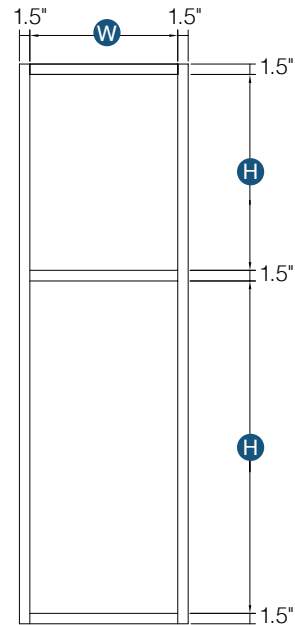

Item Code	Outer Dimensions			Shaker	Brooklyn	Essential White	Essential Gray
	W	H	D	Premier		Builder	
P1884*	18"	84"	24"	✓	✓	✓	✓
P1890*	18"	90"	24"	✓	✓	✓	✓
P1896**	18"	96"	24"	✓	✓	✓	✓

Item Code	Top Opening		Bottom Opening	
	W	H	W	H
P1884*	15"	27.75"	15"	47.25"
P1890*	15"	33.75"	15"	47.25"
P1896**	15"	39.75"	15"	47.25"

Item Code	Premier				Builder			
	Top Door Size		Bottom Door Size		Top Door Size		Bottom Door Size	
	W	H	W	H	W	H	W	H
P1884*	17.5"	28.75"	17.5"	49"	16"	28"	16"	48.9"
P1890*	17.5"	34.75"	17.5"	49"	16"	34"	16"	48.9"
P1896**	17.5"	40.75"	17.5"	49"	16"	40"	16"	48.9"

*Includes four shelves

**Includes five shelves