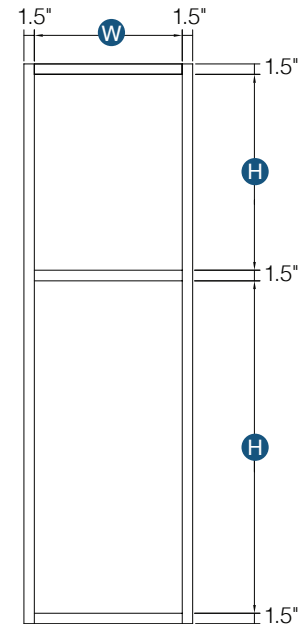

## Double Door Pantry

By Kitchen Cabinet Distributors

**INCLUDES**  
Four Shelves

Item Code	Outer Dimensions			Oslo Premier	Top Opening		Top Door Size (x2)		Bottom Opening		Bottom Door Size	
	W	H	D		W	H	W	H	W	H	W	H
P2484*	24"	84"	24"	✓	21"	47.19"	11.7"	28.78"	21"	47.2"	11.7"	49.3"
P2490*	24"	90"	24"	✓	21"	47.19"	11.7"	34.76"	21"	47.2"	11.7"	49.3"
P2496**	24"	96"	24"	✓	21"	47.19"	11.7"	40.75"	21"	47.2"	11.7"	49.3"
P3090*	30"	90"	24"	✓	27"	47.19"	14.7"	34.76"	27"	47.2"	14.7"	49.3"
P3096**	30"	96"	24"	✓	27"	47.19"	14.7"	40.75"	27"	47.2"	14.7"	49.3"