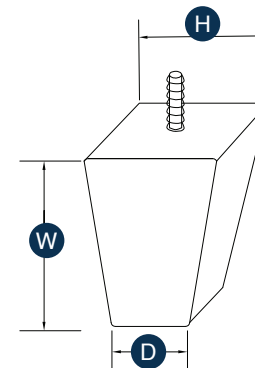

Bunfoot - Transitional

Item Code	Outer Dimensions			Oslo	Shaker	Brooklyn	Essential White	Essential Gray
	W	H	D					
TBUNFOOT2	4.5"	3.5"	2"	✓	✓	✓	✓	✓