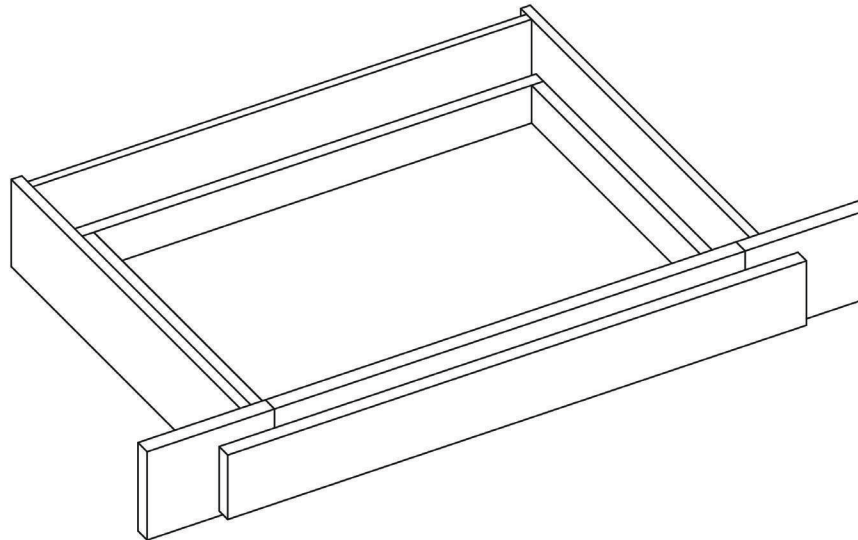

PRODUCT SPECS VANITY CABINETS

Vanity Drawer 36"

Item Code	Outer Dimensions			Opening Size		Shaker	Brooklyn	Drawer Size		Essential White	Essential Gray
	W	H	D	W	H	Premier		W	H	Builder	
KD36	36"	4.75"	21"	24"	2.75"	✓	✓	29.5"	3.5"	-	-

Sides trimmable to 30"