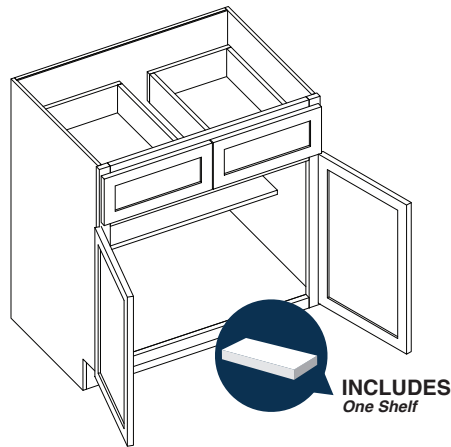

PRODUCT SPECS BASE CABINETS

Double Door Standard Base

Part of a rolling change see page 108 for single drawer measurements.

Item Code	Outer Dimensions			Drawer Opening (x2)		Door Opening		Shaker	Brooklyn	Essential White	Essential Gray
	W	H	D	W	H	W	H	Premier		Builder	
B24-2	24"	34.5"	24"	21"	5.75"	21"	19.75"	✓	✓	✓	✓
B27	27"	34.5"	24"	10.6875"	5.75"	24"	19.75"	✓	✓	✓	✓
B30	30"	34.5"	24"	12.1875"	5.75"	27"	19.75"	✓	✓	✓	✓
B33	33"	34.5"	24"	13.6875"	5.75"	30"	19.75"	✓	✓	✓	✓
B36	36"	34.5"	24"	15.1875"	5.75"	33"	19.75"	✓	✓	✓	✓