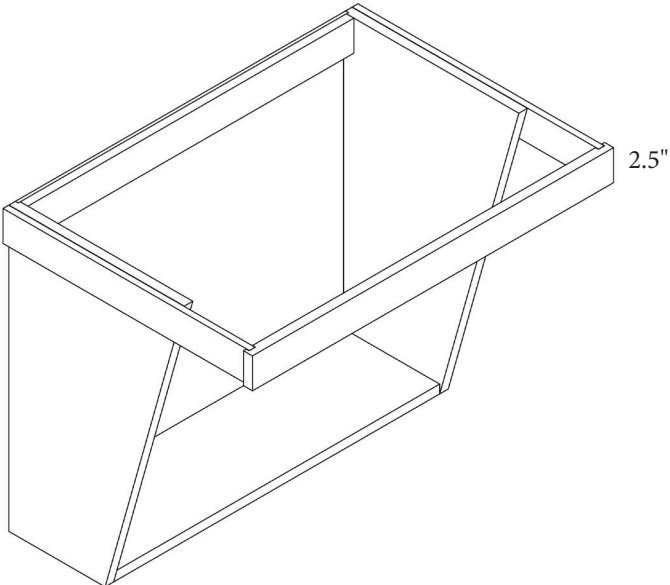

ADA COMPATIBLE PRODUCT SPECS BASE CABINETS

Hanging Vanity

Item Code	Outer Dimensions			Oslo	Shaker	Brooklyn	Essential White	Essential Gray
	W	H	D	Premier			Builder	
V30-ACC	30"	23.5"	21"	-	✓	-	✓	-
V36-ACC	36"	23.5"	21"	-	✓	-	✓	-

Only available in Shaker White & Essential White