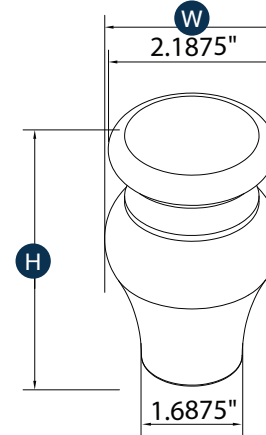

Bunfoot - Traditional

Item Code	Outer Dimensions			Oslo	Shaker	Brooklyn	Essential White	Essential Gray
	W	H	D					
TBUNFOOT	3"	4.5"	3"	-	✓	✓	✓	✓