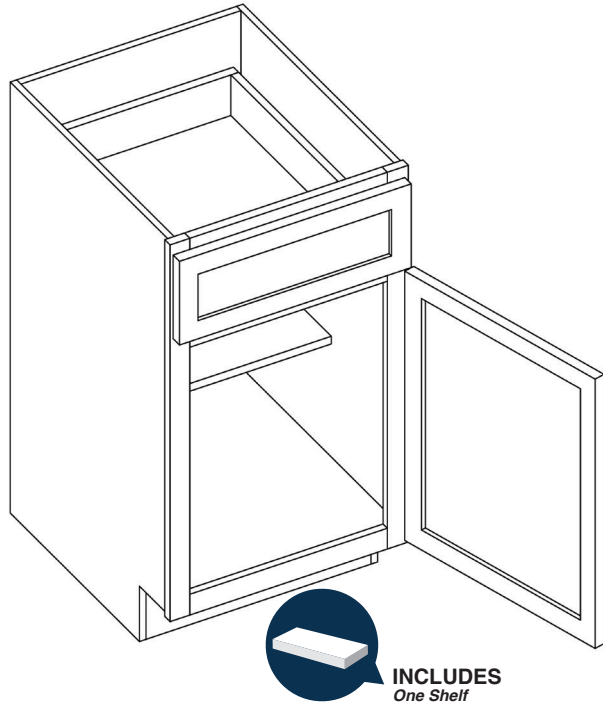

PRODUCT SPECS BASE CABINETS

Single Door Standard Base

Item Code	Outer Dimensions			Drawer Opening		Door Opening		Shaker	Brooklyn	Essential White	Essential Gray
	W	H	D	W	H	W	H	Premier			
B12	12"	34.5"	24"	9"	5.75"	9"	19.75"	✓	✓	✓	✓
B15	15"	34.5"	24"	12"	5.75"	12"	19.75"	✓	✓	✓	✓
B18	18"	34.5"	24"	15"	5.75"	15"	19.75"	✓	✓	✓	✓
B21	21"	34.5"	24"	18"	5.75"	18"	19.75"	✓	✓	✓	✓

Item Code	Drawer Front Size		Door Size		Drawer Front Size		Door Size	
	Premier				Builder			
	W	H	W	H	W	H	W	H
B12	11.5"	6.75"	11.5"	21.5"	10"	6.7"	10"	20.7"
B15	14.5"	6.75"	14.5"	21.5"	13"	6.7"	13"	20.7"
B18	17.5"	6.75"	17.5"	21.5"	16"	6.7"	16"	20.7"
B21	20.5"	6.75"	20.5"	21.5"	19"	6.7"	19"	20.7"

Builder has slab front drawer