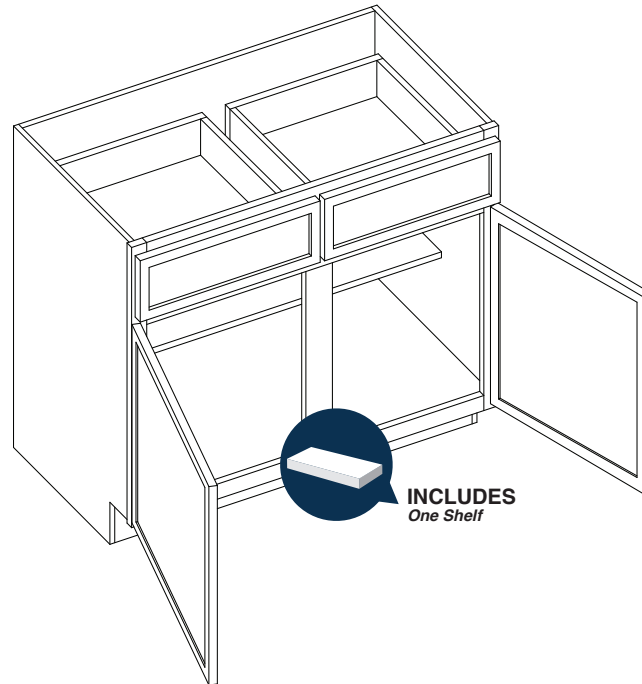

Item Code	Outer Dimensions			Drawer Opening (x2)		Door Opening (x2)		Oslo Premier	Drawer Front Size (x2)		Door Size (x2)	
	W	H	D	W	H	W	H		W	H	W	H
B39	39"	34.5"	24"	36"	5.25"	36"	20.25"	✓	19.04"	6.7"	19.04"	22.25"
B42	42"	34.5"	24"	18"	5.25"	18"	20.25"	✓	20.50"	6.7"	20.50"	22.25"