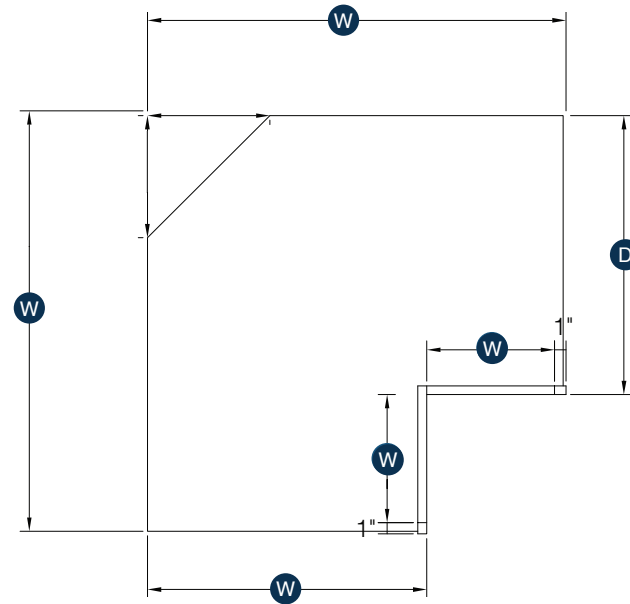

PRODUCT SPECS BASE CABINETS

Easy Reach

Item Code	Outer Dimensions			Opening Size		Shaker	Brooklyn	Door Size		Essential White	Essential Gray	Door Size	
	W	H	D	W	H	Premier		W	H	Builder		W	H
ER33	33"	34.5"	24"	8.75"	27"	✓	✓	7.75"	28.75"	-	-	-	-
ER36	36"	34.5"	24"	11.75"	27"	✓	✓	10.875"	28.75"	✓	✓	10"	28"