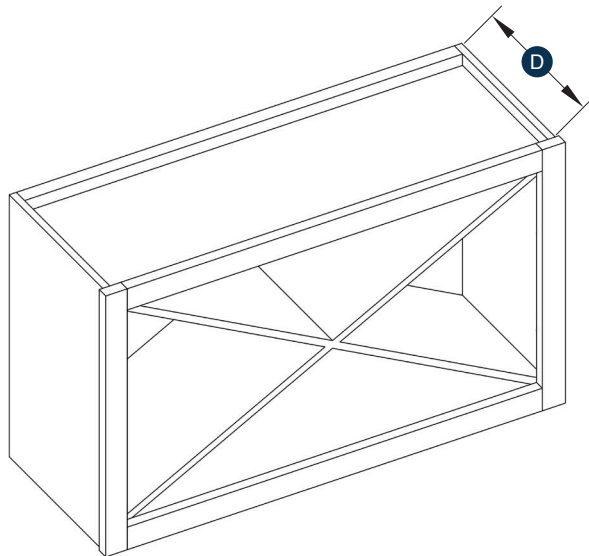

Wine Rack

Item Code	Outer Dimensions			Opening Size	
	W	H	D	W	H
WR3018	30"	18"	12"	27"	15"

Finished interior

Only available in Brooklyn Pearl, Fawn, Gray, White & Midnight* - Shaker Moss, Sand & White - Oslo Oak, White & Classic Walnut

*During this rolling change, inventory may vary. Contact Customer Care to confirm availability.

Can be installed vertically or horizontally

Wine Rack holds 30 standard wine bottles