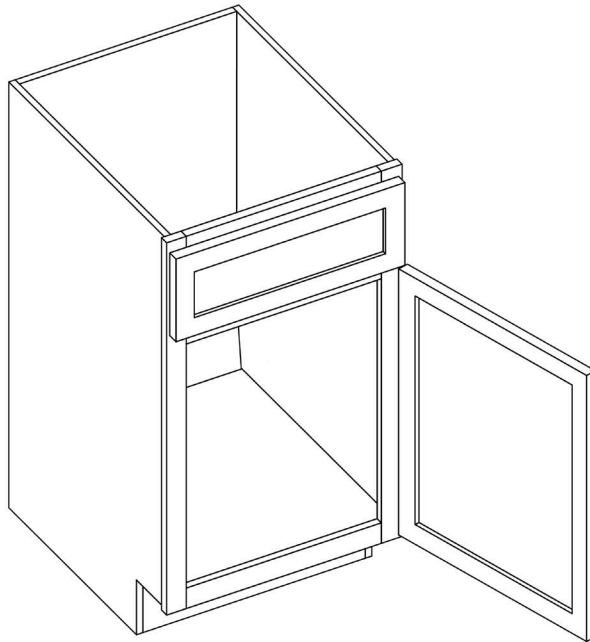

PRODUCT SPECS VANITY CABINETS

Single Door Vanity Cabinet

Item Code	Outer Dimensions			Shaker	Brooklyn	False Drawer Opening		Door Opening		False Drawer Front Door Size		Door Size		Essential White	Essential Gray
	W	H	D	Premier		W	H	W	H	W	H	W	H	Builder	
V21	21"	34.5"	21"	✓	✓	18"	5.75"	18"	19.75"	20.5"	6.75"	20.5"	21.5"	-	-