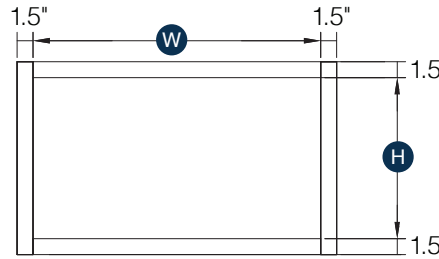

PRODUCT SPECS WALL CABINETS

Wine Rack

Item Code	Outer Dimensions			Opening Size	
	W	H	D	W	H
WR3018	30"	18"	12"	27"	15"

Finished interior

Only available in Brooklyn Midnight* & Slate - Shaker Kodiak - Essential Gray & White

*During this rolling change, inventory may vary. Contact Customer Care to confirm availability.

Can be installed vertically or horizontally

Wine Rack holds 11 standard wine bottles