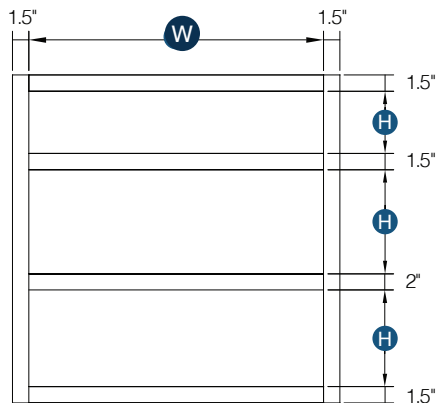

Item Code	Outer Dimensions			OSLO	Top Opening		Top Drawer Front Size	
	W	H	D	Premier	W	H	W	H
VDB12	12"	34.5"	21"	✓	9"	5.75"	11.54"	6.69"
VDB15	15"	34.5"	21"	✓	12"	5.75"	14.53"	6.69"
VDB18	18"	34.5"	21"	✓	15"	5.75"	17.52"	6.69"
VDB24	24"	34.5"	21"	✓	21"	5.75"	23.54"	6.69"

Item Code	Middle Opening		Middle Drawer Front Size	
	W	H	W	H
VDB12	9"	9"	11.5"	11"
VDB15	12"	9"	14.5"	11"
VDB18	15"	9"	17.5"	11"
VDB24	21"	9"	23.5"	11"

Item Code	Bottom Opening		Bottom Drawer Front Size	
	W	H	W	H
VDB12	9"	9.25"	11.5"	11"
VDB15	12"	9.25"	14.5"	11"
VDB18	15"	9.25"	17.5"	11"
VDB24	21"	9.25"	23.5"	11"