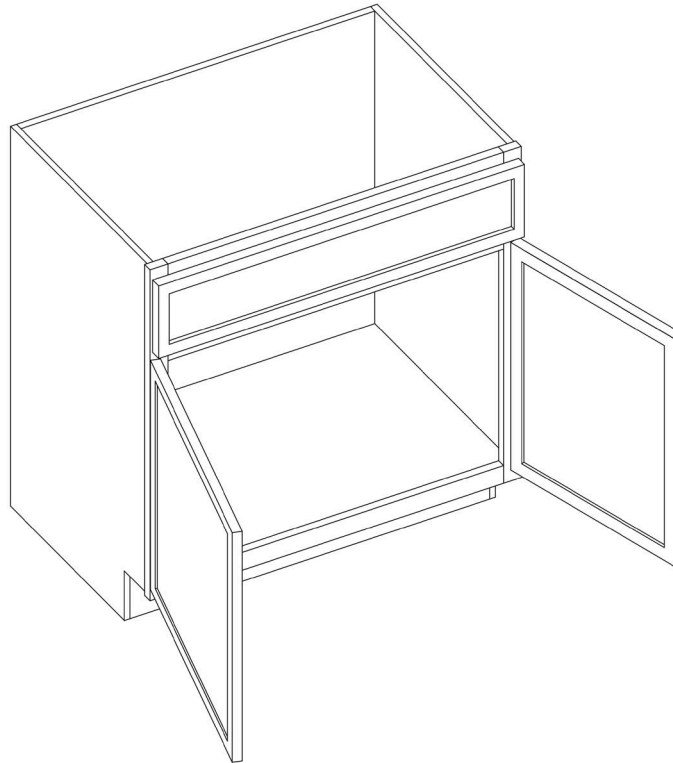

Item Code	Oslo	Outer Dimensions			False Drawer Opening		False Drawer Front Size		Door Opening (x2)		Door Size (x2)	
	Premier	W	H	D	W	H	W	H	W	H	W	H
SB30	✓	30"	34.5"	24"	27"	5.25"	29.5"	6.7"	20.25"	19.75"	14.69"	22.25"
SB33	✓	33"	34.5"	24"	30"	5.25"	32.2"	6.7"	20.25"	19.75"	16.19"	22.25"
SB36	✓	36"	34.5"	24"	33"	5.25"	35.5"	6.7"	20.25"	19.75"	17.69"	22.25"