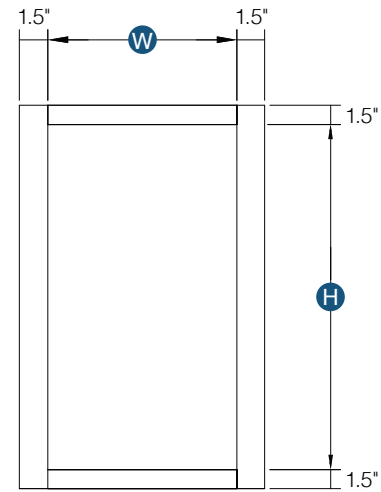

PRODUCT SPECS BASE CABINETS

Single Door Full Height Base Cabinet

Item Code	Outer Dimensions			Opening Size		Shaker	Brooklyn	Door Size		Essential White	Essential Gray
	W	H	D	W	H	Premier		W	H	Builder	
B12-FH	12"	34.5"	24"	7"	27"	✓	✓*	11.5"	28.75"	-	-
B15-FH	15"	34.5"	24"	12"	27"	✓	✓*	14.5"	28.75"	-	-
B18-FH	18"	34.5"	24"	15"	27"	✓	✓*	17.5"	28.75"	-	-
B21-FH	21"	34.5"	24"	18"	27"	✓	✓*	20.5"	28.75"	-	-

*Not available in Brooklyn Gray or Slate