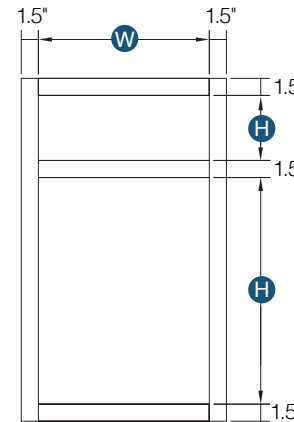

Item Code	Outer Dimensions			Oslo	Drawer Opening		Drawer Size		Door Opening		Door Size	
	W	H	D	Premier	W	H	W	H	W	H	W	H
VB12	12"	34.5"	21"	✓	9"	5.25"	11.5"	6.7"	9"	20.25"	11.5"	22.25"
VB15	15"	34.5"	21"	✓	12"	5.25"	14.5"	6.7"	12"	20.25"	14.5"	22.25"
VB18	18"	34.5"	21"	✓	15"	5.25"	17.5"	6.7"	15"	20.25"	17.5"	22.25"