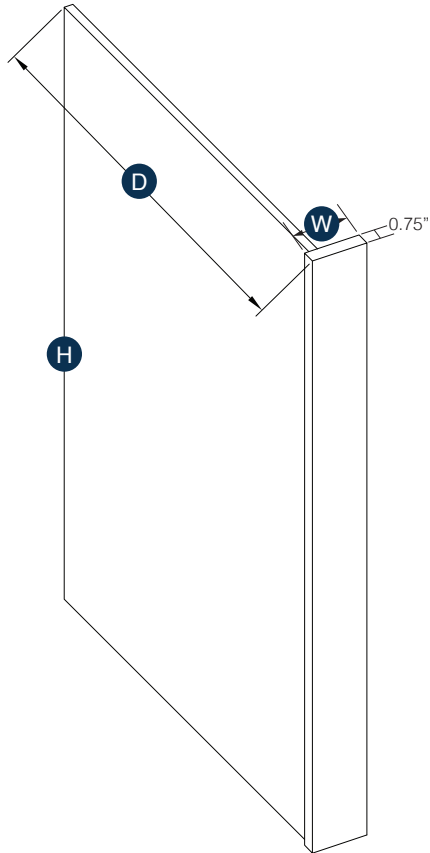

PRODUCT SPECS FILLERS & PANELS

Dishwasher End Panel

Item Code	Outer Dimensions			Oslo	Shaker	Brooklyn	Essential White	Essential Gray
	W	H	D	Premier			Builder	
DWR3	3"	34.5"	24"	✓	✓	✓	✓	✓

0.5" panel thickness
Finished one side
Natural UV back