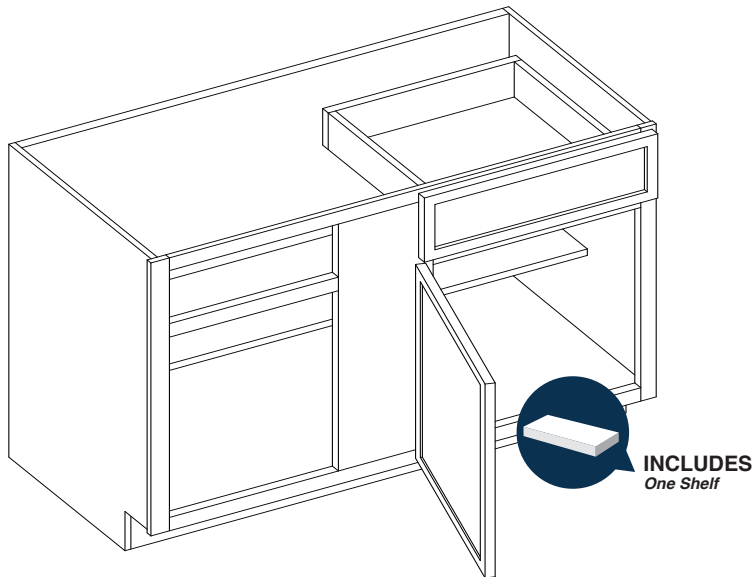

Item Code	Outer Dimensions			Oslo	Door Opening		Door Size		Drawer Opening		Drawer Front Size	
	W	H	D	Premier	W	H	W	H	W	H	W	H
BB42	36"	34.5"	24"	✓	12"	27"	14.5"	22.25"	12"	5.25"	14.5"	6.7"
BB48	48"	34.5"	24"	✓	18.70"	20.25"	20.5"	22.25"	18.70"	5.25"	20.5"	6.7"

Image shown with hinge left