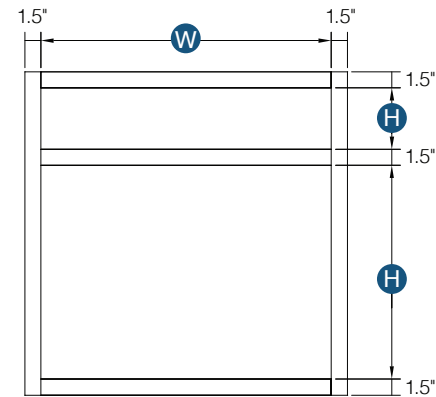

Item Code	Outer Dimensions			Drawer Opening		Door Opening (x2)		Oslo Premier	Drawer Front Size		Door Size (x2)	
	W	H	D	W	H	W	H		W	H	W	H
B24-2	24"	34.5"	24"	21"	5.25"	21"	22.25"	✓	23.54"	6.69"	11.7"	22.25"
B27	27"	34.5"	24"	24"	5.25"	24"	22.25"	✓	26.54"	6.69"	13.2"	22.25"
B30	30"	34.5"	24"	27"	5.25"	27"	22.25"	✓	29.53"	6.69"	14.7"	22.25"
B33	33"	34.5"	24"	30"	5.25"	30"	22.25"	✓	32.52"	6.69"	16.2"	22.25"
B36	36"	34.5"	24"	33"	5.25"	33"	22.25"	✓	35.51"	6.69"	17.7"	22.25"

Oslo features a single drawer on all base cabinet sizes