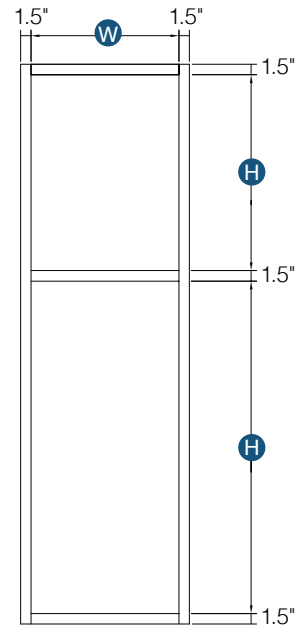

Item Code	Outer Dimensions			Oslo Premier	Top Door Opening		Top Door Size		Bottom Door Opening		Bottom Door Size	
	W	H	D		W	H	W	H	W	H	W	H
P1884*	18"	84"	24"	✓	15"	28.78"	17.5"	47.19"	15"	27.81"	17.5"	49.31"
P1890*	18"	90"	24"	✓	15"	34.76"	17.5"	47.19"	15"	33.81"	17.5"	49.31"
P1896**	18"	96"	24"	✓	15"	40.75"	17.5"	47.19"	15"	39.81"	17.5"	49.31"

*Includes four shelves

**Includes five shelves