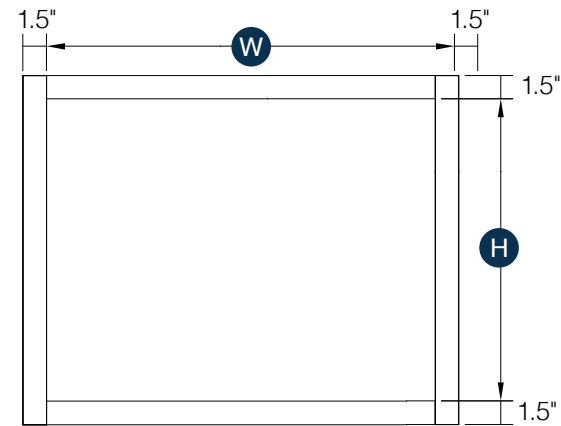

PRODUCT SPECS WALL CABINETS

Deep Double Door Wall Cabinet

Item Code	Outer Dimensions			Opening Size		Oslo	Shaker	Brooklyn	Door Size		Essential White	Essential Gray	Door Size	
	W	H	D	W	H	Premier			W	H	Builder		W	H
W303015	30"	30"	15"	27"	27"	-	-	-	-	-	✓	-	14"	28"
W363015	36"	30"	15"	33"	27"	-	-	-	-	-	✓	-	17"	28"

*Only available in Shaker White