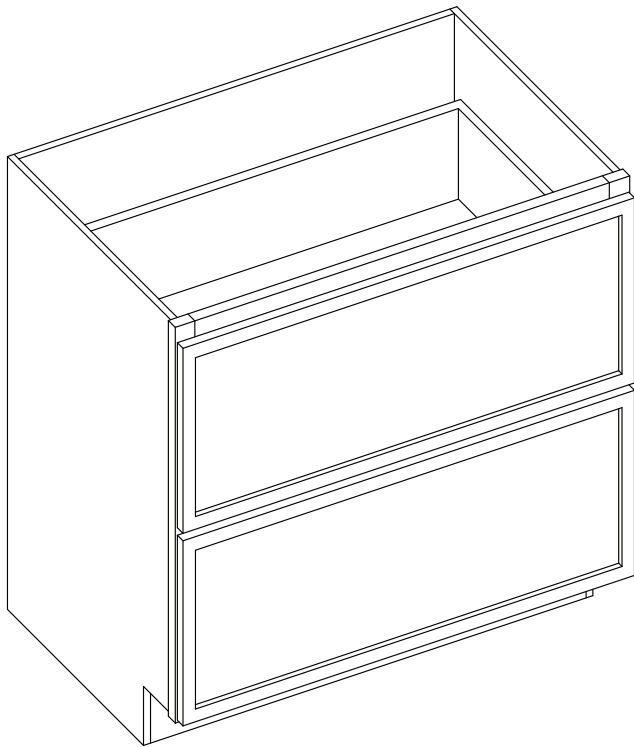

Item Code	Outer Dimensions			Oslo Premier	Top Opening		Top Drawer Front Size		Bottom Opening		Bottom Drawer Front Size	
	W	H	D		W	H	W	H	W	H	W	H
DB30-2	30"	34.5"	24"	✓	27"	12.15"	29.5"	13.63"	27"	13.35"	29.5"	13.63"
DB36-2	36"	34.5"	24"	✓	33"	12.15"	32.51"	13.63"	33"	13.35"	32.51"	13.63"