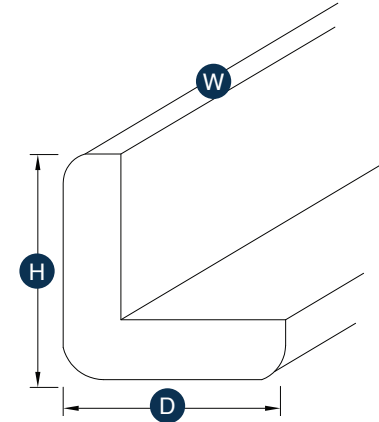

Outside Corner Molding

Item Code	Outer Dimensions			Oslo	Shaker	Brooklyn	Essential White	Essential Gray
	W	H	D	Premier			Builder	
OCM8	96"	0.75"	0.75"	✓	✓	✓	✓	✓