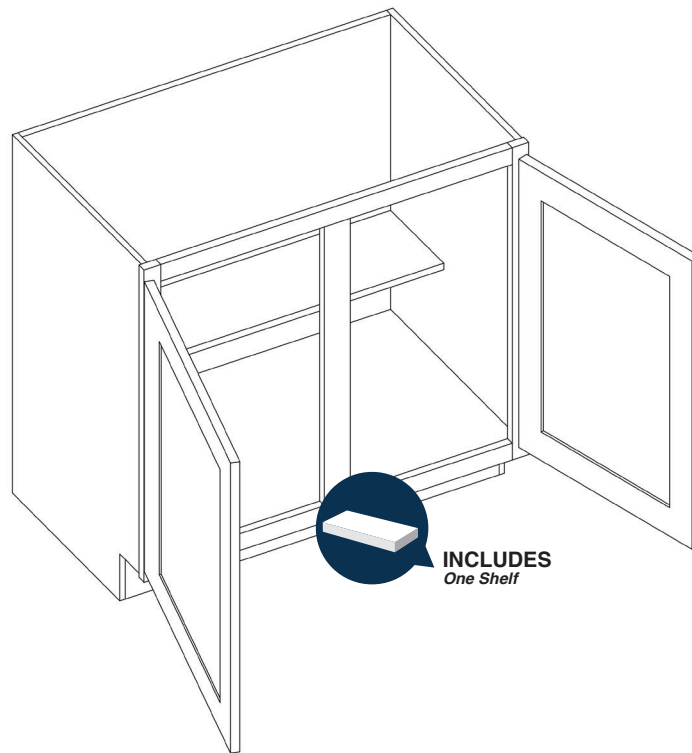

PRODUCT SPECS BASE CABINETS

Double Door Full Height Base Cabinet with Center Stile

Item Code	Outer Dimensions			Opening Size		Shaker	Brooklyn	Door Size (x2)		Essential White	Essential Gray
	W	H	D	W	H	Premier		W	H	Builder	
B39-FH**	39"	34.5"	24"	36"	27"	✓	✓*	19.19"	28.75"	-	-
B42-FH**	42"	34.5"	24"	39"	27"	✓	✓*	20.5"	28.75"	-	-

*Not available in Brooklyn Gray or Slate