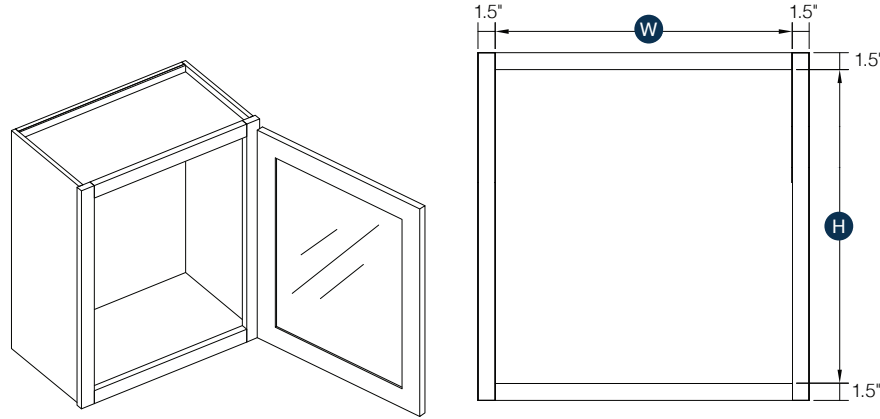

PRODUCT SPECS WALL CABINETS

15" Wall Stacking Cabinets with Glass

Item Code	Outer Dimensions			Opening Size		Oslo	Shaker	Brooklyn	Door Size		Essential White	Essential Gray
	W	H	D	W	H	Premier			W	H	Builder	
WS1215	12"	15"	12"	9"	12"	-	✓	✓	11.5"	13.75"	-	-
WS1515	15"	15"	12"	12"	12"	-	✓	✓	14.5"	13.75"	-	-
WS1815	18"	15"	12"	15"	12"	-	✓	✓	17.5"	13.75"	-	-
WS2115	21"	15"	12"	18"	12"	-	✓	✓	20.5"	13.75"	-	-

Door comes pre-routed with glass insert and finished interior