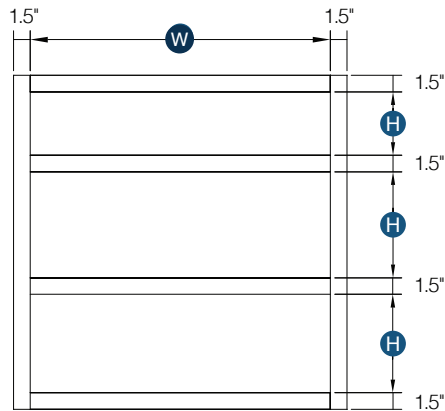

PRODUCT SPECS BASE CABINETS

12" - 24" Three Drawer Base

Item Code	Outer Dimensions			Shaker	Brooklyn	Essential White	Essential Gray
	W	H	D	Premier		Builder	
DB12-3	12"	34.5"	24"	✓	✓	✓	✓
DB15-3	15"	34.5"	24"	✓	✓	✓	✓
DB18-3	18"	34.5"	24"	✓	✓	✓	✓
DB21-3	21"	34.5"	24"	✓	✓	✓	✓
DB24-3	24"	34.5"	24"	✓	✓	✓	✓

Item Code	Top Opening		Top Drawer Front Size		Top Drawer Front Size	
	W	H	W	H	W	H
DB12-3	9"	5.75"	11.5"	6.75"	10"	6.7"
DB15-3	12"	5.75"	14.5"	6.75"	13"	6.7"
DB18-3	15"	5.75"	17.5"	6.75"	16"	6.7"
DB21-3	18"	5.75"	20.5"	6.75"	19"	6.7"
DB24-3	21"	5.75"	23.5"	6.75"	22"	6.7"

Item Code	Middle Opening		Middle Drawer Front Size		Middle Drawer Front Size	
	W	H	W	H	W	H
DB12-3	9"	9.5"	11.5"	10.5"	10"	10.1"
DB15-3	12"	9.5"	14.5"	10.5"	13"	10.1"
DB18-3	15"	9.5"	17.5"	10.5"	16"	10.1"
DB21-3	18"	9.5"	20.5"	10.5"	19"	10.1"
DB24-3	21"	9.5"	23.5"	10.5"	22"	10.1"

Item Code	Bottom Opening		Bottom Drawer Front Size		Bottom Drawer Front Size	
	W	H	W	H	W	H
DB12-3	9"	8.75"	11.5"	10.5"	10"	10.1"
DB15-3	12"	8.75"	14.5"	10.5"	13"	10.1"
DB18-3	15"	8.75"	17.5"	10.5"	16"	10.1"
DB21-3	18"	8.75"	20.5"	10.5"	19"	10.1"
DB24-3	21"	8.75"	23.5"	10.5"	22"	10.1"

Builder has slab front drawer