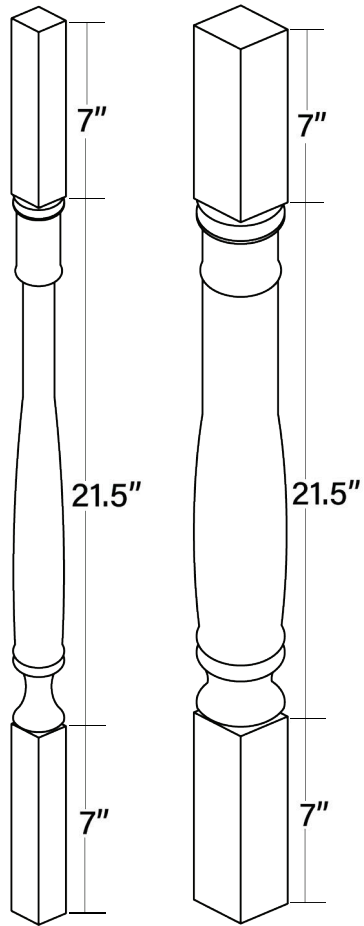

PRODUCT SPECS ACCESSORIES

Turned Post

Item Code	Outer Dimensions			Oslo	Shaker	Brooklyn	Essential White	Essential Gray
	W	H	D	Premier		Builder		
TPOSTP3	3"	35.5"	3"	-	✓	✓	✓	✓
TPOSTP5	5"	35.5"	5"	-	✓	✓	✓	✓

Top and bottom can be trimmed.