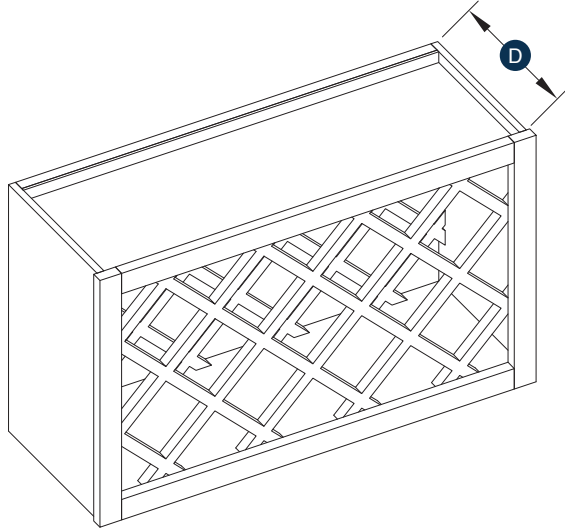

PRODUCT SPECS WALL CABINETS

Wine Rack

Item Code	Outer Dimensions			Opening Size	
	W	H	D	W	H
WR3018	30"	18"	12"	27"	15"

Finished interior

Only available in Brooklyn Midnight* & Slate - Shaker Kodiak - Essential Gray & White

*During this rolling change, inventory may vary. Contact Customer Care to confirm availability.

Can be installed vertically or horizontally

Wine Rack holds 11 standard wine bottles