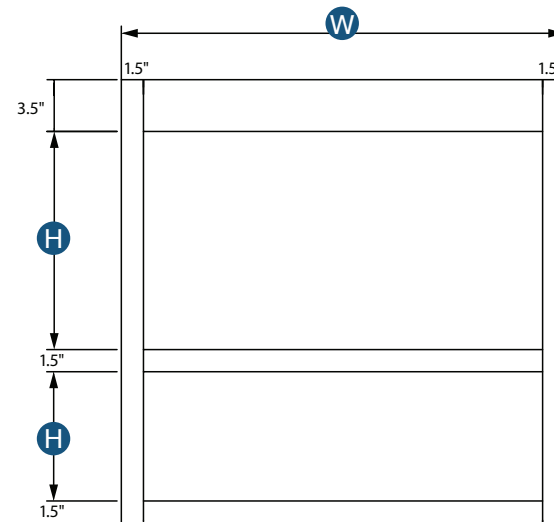

Item Code	Outer Dimensions			Oslo	Top Opening		Bottom Opening		Drawer Size	
	W	H	D		W	H	W	H	W	H
MBC24	24"	34.5"	24"	✓	21"	14.75"	21"	8.75"	23.5"	11"
MBC30	30"	34.5"	24"	✓	27"	14.75"	27"	8.75"	29.5"	11"

Finished interior