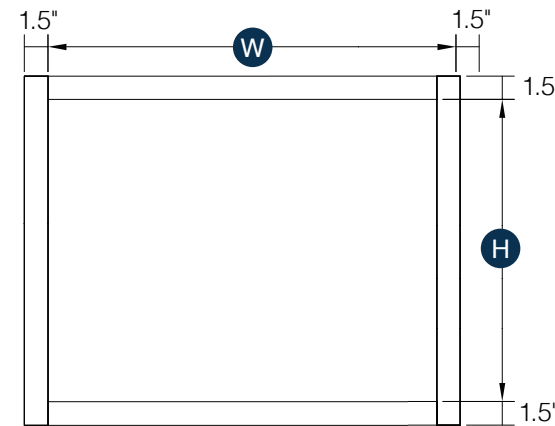

Item Code	Outer Dimensions			Opening Size		Shaker	Door Size (x2)	
	W	H	D	W	H	Premier	W	H
B24-2-FH	24"	34.5"	24"	21"	27"	✓	11.69"	29.17"
B27-FH	27"	34.5"	24"	24"	27"	✓	13.19"	29.17"
B30-FH	30"	34.5"	24"	27"	27"	✓	14.69"	29.17"
B33-FH	33"	34.5"	24"	30"	27"	✓	16.19"	29.17"
B36-FH	36"	34.5"	24"	33"	27"	✓	17.69"	29.17"
B39-FH*	39"	34.5"	24"	36"	27"	✓	19.19"	29.17"
B42-FH*	42"	34.5"	24"	39"	27"	✓	20.5"	29.17"

*Has a center stile