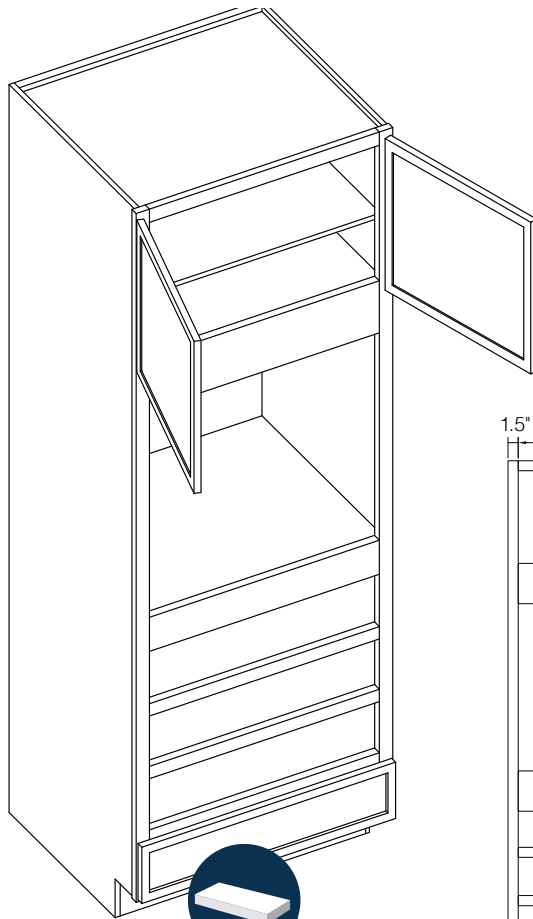

INCLUDES
One Shelf