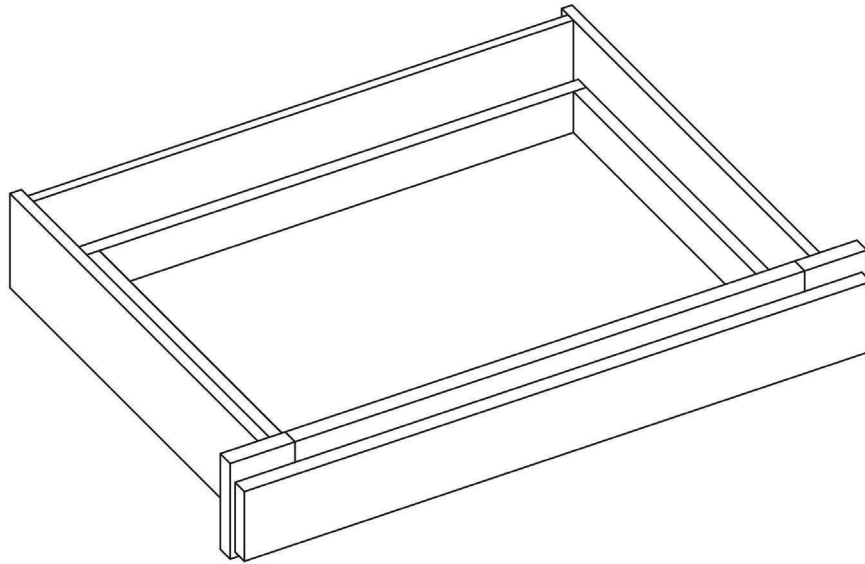

PRODUCT SPECS VANITY CABINETS

Vanity Drawer 24"

Item Code	Outer Dimensions			Opening Size		Shaker	Brooklyn	Drawer Size		Essential White	Essential Gray
	W	H	D	W	H	Premier		W	H	Builder	
KD24	24"	4.75"	21"	18"	2.75"	✓	✓	23.5"	3.5"	-	-

All drawer fronts have a slab profile