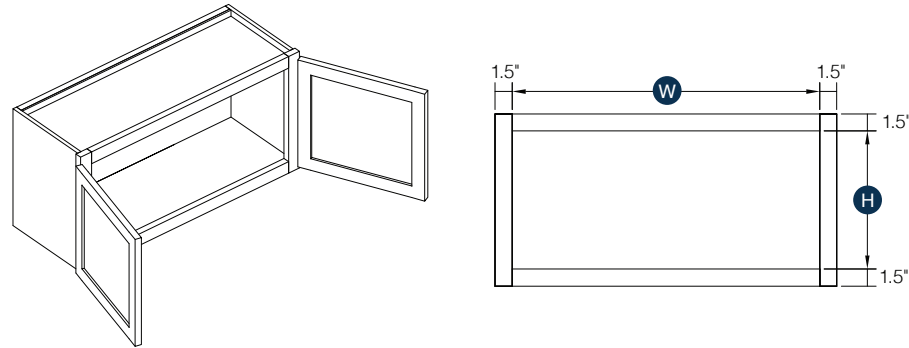

PRODUCT SPECS WALL CABINETS

12" - 21" High Double Door Wall Cabinet

Item Code	Outer Dimensions			Opening Size		Oslo	Shaker	Brooklyn	Door Size		Essential White	Essential Gray	Door Size	
	W	H	D	W	H	Premier			W	H	Builder		W	H
W3012	30"	12"	12"	27"	9"	✓	✓	✓	14.6875"	10.75"	✓	✓	14"	10"
W3312	33"	12"	12"	30"	9"	✓	✓	✓	16.1875"	10.75"	-	-	-	-
W3612	36"	12"	12"	33"	9"	✓	✓	✓	17.6875"	10.75"	✓	✓	16.9"	10"
W2415-2	24"	15"	12"	21"	12"	✓	-	-	11.6875"	13.75"	-	-	-	-
W2715-2	27"	15"	12"	24"	12"	✓	-	-	13.1875"	13.75"	-	-	-	-
W3015	30"	15"	12"	27"	12"	✓	✓	✓	14.6875"	13.75"	✓	✓	14"	13"
W3315	33"	15"	12"	30"	12"	✓	✓	✓	16.1875"	13.75"	✓	✓	15.5"	13"
W3615	36"	15"	12"	33"	12"	✓	✓	✓	17.6875"	13.75"	✓	✓	16.9"	13"
W3018	30"	18"	12"	27"	15"	✓	✓	✓	14.6875"	16.75"	✓	✓	14"	16"
W3318	33"	18"	12"	30"	15"	✓	✓	✓	16.1875"	16.75"	-	-	-	-
W3618	36"	18"	12"	33"	15"	✓	✓	✓	17.6875"	16.75"	✓	✓	16.9"	16"
W3918	39"	18"	12"	36"	15"	-	-	-	-	-	✓	✓	18.5"	16"
W3021	30"	21"	12"	27"	18"	✓	✓	✓	14.6875"	19.75"	-	-	-	-