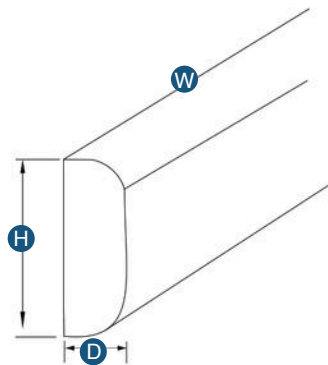

Batton Molding

Item Code	Outer Dimensions			Oslo	Shaker	Brooklyn	Essential White	Essential Gray
	W	H	D	Premier			Builder	
BAM8	96"	0.75"	0.25"	✓	✓	✓	✓	✓