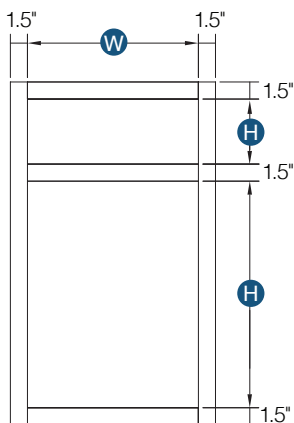

PRODUCT SPECS VANITY CABINETS

Single Door Vanity Base

Item Code	Outer Dimensions			Shaker	Brooklyn	Essential White	Essential Gray
	W	H	D	Premier		Builder	
VB12	12"	34.5"	21"	✓	✓	-	-
VB15	15"	34.5"	21"	✓	✓	✓	✓
VB18	18"	34.5"	21"	✓	✓	✓	✓

Item Code	Drawer Opening		Door Opening	
	W	H	W	H
VB12	9"	5.75"	9"	19.75"
VB15	12"	5.75"	12"	19.75"
VB18	15"	5.75"	15"	19.75"

Item Code	Premier				Oslo				Builder			
	Drawer Size		Door Size		Drawer Size		Door Size		Drawer Size		Door Size	
	W	H	W	H	W	H	W	H	W	H	W	H
VB12	11.5"	6.7"	11.5"	21.5"	11.5"	6.7"	11.5"	22.3"	-	-	-	-
VB15	14.5"	6.7"	14.5"	21.5"	14.5"	6.7"	14.5"	22.3"	13"	6.7"	13"	20.75"
VB18	17.5"	6.7"	17.5"	21.5"	17.5"	6.7"	17.5"	22.3"	16"	6.7"	16"	20.75"