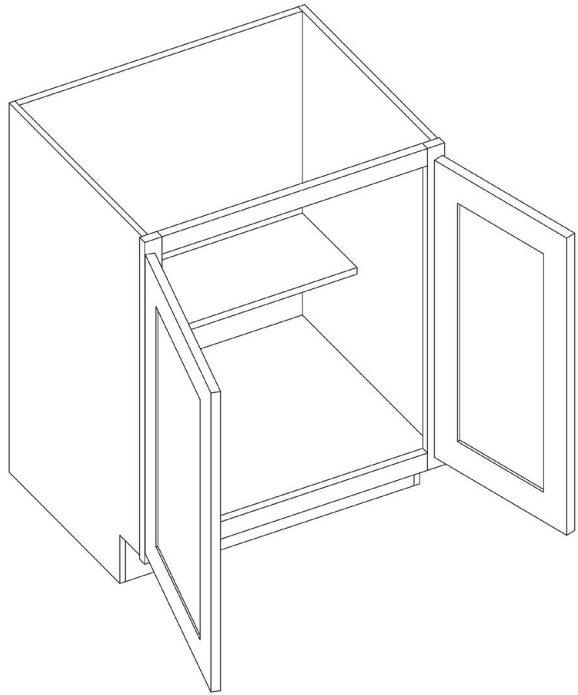

PRODUCT SPECS BASE CABINETS

Double Door Full Height Base Cabinet

Item Code	Outer Dimensions			Opening Size		Shaker	Brooklyn	Door Size (x2)		Essential White	Essential Gray
	W	H	D	W	H	Premier		W	H	Builder	
B24-2-FH	24"	34.5"	24"	21"	27"	✓	✓*	11.69"	28.75"	-	-
B27-FH	27"	34.5"	24"	24"	27"	✓	✓*	13.19"	28.75"	-	-
B30-FH	30"	34.5"	24"	27"	27"	✓	✓*	14.69"	28.75"	-	-
B33-FH	33"	34.5"	24"	30"	27"	✓	✓*	16.19"	28.75"	-	-
B36-FH	36"	34.5"	24"	33"	27"	✓	✓*	17.69"	28.75"	-	-
B39-FH**	39"	34.5"	24"	36"	27"	✓	✓*	19.19"	28.75"	-	-
B42-FH**	42"	34.5"	24"	39"	27"	✓	✓*	20.5"	28.75"	-	-

*Not available in Brooklyn Gray or Slate

**Has a center stile