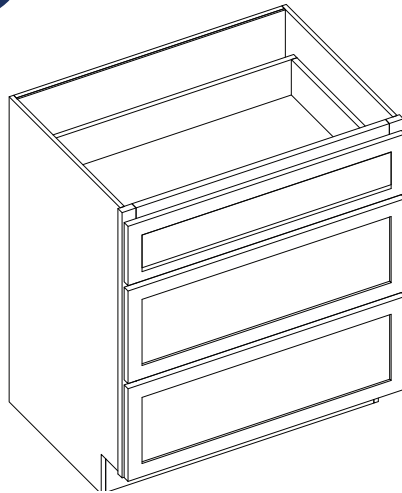

Item Code	Outer Dimensions			OSLO	Top Opening		Top Drawer Front Size	
	W	H	D	Premier	W	H	W	H
VDB12	12"	34.5"	21"	✓	9"	5.75"	11.54"	6.69"
VDB15	15"	34.5"	21"	✓	12"	5.75"	14.53"	6.69"
VDB18	18"	34.5"	21"	✓	15"	5.75"	17.52"	6.69"
VDB24	24"	34.5"	21"	✓	21"	5.75"	23.54"	6.69"

Item Code	Middle Opening		Middle Drawer Front Size	
	W	H	W	H
VDB12	9"	9"	11.5"	11"
VDB15	12"	9"	14.5"	11"
VDB18	15"	9"	17.5"	11"
VDB24	21"	9"	23.5"	11"

Item Code	Bottom Opening		Bottom Drawer Front Size	
	W	H	W	H
VDB12	9"	9.25"	11.5"	11"
VDB15	12"	9.25"	14.5"	11"
VDB18	15"	9.25"	17.5"	11"
VDB24	21"	9.25"	23.5"	11"