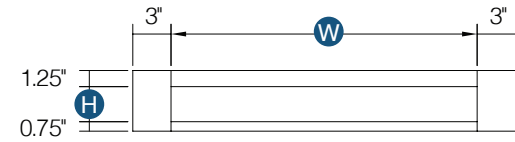

PRODUCT SPECS TALL CABINETS

Oven Cabinet Drawer

Item Code	Outer Dimensions			Drawer Size		Shaker	Brooklyn	Drawer Size		Essential White	Essential Gray	Drawer Size	
	W	H	D	W	H	Premier		W	H	Builder		W	H
OCD337	32.5"	6.75"	24"	32.5"	6.7"	✓	✓	32.5"	6.75"	✓	✓	31"	6.7"