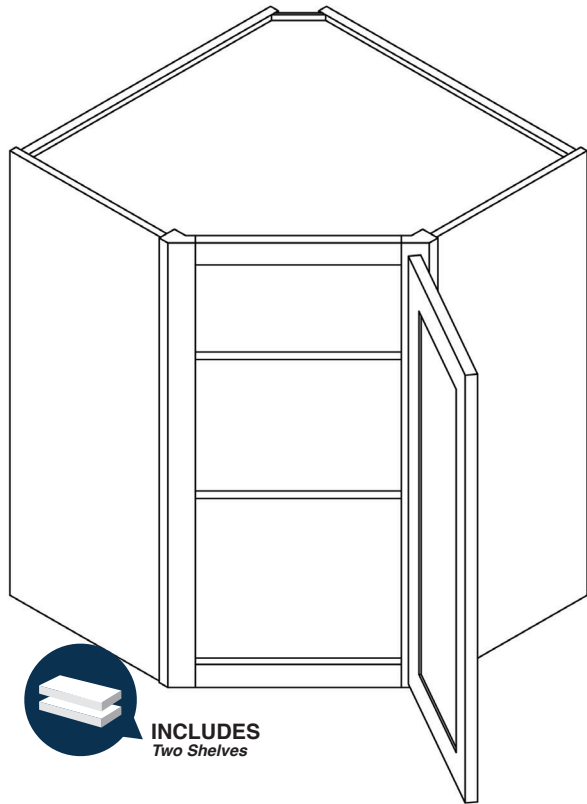

PRODUCT SPECS WALL CABINETS

30" - 36" High Corner Wall Cabinet

Item Code	Outer Dimensions			Opening Size		Oslo	Shaker	Brooklyn	Door Size		Essential White	Essential Gray	Door Size		
	W	H	D	W	H				W	H			Builder	W	H
CW2430	24"	30"	12"	13.5"	27"	✓	✓	✓	14.5"	28.75"	✓	✓	14.5"	28"	
CW2436	24"	36"	12"	13.5"	33"	✓	✓	✓	14.5"	34.75"	✓	✓	14.5"	34"	
CW2736	27"	36"	15"	13.5"	33"	✓	✓	✓	14.5"	34.75"	✓	✓	14.5"	34"