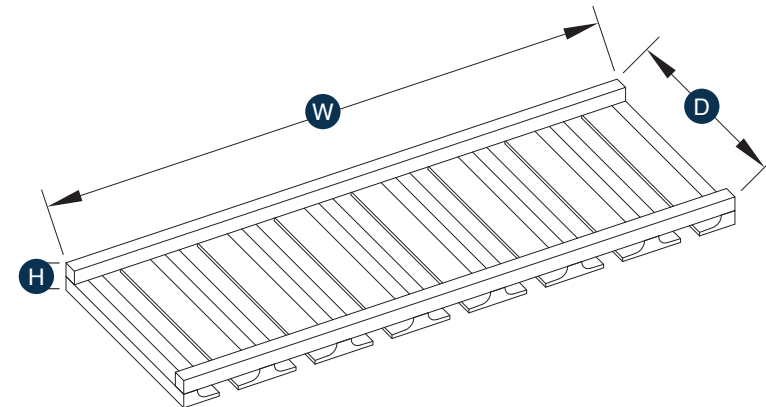

Stemware Rack

Item Code	Outer Dimensions			Oslo	Shaker	Brooklyn	Essential White	Essential Gray
	W	H	D	Premier			Builder	
SWR3012	28.5"	1.5"	10.5"	✓	✓	✓	✓	✓

Designed to fit under wine rack