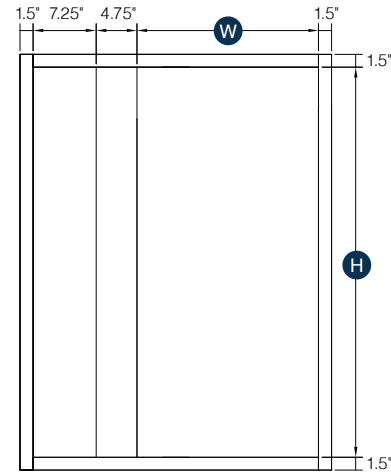

PRODUCT SPECS WALL CABINETS

42" High Blind Wall Cabinet

Item Code	Outer Dimensions			Opening Size		Oslo	Shaker	Brooklyn	Door Size		Essential White	Essential Gray	Door Size	
	W	H	D	W	H	Premier			W	H	Builder		W	H
BW3042	30"	42"	12"	15"	39"	✓	✓	✓	17.5"	40.75"	-	-	-	-
BW3642	36"	42"	12"	21"	39"	✓	✓	✓	23.5"	40.75"	✓	✓	22"	40"

Includes 3 shelves
Image shown is hinge left