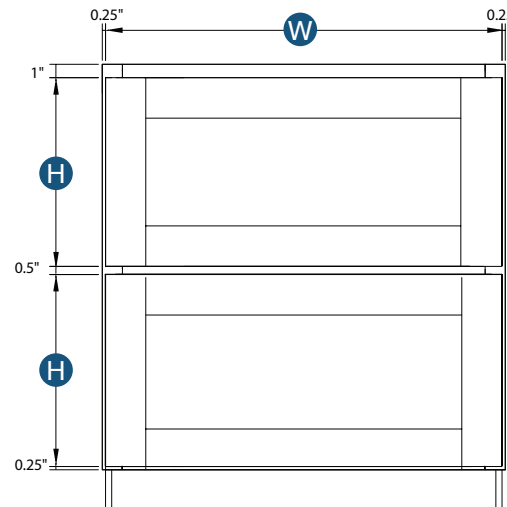

Item Code	Outer Dimensions			Oslo Premier	Top Opening		Top Drawer Front Size		Bottom Opening		Bottom Drawer Front Size	
	W	H	D		W	H	W	H	W	H	W	H
DB30-2	30"	34.5"	24"	✓	27"	12.15"	29.5"	13.63"	27"	13.35"	29.5"	13.63"
DB36-2	36"	34.5"	24"	✓	33"	12.15"	32.51"	13.63"	33"	13.35"	32.51"	13.63"