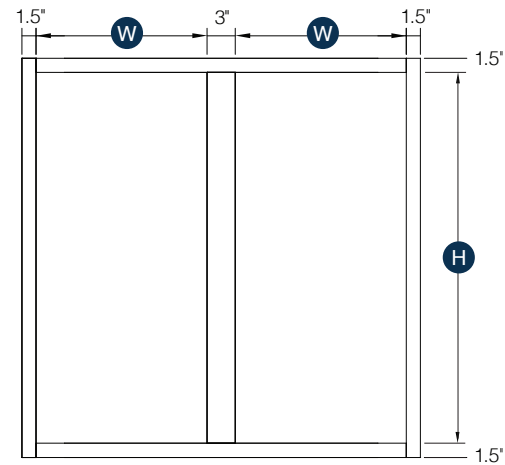

Item Code	Outer Dimensions			Opening Size		Shaker	Door Size (x2)	
	W	H	D	W	H	Premier	W	H
B39-FH	39"	34.5"	24"	36"	27"	✓	19.19"	29.17"
B42-FH	42"	34.5"	24"	39"	27"	✓	20.5"	29.17"