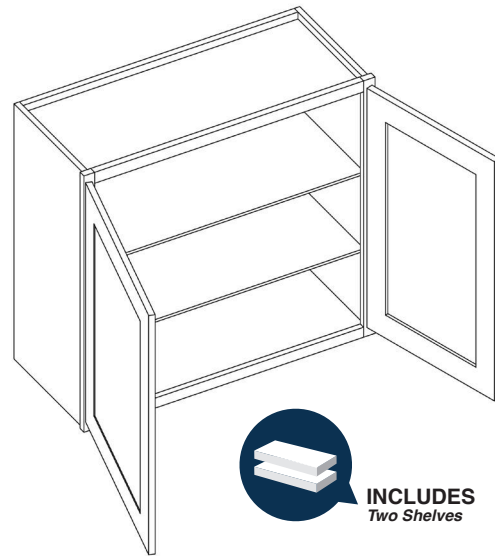

PRODUCT SPECS WALL CABINETS

Deep Double Door Wall Cabinet

Item Code	Outer Dimensions			Opening Size		Oslo	Shaker	Brooklyn	Door Size		Essential White	Essential Gray	Door Size	
	W	H	D	W	H	Premier			W	H	Builder		W	H
W303015	30"	30"	15"	27"	27"	-	-	-	-	-	✓	-	14"	28"
W363015	36"	30"	15"	33"	27"	-	-	-	-	-	✓	-	17"	28"

*Only available in Shaker White