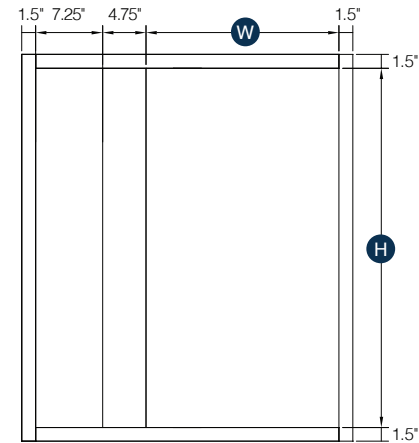

PRODUCT SPECS WALL CABINETS

30" - 36" High Blind Wall Cabinet

Item Code	Outer Dimensions			Opening Size		Oslo	Shaker	Brooklyn	Door Size		Essential White	Essential Gray	Door Size	
	W	H	D	W	H		Premier		W	H	Builder		W	H
BW2430	24"	30"	12"	9"	27"	-	✓	✓	11.5"	28.75"	-	-	-	-
BW3030	30"	30"	12"	15"	27"	✓	✓	✓	17.5"	28.75"	✓	✓	16"	28"
BW3630	36"	30"	12"	21"	27"	✓	✓	✓	23.5"	28.75"	✓	✓	22"	28"
BW2436	24"	36"	12"	9"	33"	-	✓	-	11.5"	34.75"	-	-	-	-
BW3036	30"	36"	12"	15"	33"	✓	✓	✓	17.5"	34.75"	-	-	-	-
BW3636	36"	36"	12"	21"	33"	✓	✓	✓	23.5"	34.75"	✓	✓	22"	34"

Image shown is hinge left