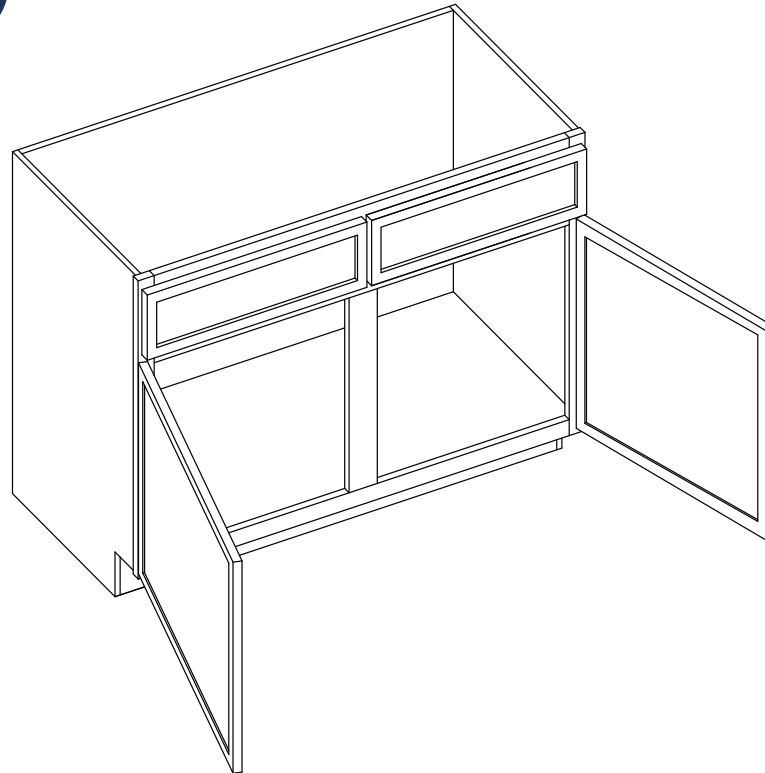

Item Code	Outer Dimensions			Oslo	False Drawer Opening (x2)		False Drawer Front Size (x2)		Door Opening (x2)		Door Size (x2)	
	W	H	D	Premier	W	H	W	H	W	H	W	H
SB42	42"	34.5"	24"	✓	18"	5.25"	20.5"	6.7"	18"	20.25"	20.5"	22.25"
SB48	48"	34.5"	24"	✓	21"	5.25"	23.5"	6.7"	21"	20.25"	23.5"	22.25"