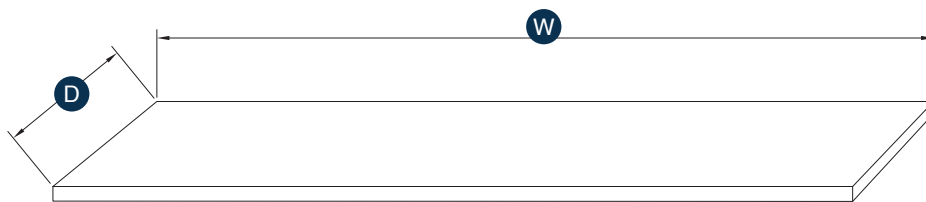

Shelf

Item Code	Outer Dimensions			Oslo	Shaker	Brooklyn	Essential White	Essential Gray
	W	H	D	Premier			Builder	
SHELF1296*	96"	0.625"	12"	✓	✓	✓	✓	✓
YN-SHELF1296**	96"	0.625"	12"	✓	✓	✓	✓	✓
YN-SHELF2496**	96"	0.625"	24"	✓	✓	✓	✓	✓

3/4" plywood construction

*Available in all stains & paints

**Available in natural only