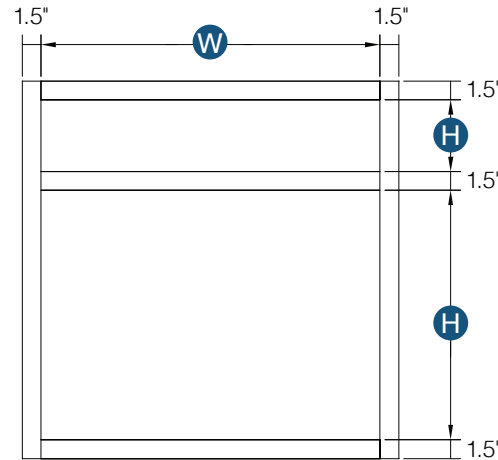

PRODUCT SPECS VANITY CABINETS

single drawer measurements for pages 36, 62 and 92.

Note: Sink Base & Vanity

Item Code	Outer Dimensions			Shaker	Brooklyn	Drawer Opening		Door Opening		False Drawer Front Door Size		Door Size		Essential White	Essential Gray
	W	H	D	Premier		W	H	W	H	W	H	W	H	Builder	
B27	27"	34.5"	24"	✓	✓	24"	5.75"	24"	19.75"	26.5"	6.75"	13.19"	21.5"	-	-
B30	30"	34.5"	24"	✓	✓	27"	5.75"	27"	19.75"	29.5"	6.75"	14.69"	21.5"	-	-
B33	33"	34.5"	24"	✓	✓	30"	5.75"	30"	19.75"	32.5"	6.75"	16.19"	21.5"	-	-
B36	36"	34.5"	24"	✓	✓	33"	5.75"	33"	19.75"	35.5"	6.75"	17.69"	21.5"	-	-
SB30	30"	34.5"	24"	✓	✓	27"	5.75"	27"	19.75"	29.5"	6.75"	14.69"	21.5"	-	-
SB33	33"	34.5"	24"	✓	✓	30"	5.75"	30"	19.75"	32.5"	6.75"	16.19"	21.5"	-	-
SB36	36"	34.5"	24"	✓	✓	33"	5.75"	33"	19.75"	35.5"	6.75"	17.69"	21.5"	-	-
V27	27"	34.5"	21"	✓	✓	24"	5.75"	24"	19.75"	26.5"	6.75"	13.19"	21.5"	-	-
V30	30"	34.5"	21"	✓	✓	27"	5.75"	27"	19.75"	29.5"	6.75"	14.69"	21.5"	-	-
V33	33"	34.5"	21"	✓	✓	30"	5.75"	30"	19.75"	32.5"	6.75"	16.19"	21.5"	-	-
V36	36"	34.5"	21"	✓	✓	33"	5.75"	33"	19.75"	35.5"	6.75"	17.69"	21.5"	-	-