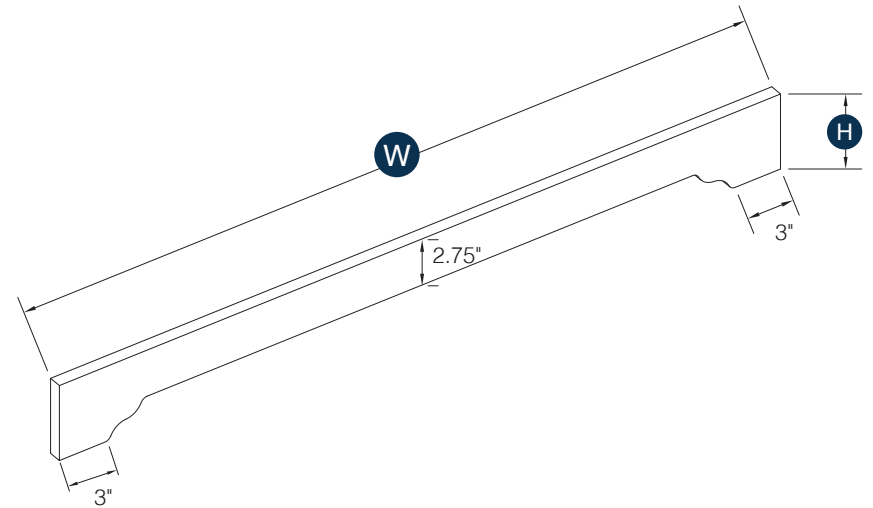

Furniture Valance

Item Code	Outer Dimensions			Oslo	Shaker	Brooklyn	Essential White	Essential Gray
	W	H	D					
VFURN37	37"	4.5"	0.75"	✓	✓	✓	-	-
VFURN43	43"	4.5"	0.75"	-	-	✓*	-	-

Can be trimmed up to 3" off each side

*Only available in Brooklyn Midnight