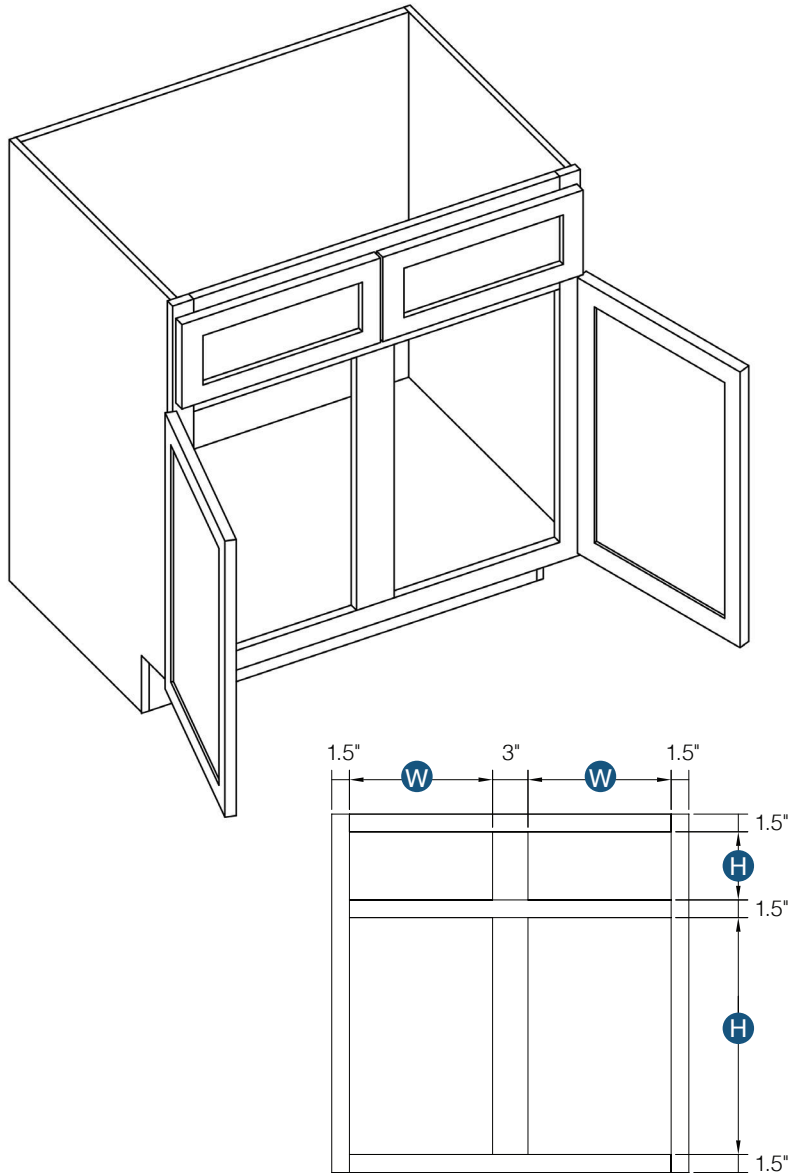

PRODUCT SPECS BASE CABINETS

Sink Base Cabinet with Center Stile

Item Code	Outer Dimensions			Shaker	Brooklyn	Essential White	Essential Gray
	W	H	D	Premier		Builder	
SB42	42"	34.5"	24"	✓	✓	✓	✓
SB48	48"	34.5"	24"	✓	✓	-	-

Item Code	False Drawer Opening (x2)		Door Opening	
	W	H	W	H
SB42	18"	5.75"	18"	19.75"
SB48	21"	5.75"	21"	19.75"

Item Code	Premier			
	False Drawer Front Size (x2)		Door Size (x2)	
	W	H	W	H
SB42	20.5"	6.75"	20.5"	21.5"
SB48	23.5"	6.75"	23.5"	21.5"

Item Code	Builder			
	False Drawer Front Size (x2)		Door Size (x2)	
	W	H	W	H
SB42	19"	6.7"	19"	20.7"
SB48	-	-	-	-

Builder has slab front drawer