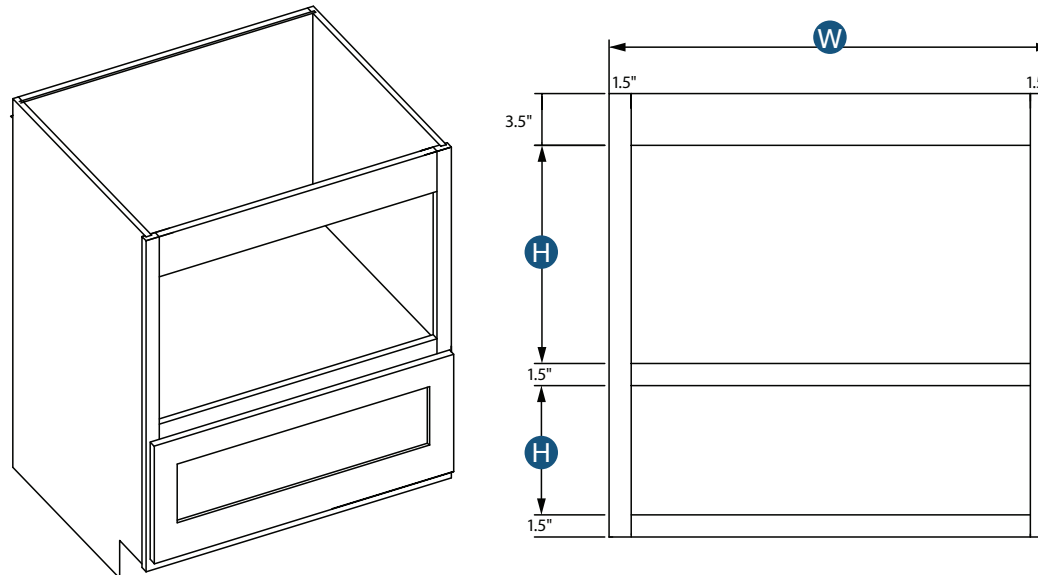

PRODUCT SPECS BASE CABINETS

Microwave Base Cabinet

Item Code	Outer Dimensions			Shaker	Brooklyn	Essential White	Essential Gray
	W	H	D	Premier		Builder	
MBC24	24"	34.5"	24"	✓	✓	-	-
MBC30	30"	34.5"	24"	✓	✓	-	-

Item Code	Top Opening		Bottom Opening		Drawer Size	
	W	H	W	H	W	H
MBC24	21"	14.75"	21"	8.75"	23.5"	10.5"
MBC30	27"	14.75"	27"	8.75"	29.5"	10.5"

Finished interior