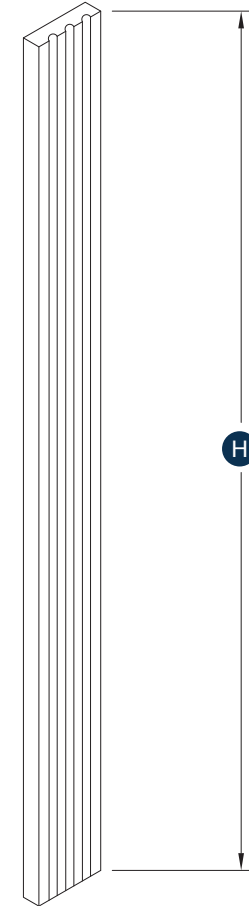

Fluted Filler

Item Code	Outer Dimensions			Oslo	Shaker	Brooklyn	Essential White	Essential Gray
	W	H	D	Premier			Builder	
FF396	3"	96"	0.75"	-	-	✓	✓	✓

All four edges finished