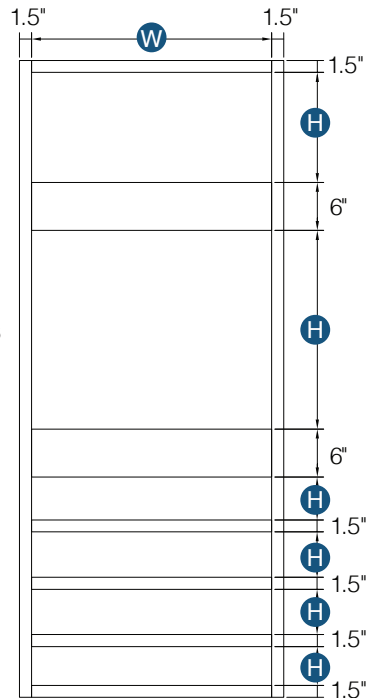

PRODUCT SPECS TALL CABINETS

Oven Cabinet

Item Code	Outer Dimensions			Shaker	Brooklyn	Essential White	Essential Gray
	W	H	D	Premier		Builder	
OC3390	33"	90"	24"	✓	✓	✓	✓
OC3396	33"	96"	24"	✓	✓	✓	✓

Item Code	Door Opening		Oven Opening	
	W	H	W	H
OC3390	30"	19.75"	30"	24.8"
OC3396	30"	25.75"	30"	24.8"

Item Code	Top Drawer Opening		Middle Drawer Opening (x2)		Bottom Drawer Opening	
	W	H	W	H	W	H
OC3390	30"	5.35"	30"	5.66"	30"	4.84"
OC3396	30"	5.35"	30"	5.66"	30"	4.84"

Item Code	Door Size (x2)		Drawer Size		Door Size		Drawer Size	
	W	H	W	H	W	H	W	H
OC3390	16.2"	21.5"	32.5"	6.75"	15.5"	20.7"	31"	6.7"
OC3396	16.2"	27.5"	32.5"	6.75"	15.5"	26.7"	31"	6.7"