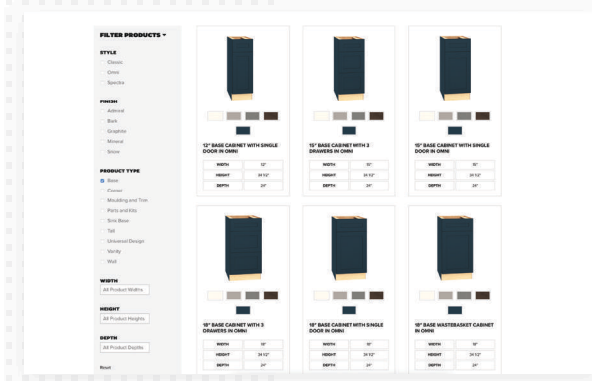

→ mantracabinets.com/inspiration-gallery

Kitchen Visualizer

Choose cabinets, finishes and materials to create a custom kitchen design.

→ mantracabinets.com/kitchen-visualizer

Product Gallery

Get familiar with our entire offering by visiting our easy-to-navigate online product gallery.